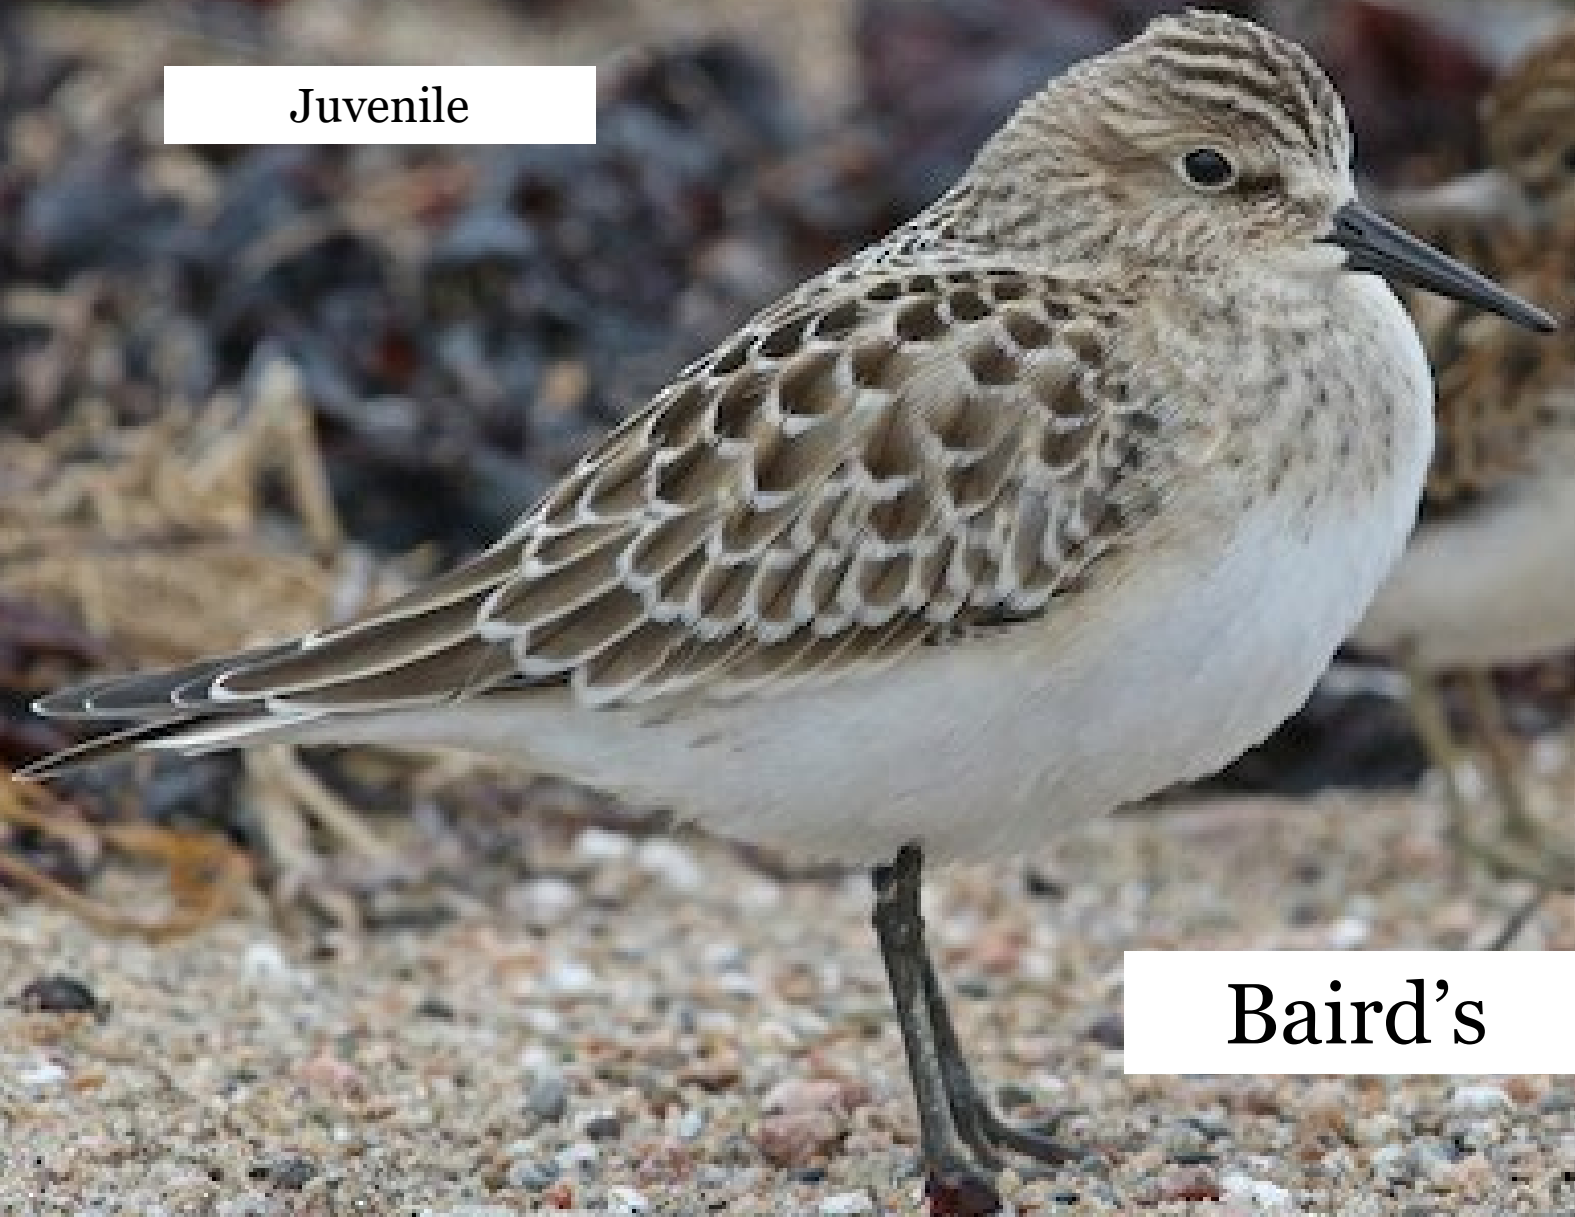

Baird's

Least

Baird's

VIDEO

Least

Baird's

Steep forehead

Warm brown

Fairly straight,
fine-tipped bill

Primaries

Plain face,
Dark Lores

Pale, but
complete
breast-band

Clean,
white flanks

Tail

Baird's

Baird's

Juvenile

Baird's

Baird's

Least

“ELLIPTICAL” MIGRANTS

White-rumped Sandpiper

Whimbrel

Hudsonian Godwit