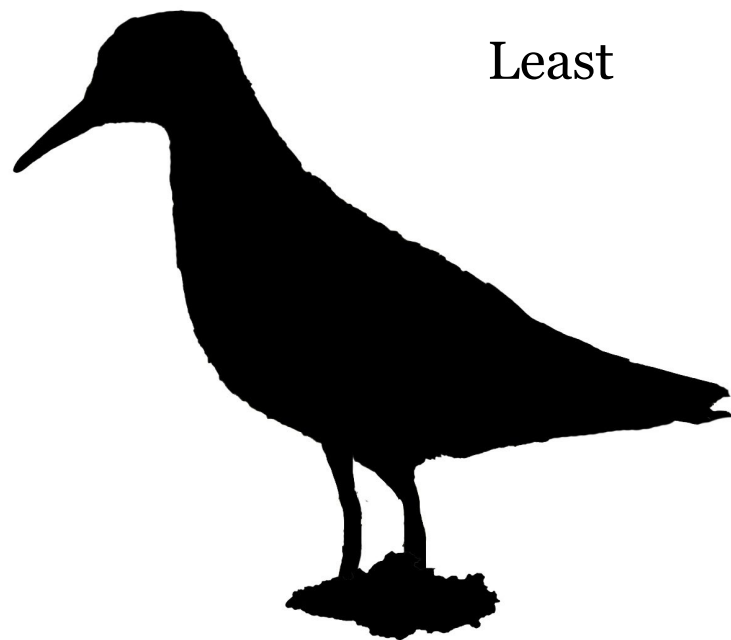

A close-up photograph of a Western Sandpiper's bill and feet on a sandy beach. The bird's bill is long and straight, with a sharp hook at the tip. The feet are long and thin, with a distinct webbing between the toes. The sand is light-colored and textured. A yellow arrow points to the tip of the bill.

Western Sandpiper

Piping Plover

Western Sandpiper

Can you
ID?

Semipalmated

Western

Least

Photos by Jeffrey E. Patterson