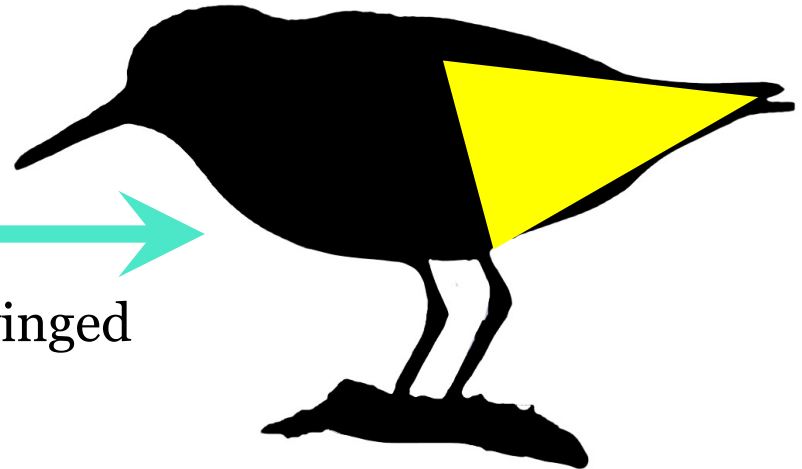

Western

Semipalmated

Long-winged

White-rumped

Baird's

Proportions are different

CALIDRIS PEEPS

Long-winged

Short-winged

“Peeps”

<https://jepbirding.com/shorebirds-self-study/>

Western

Yes

START

Large peep,
long primary extension
(beyond tail)?
Long rear 1/2 of body?

No