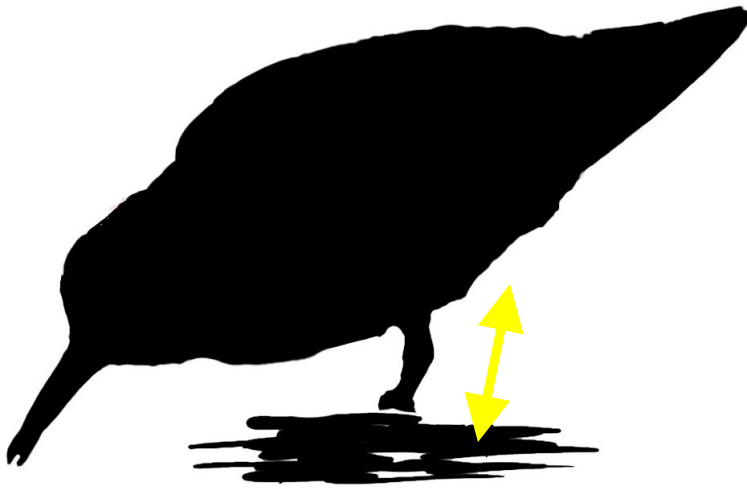

Photo by Jeffrey E. Patterson

Jan Feb Mar **Apr** May Jun Jul Aug Sep Oct Nov Dec

Alternate ~ Spring

Photo by Jeffrey E. Patterson

Jan Feb Mar Apr May Jun Jul **Aug** Sep Oct Nov Dec

Juvenile

Least Sandpiper Crouching

Least

Western

Least

Rufus on scapulars & crown

“No neck” look

Large blocky head

Primaries equal to tail

Long, droopy bill