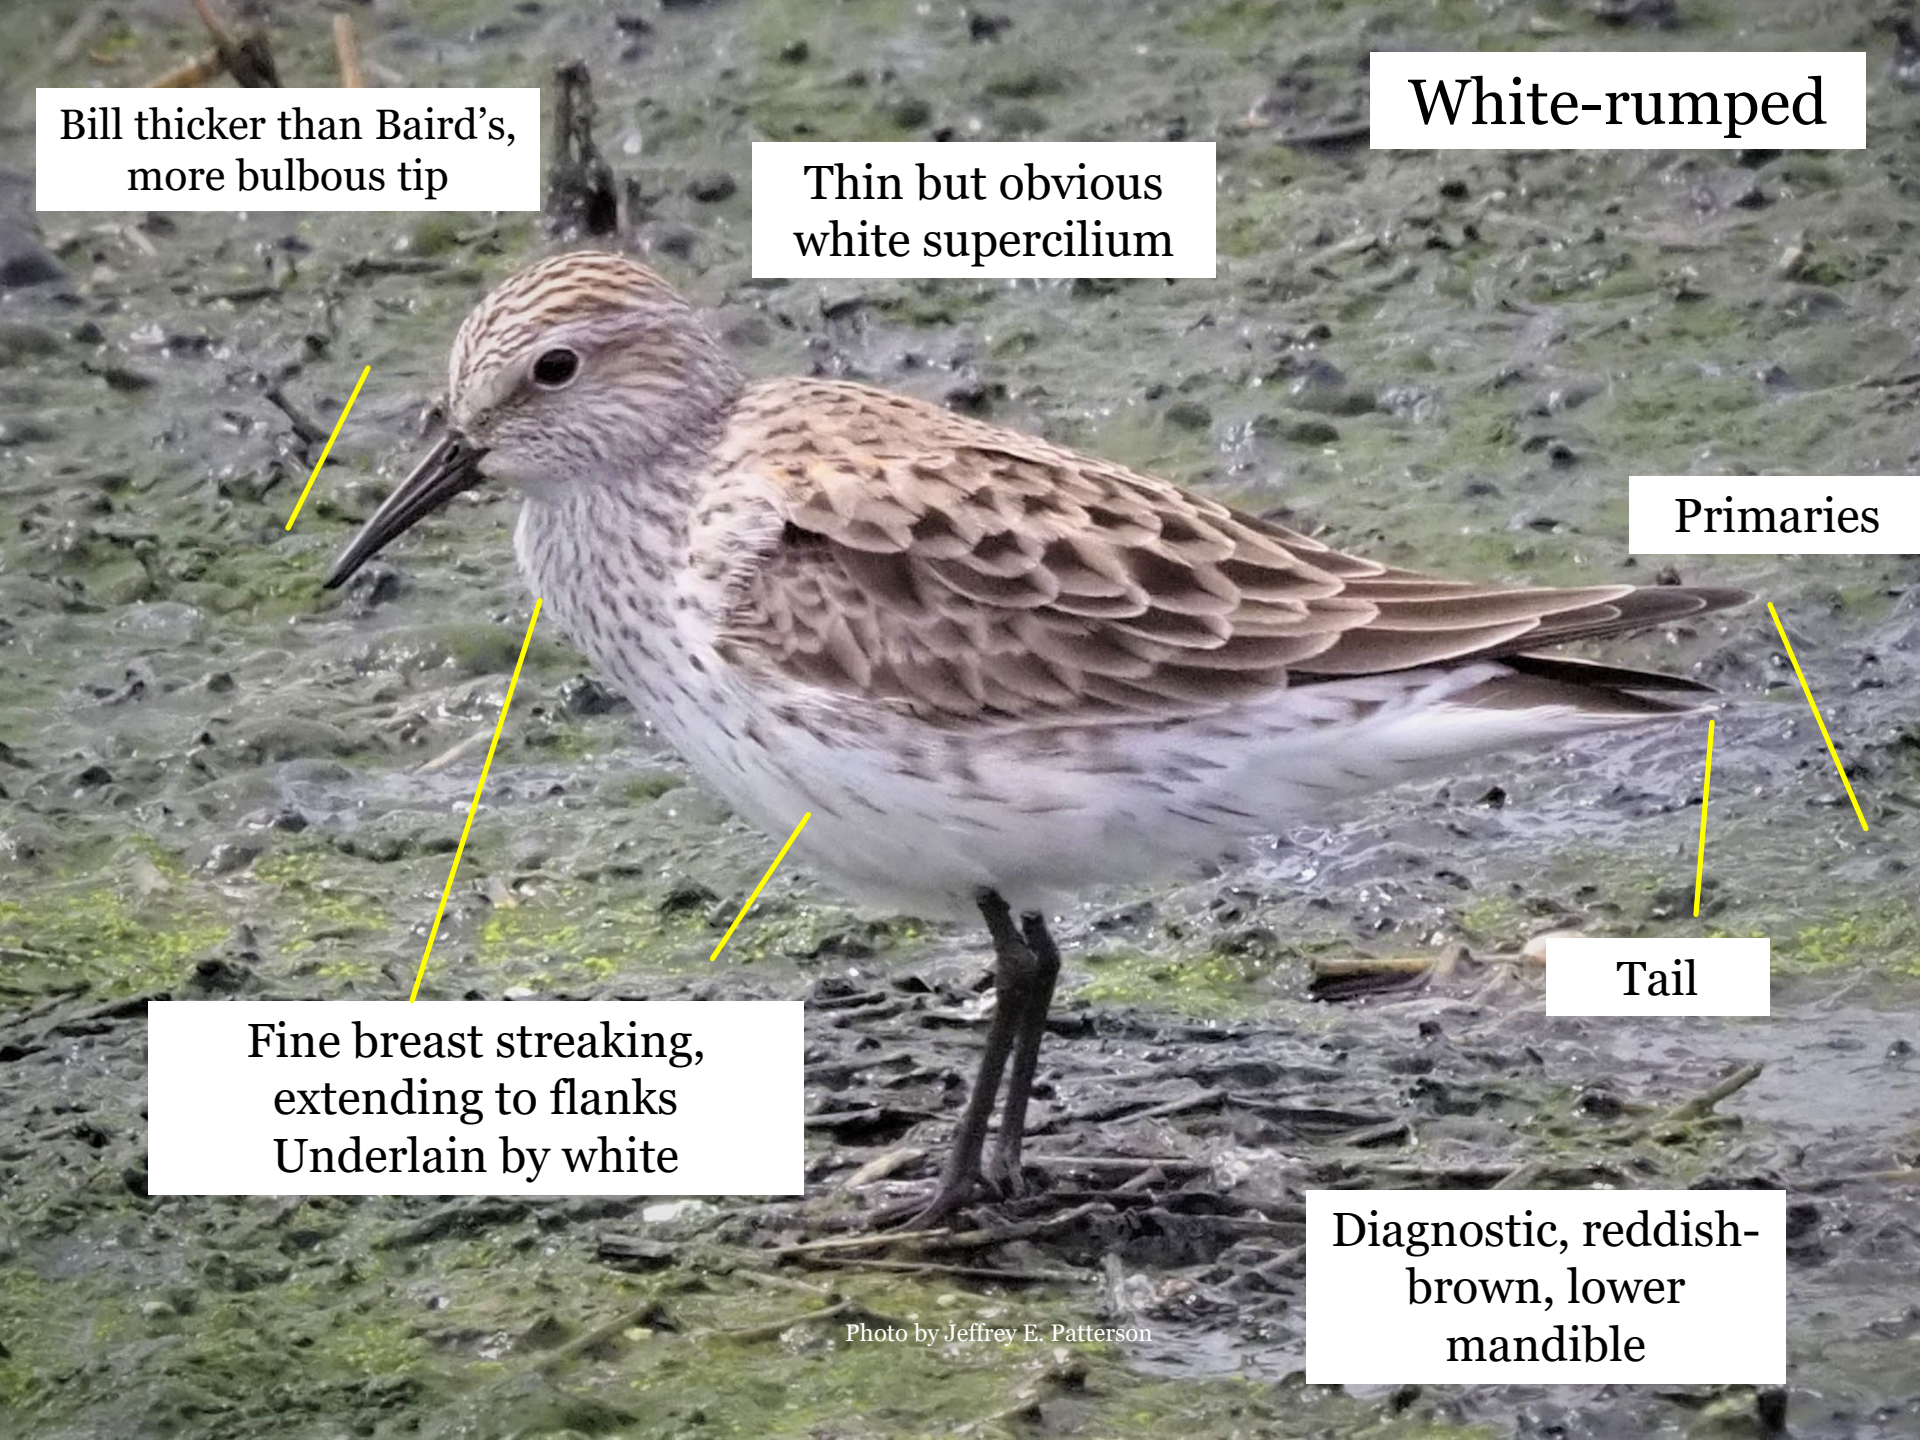

Bill thicker than Baird's,
more bulbous tip

Thin but obvious
white supercilium

White-rumped

Primaries

Tail

Fine breast streaking,
extending to flanks
Underlain by white

Diagnostic, reddish-
brown, lower
mandible

Photo by Jeffrey E. Patterson