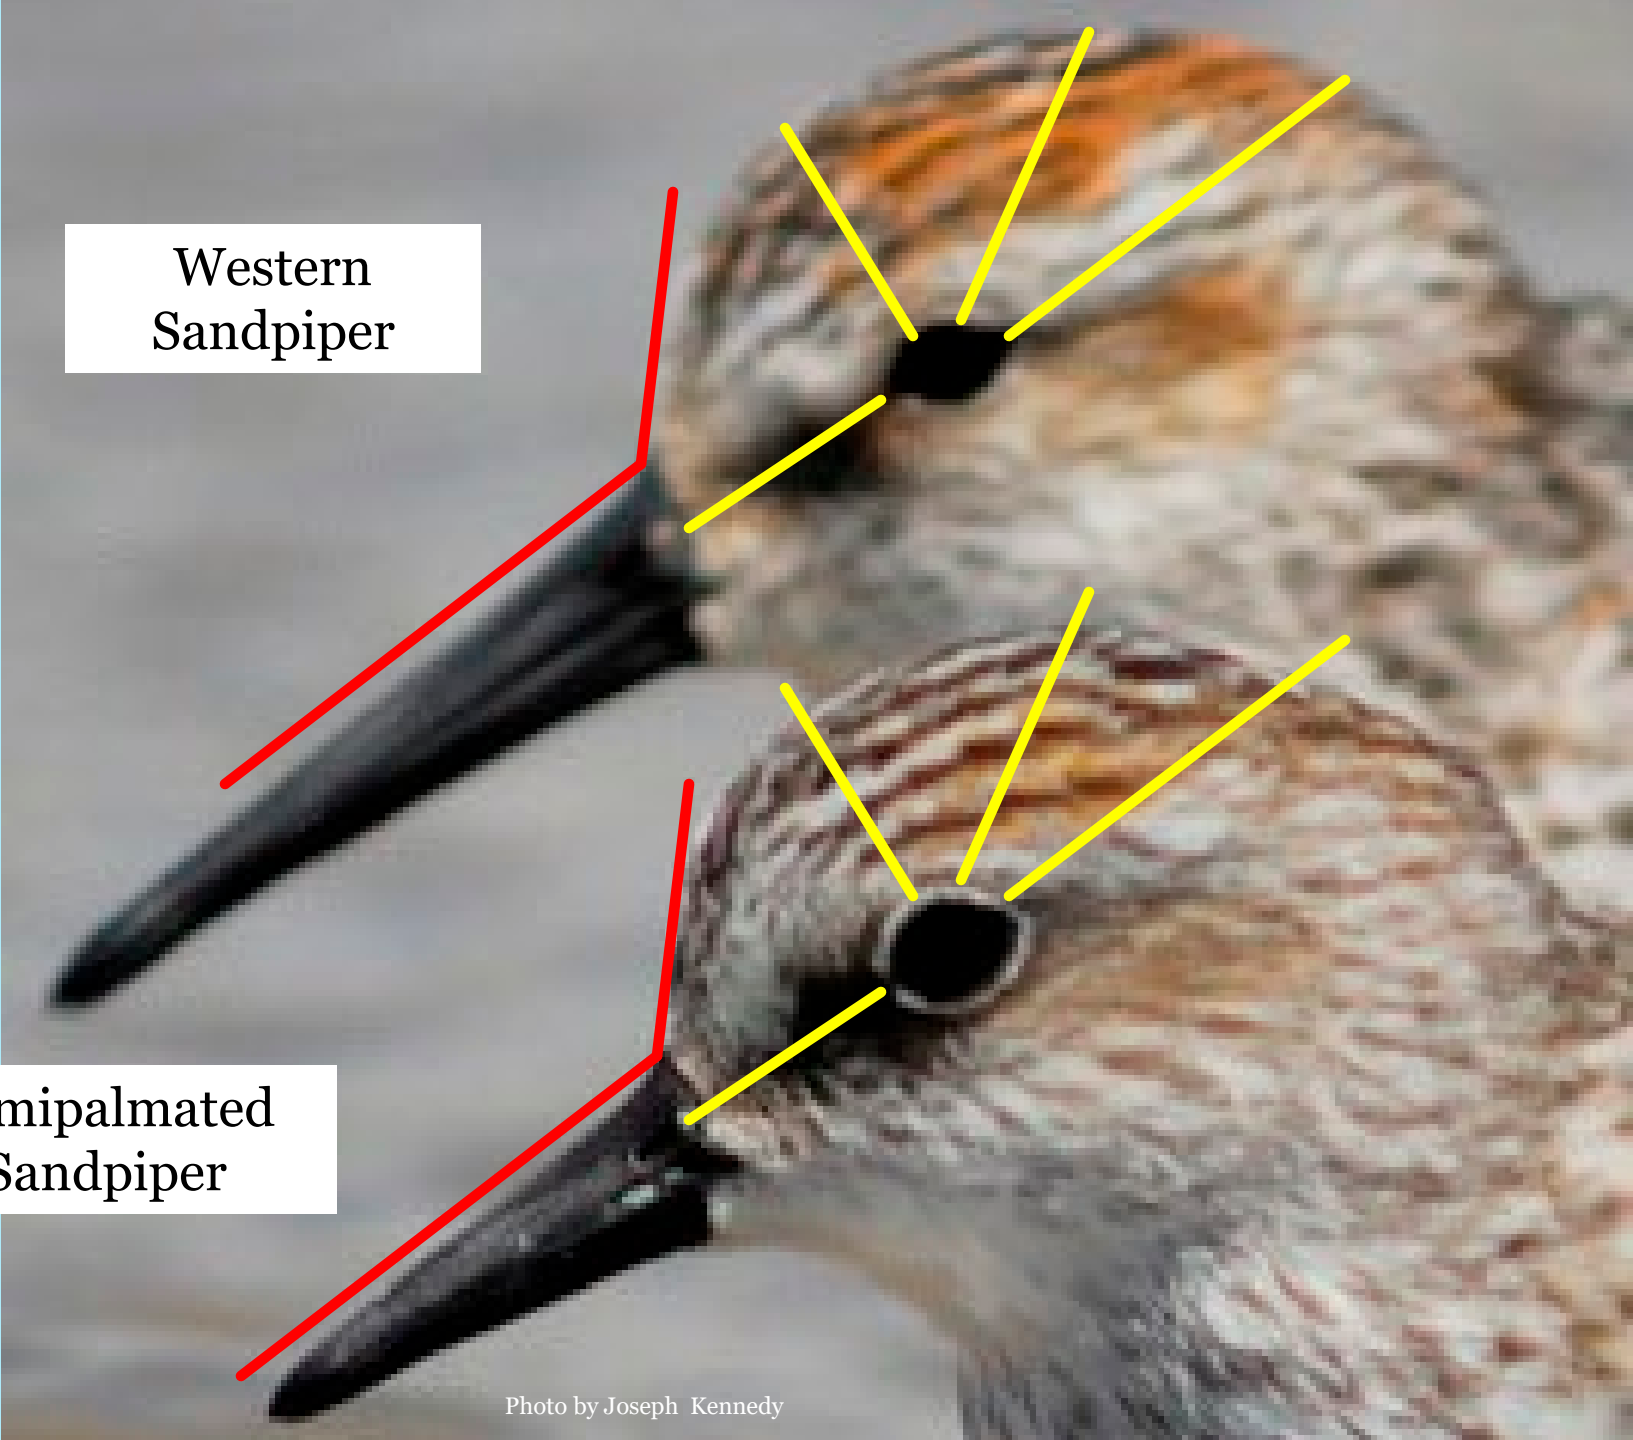

Semipalmated

Straight,
blunt-
tipped Bill

Semipalmated

Photo by Jeffrey E. Patterson

Jan Feb Mar **Apr** May Jun Jul Aug Sep Oct Nov Dec

A photograph of two Western Semipalmated sandpipers standing in shallow, rippling water. The birds are shown in profile, facing left. They have long, dark, straight bills and are covered in intricate brown and white mottled patterns on their heads and backs. Their underparts appear lighter, with some white feathers visible. The water is a light brownish-grey color, and the background is softly blurred.

Western

Semipalmated

Photo by Joseph Kennedy

Western
Sandpiper

Semipalmated
Sandpiper

Photo by Joseph Kennedy

Semipalmated

Worn
Alternate