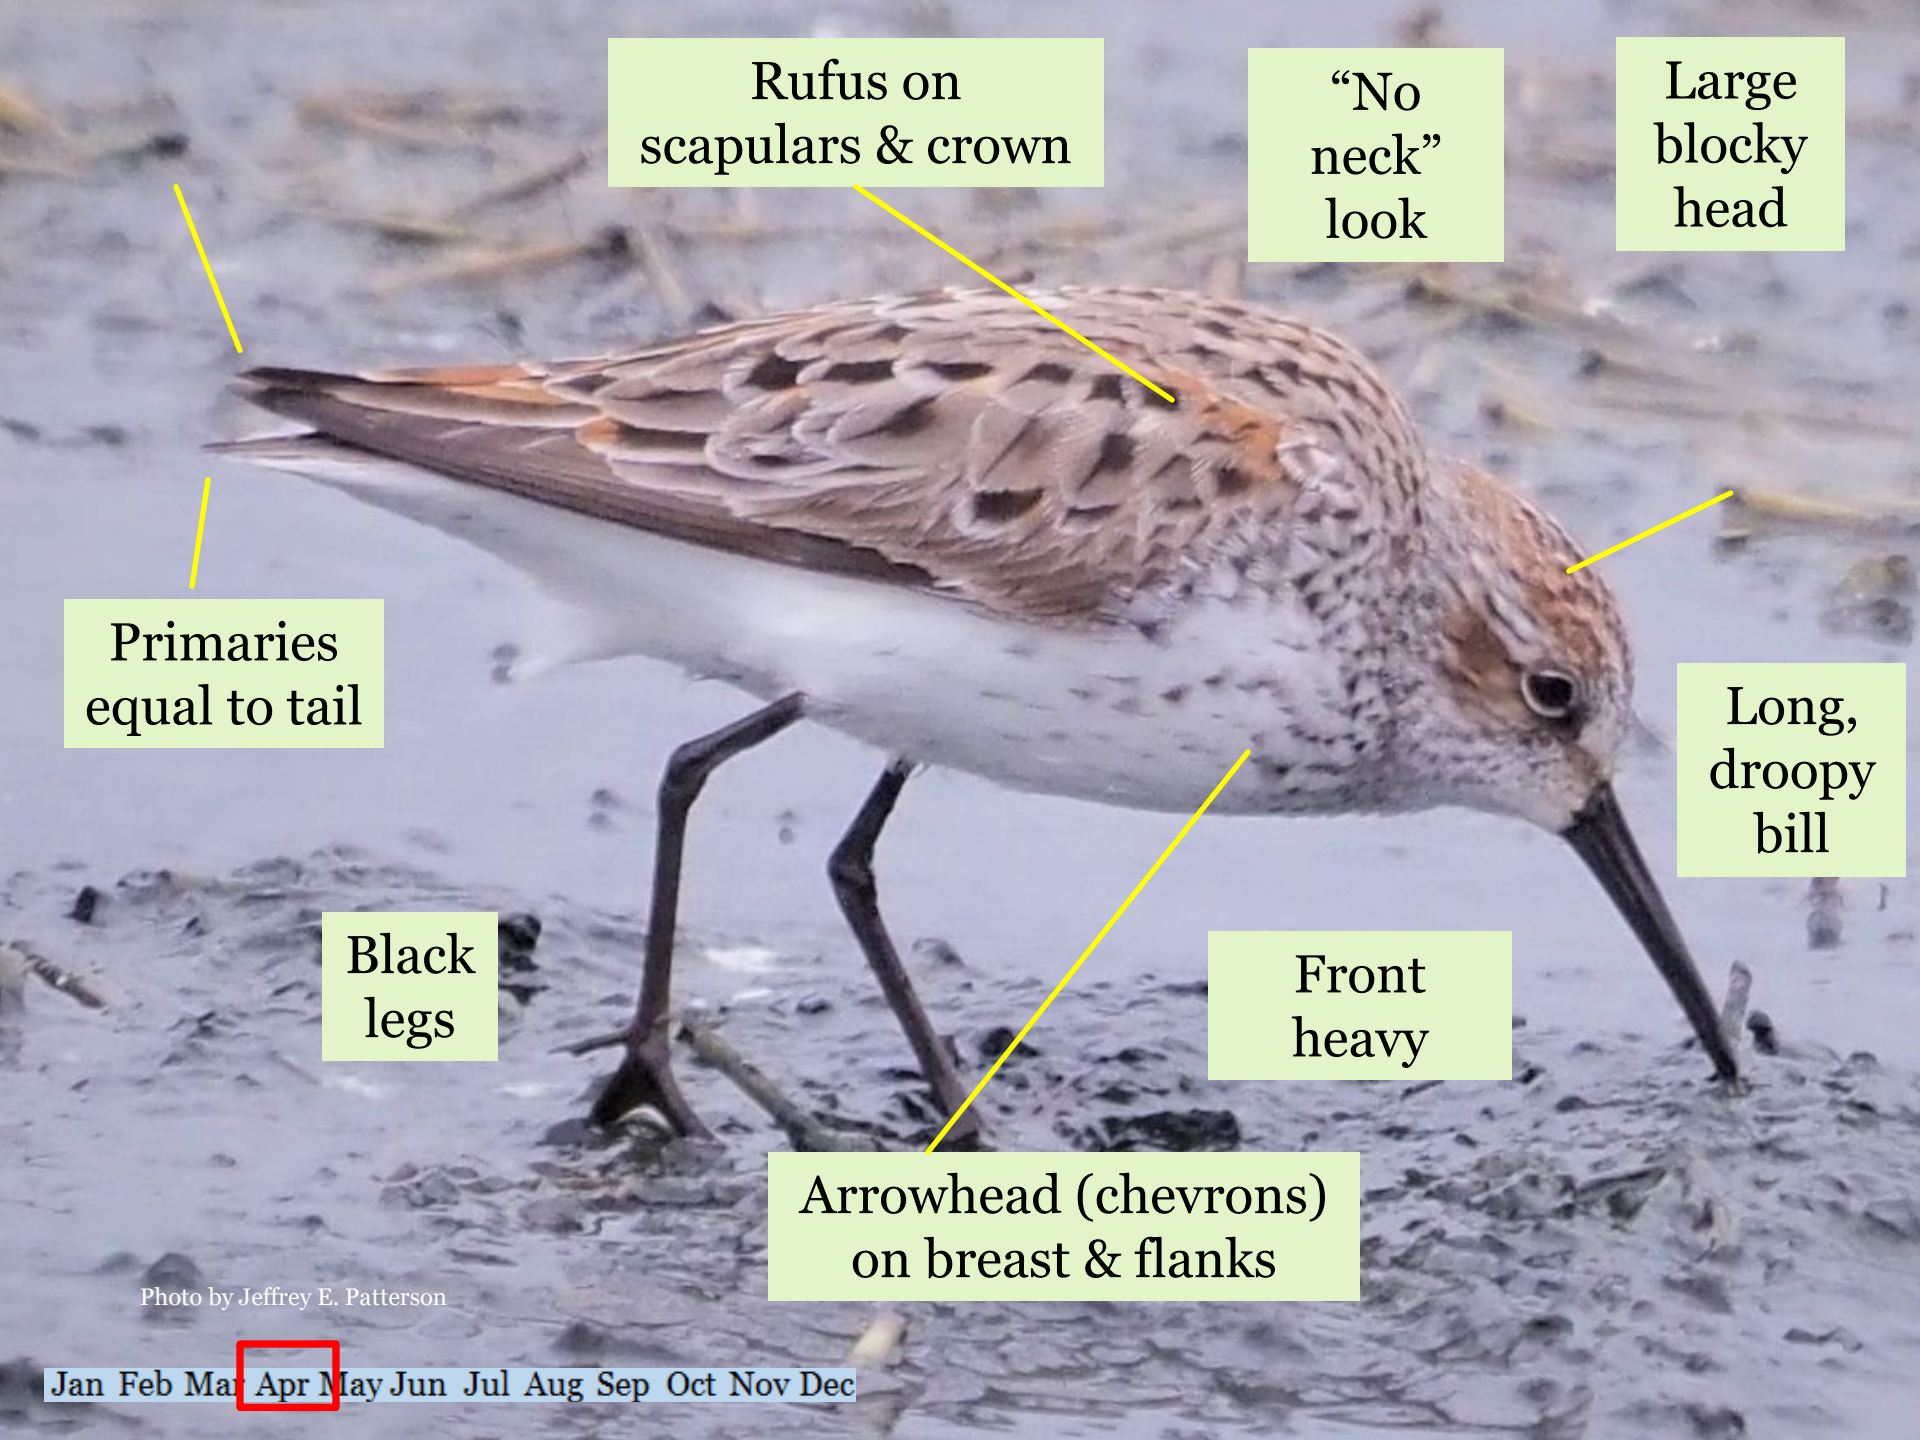

Photos by Jeffrey E. Patterson

WESTERN SANDPIPER

THE GNOME

Population
Estimate
3.5 million

Western

Western

Least

Western

Least

Western

Least

Rufus on scapulars & crown

“No neck” look

Large blocky head

Primaries equal to tail

Long, droopy bill