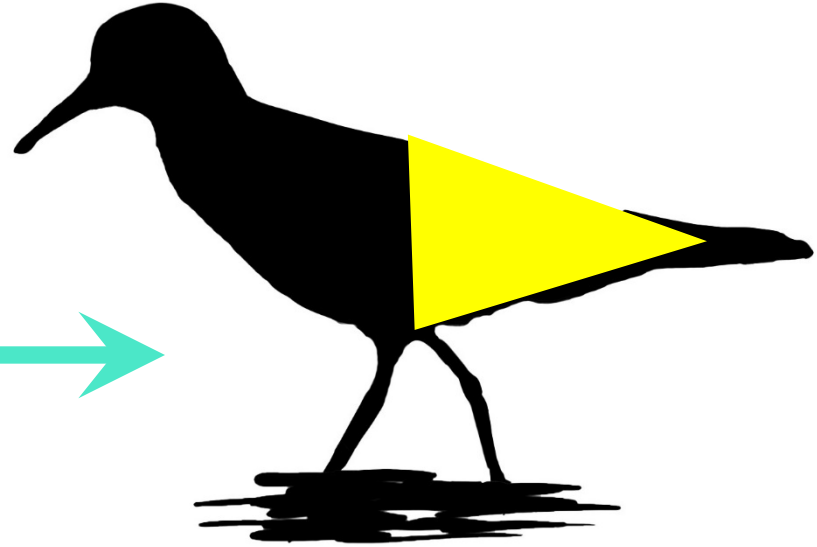

Primaries

Tail

PRIMARY EXTENSION

Primaries

Tail

CALIDRIS PEEPS

Short-winged

Least

Western

Semipalmated

Long-winged

White-rumped

Baird's

Proportions are different

CALIDRIS PEEPS

Long-winged

Short-winged

“Peeps”

<https://jepbirding.com/shorebirds-self-study/>

Western

Yes

START

Large peep,
long primary extension
(beyond tail)?
Long rear 1/2 of body?

No