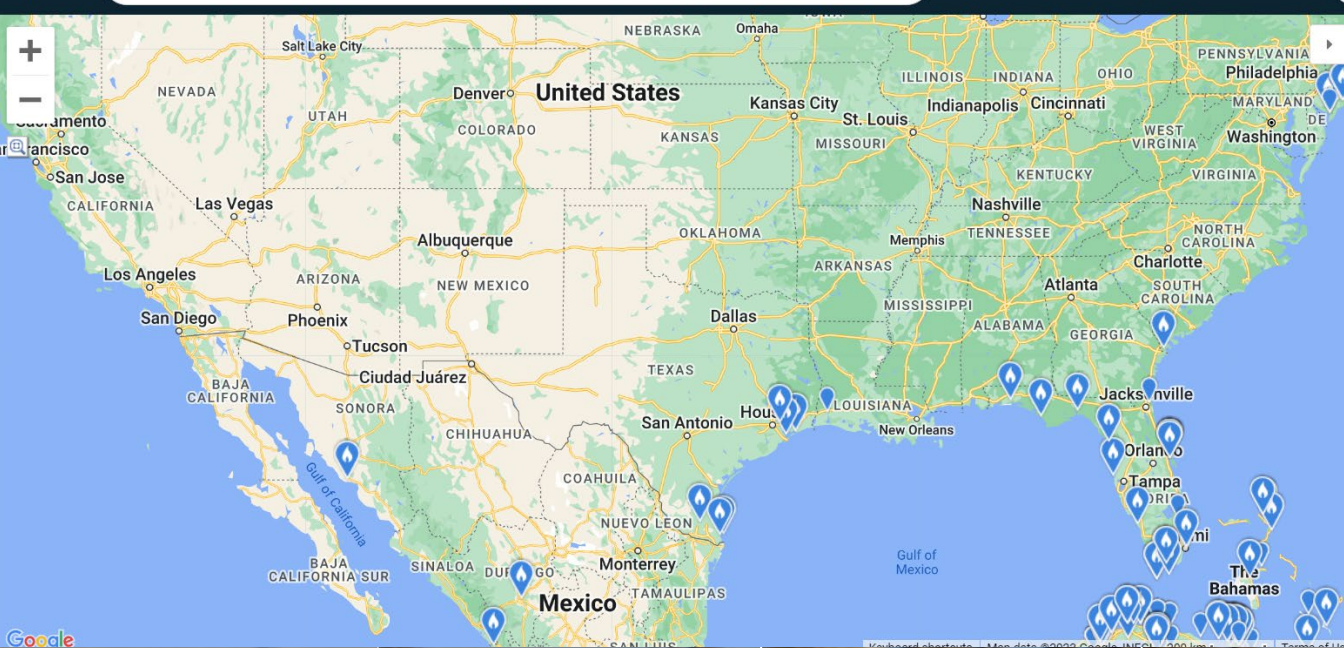

Semipalmated Sandpiper
Last 10 years
Texas sightings
in winter
(Dec, Jan, Feb)