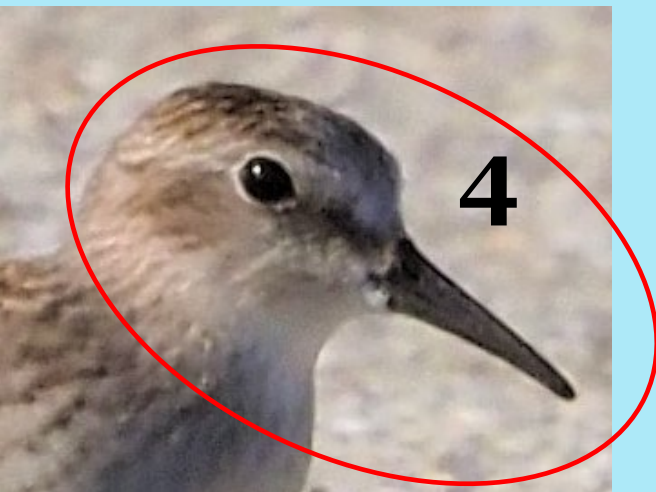

Brown

3

“Peeps”

Which ones
have fine-
tipped bills?

Photos by Jeffrey E. Patterson

Semipalmated

Western

Least

PEEP DISTRIBUTION AT HORNSBY

- ▶ Least
 - ▶ Year round 90% of the shorebirds are Least
 - ▶ Almost always present
- ▶ Western
 - ▶ Moderate numbers in spring, fall and winter
- ▶ Semipalmated
 - ▶ Moderate numbers in spring and fall
 - ▶ None in winter
- ▶ Baird's
 - ▶ Small numbers in spring
 - ▶ Generally a few more in fall
- ▶ White-rumped
 - ▶ Small numbers in spring
 - ▶ Very, very rare in fall