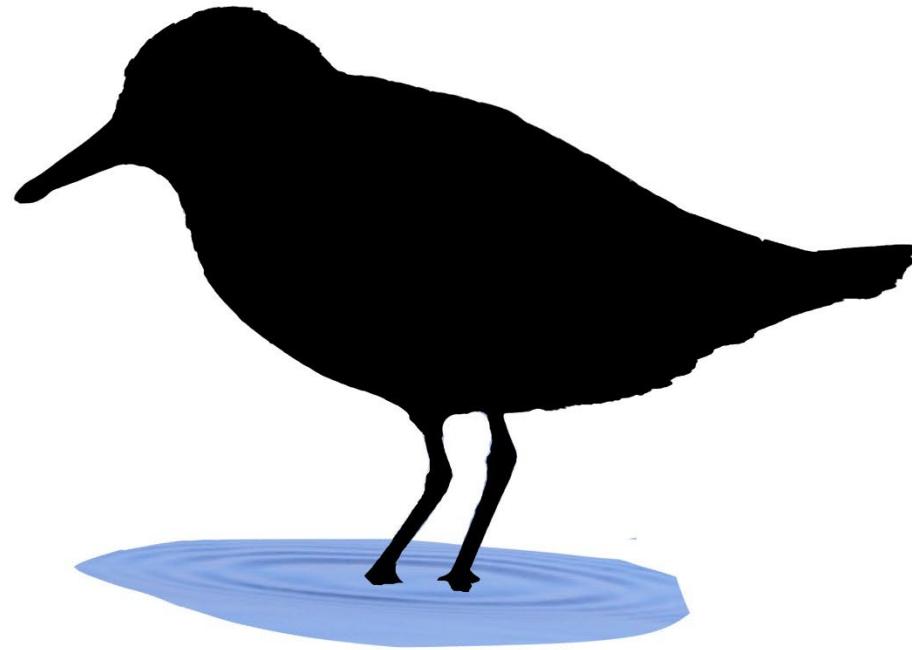

A close-up photograph of a Western Sandpiper's bill and feet on a sandy beach. The bird's bill is long and straight, with a sharp hook at the tip. The feet are long and thin, with a distinct webbing between the toes. The sand is light-colored and textured. A yellow arrow points to the tip of the bill.

Western Sandpiper

Piping Plover

Western Sandpiper

Can you
ID?

Semipalmated

Western

Least

Photos by Jeffrey E. Patterson