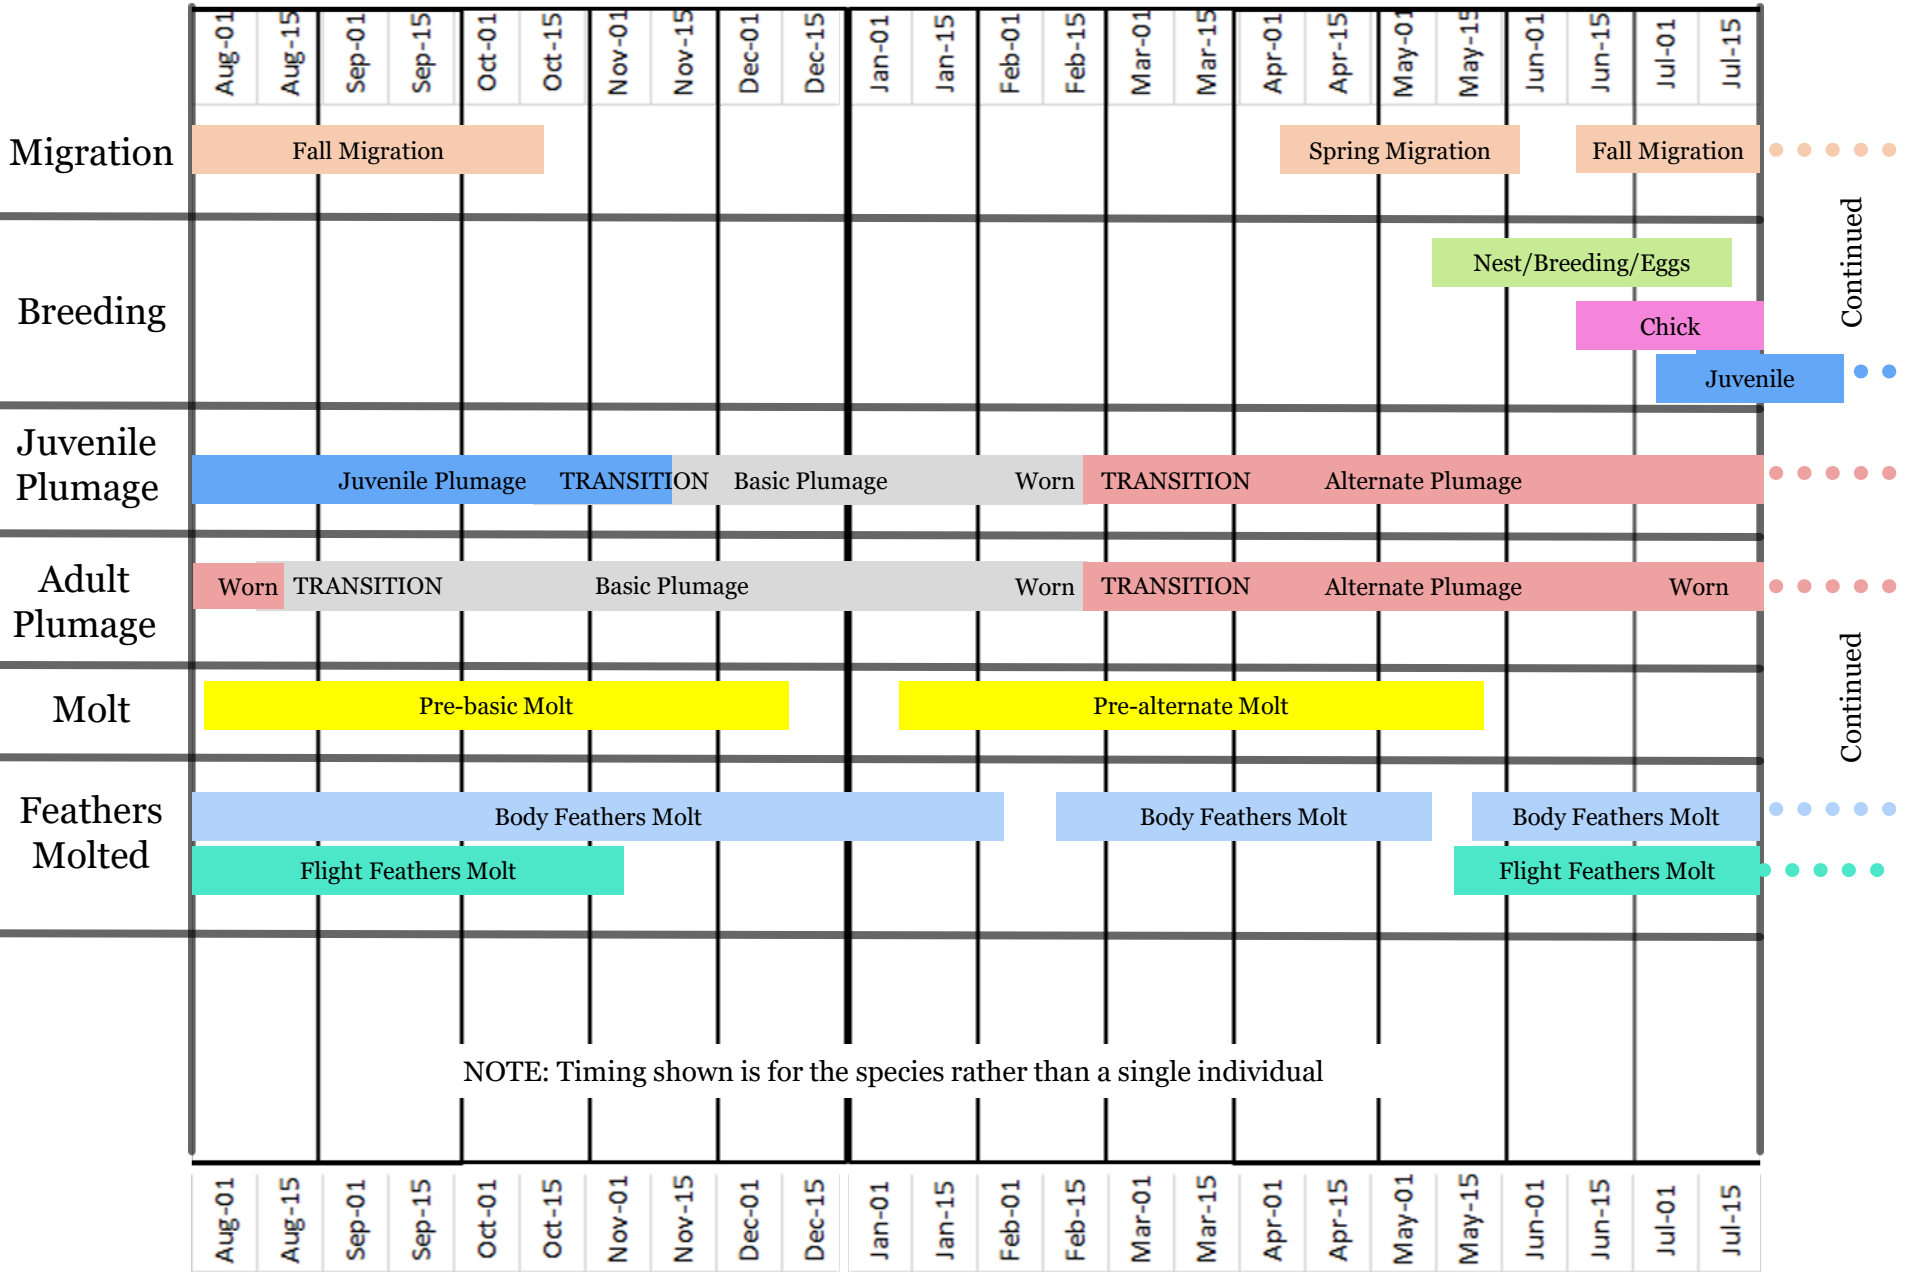

Brown

3

“Peeps”

Which ones
have fine-
tipped bills?

Photos by Jeffrey E. Patterson

Semipalmated

Western

Least

PEEP DISTRIBUTION AT HORNSBY

- ▶ Least
 - ▶ Year round 90% of the shorebirds are Least
 - ▶ Almost always present
- ▶ Western
 - ▶ Moderate numbers in spring, fall and winter
- ▶ Semipalmated
 - ▶ Moderate numbers in spring and fall
 - ▶ None in winter
- ▶ Baird's
 - ▶ Small numbers in spring
 - ▶ Generally a few more in fall
- ▶ White-rumped
 - ▶ Small numbers in spring
 - ▶ Very, very rare in fall

Generic Sandpiper Annual Life Cycle

Population
Estimate
700,000

LEAST SANDPIPER

“THE PEEP WITH DRY FEET”

Least Sandpiper
Calidris minutilla

Map by Cornell Lab of Ornithology
Range data by NatureServe

THE BILL & HEAD