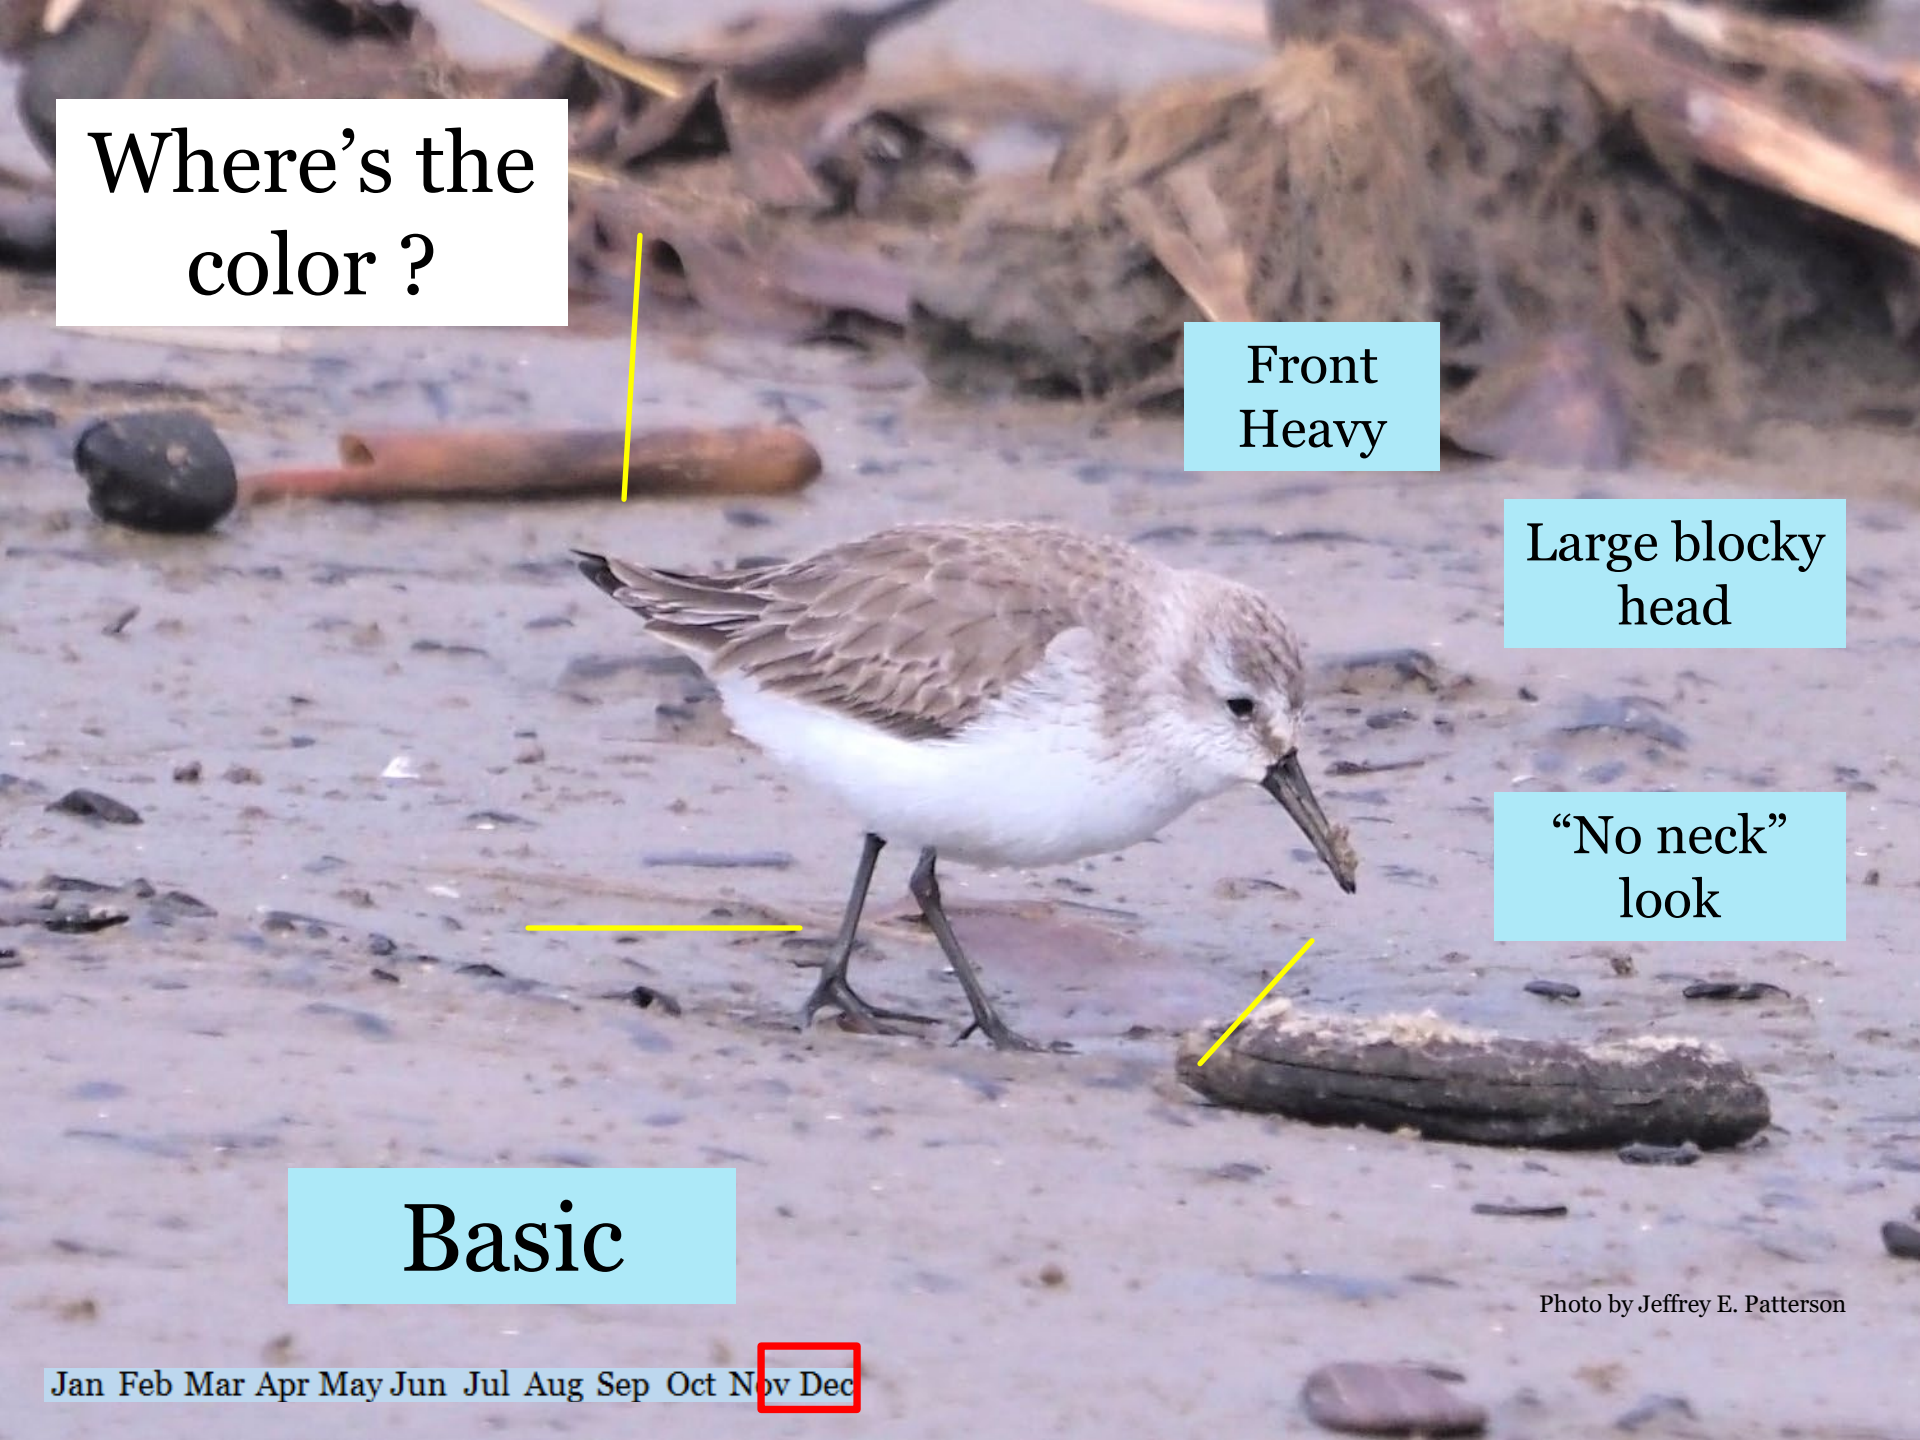

Where's the color ?

Front Heavy

Large blocky head

"No neck" look

Basic

Jan Feb Mar Apr May Jun Jul Aug Sep Oct Nov Dec

Photo by Jeffrey E. Patterson

Jan Feb Mar Apr May Jun Jul Aug Sep **Oct** Nov Dec

A close-up photograph of a Western Sandpiper's bill and feet on a sandy beach. The bird's bill is long and straight, with a sharp hook at the tip. The feet are long and thin, with a distinct webbing between the toes. The sand is light-colored and textured. A yellow arrow points to the tip of the bill.