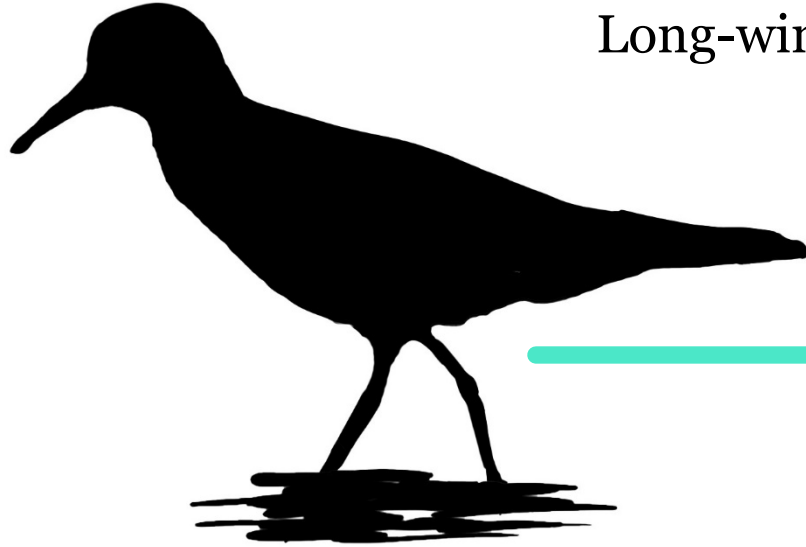

Primaries

Tail

PRIMARY EXTENSION

Primaries

Tail

CALIDRIS PEEPS

Short-winged

Least

Western

Semipalmated

Long-winged

White-rumped

Baird's

Proportions are different

CALIDRIS PEEPS

Long-winged

Short-winged

“Peeps”

<https://jepbirding.com/shorebirds-self-study/>

Western

Yes

START

Large peep,
long primary extension
(beyond tail)?
Long rear 1/2 of body?

No