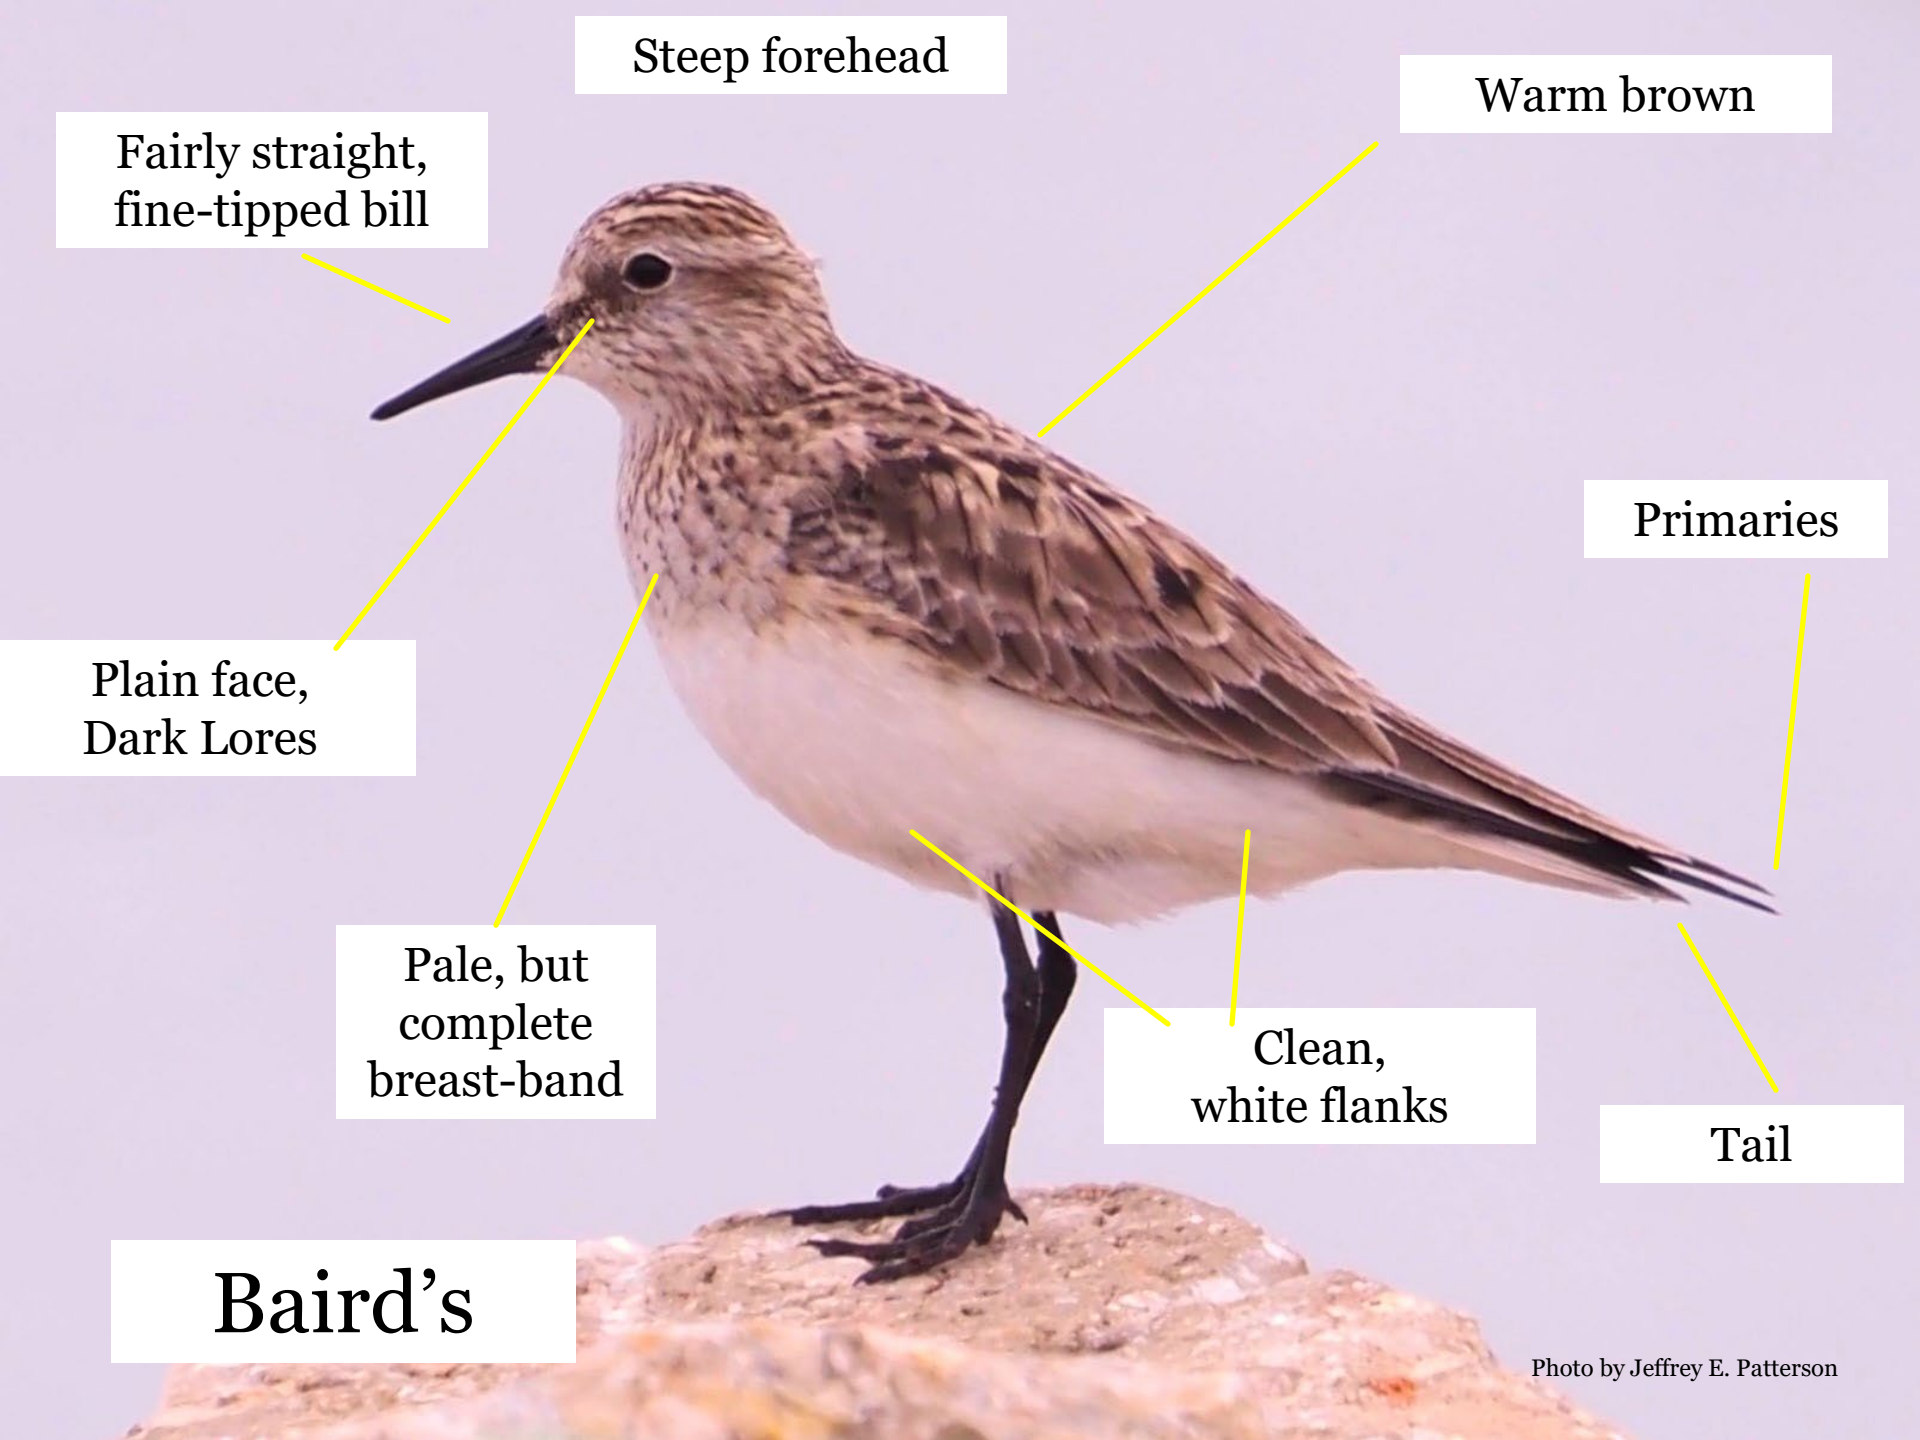

Baird's

Least

Baird's

VIDEO

Least

Baird's

Steep forehead

Warm brown

Fairly straight,
fine-tipped bill

Primaries

Plain face,
Dark Lores

Pale, but
complete
breast-band

Clean,
white flanks

Tail

Baird's

Baird's

Juvenile

Baird's

Baird's

Least

“ELLIPTICAL” MIGRANTS

White-rumped Sandpiper

Whimbrel

Hudsonian Godwit