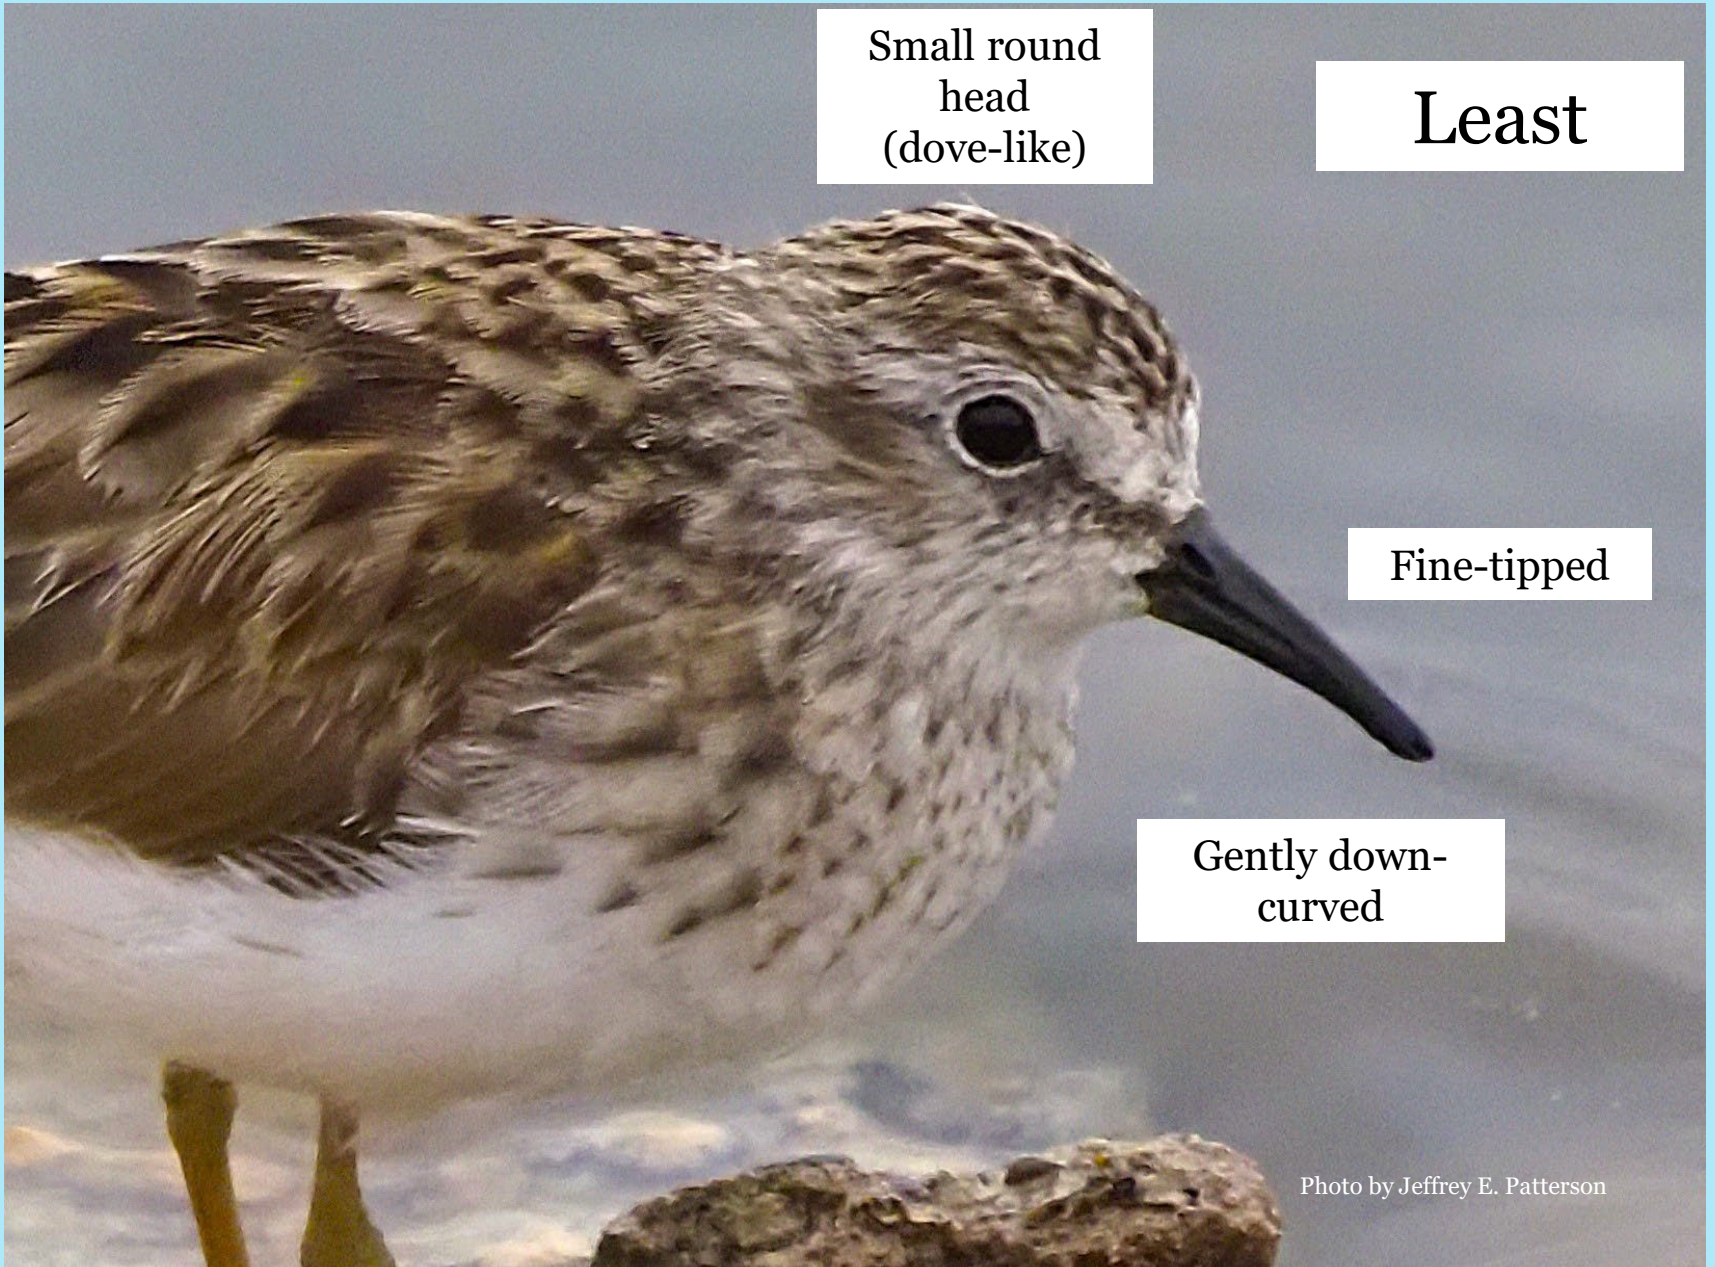

PEEP DISTRIBUTION AT HORNSBY

- ▶ Least
 - ▶ Year round 90% of the shorebirds are Least
 - ▶ Almost always present
- ▶ Western
 - ▶ Moderate numbers in spring, fall and winter
- ▶ Semipalmated
 - ▶ Moderate numbers in spring and fall
 - ▶ None in winter
- ▶ Baird's
 - ▶ Small numbers in spring
 - ▶ Generally a few more in fall
- ▶ White-rumped
 - ▶ Small numbers in spring
 - ▶ Very, very rare in fall

Generic Sandpiper Annual Life Cycle

Population
Estimate
700,000

LEAST SANDPIPER

“THE PEEP WITH DRY FEET”

Least Sandpiper
Calidris minutilla

Map by Cornell Lab of Ornithology
Range data by NatureServe

THE BILL & HEAD

Small round
head
(dove-like)

Least

Fine-tipped

Gently down-
curved

Photo by Jeffrey E. Patterson

Jan Feb Mar Apr May Jun Jul Aug **Sept** Oct Nov Dec

Small,
round
head

Large
round
eyes