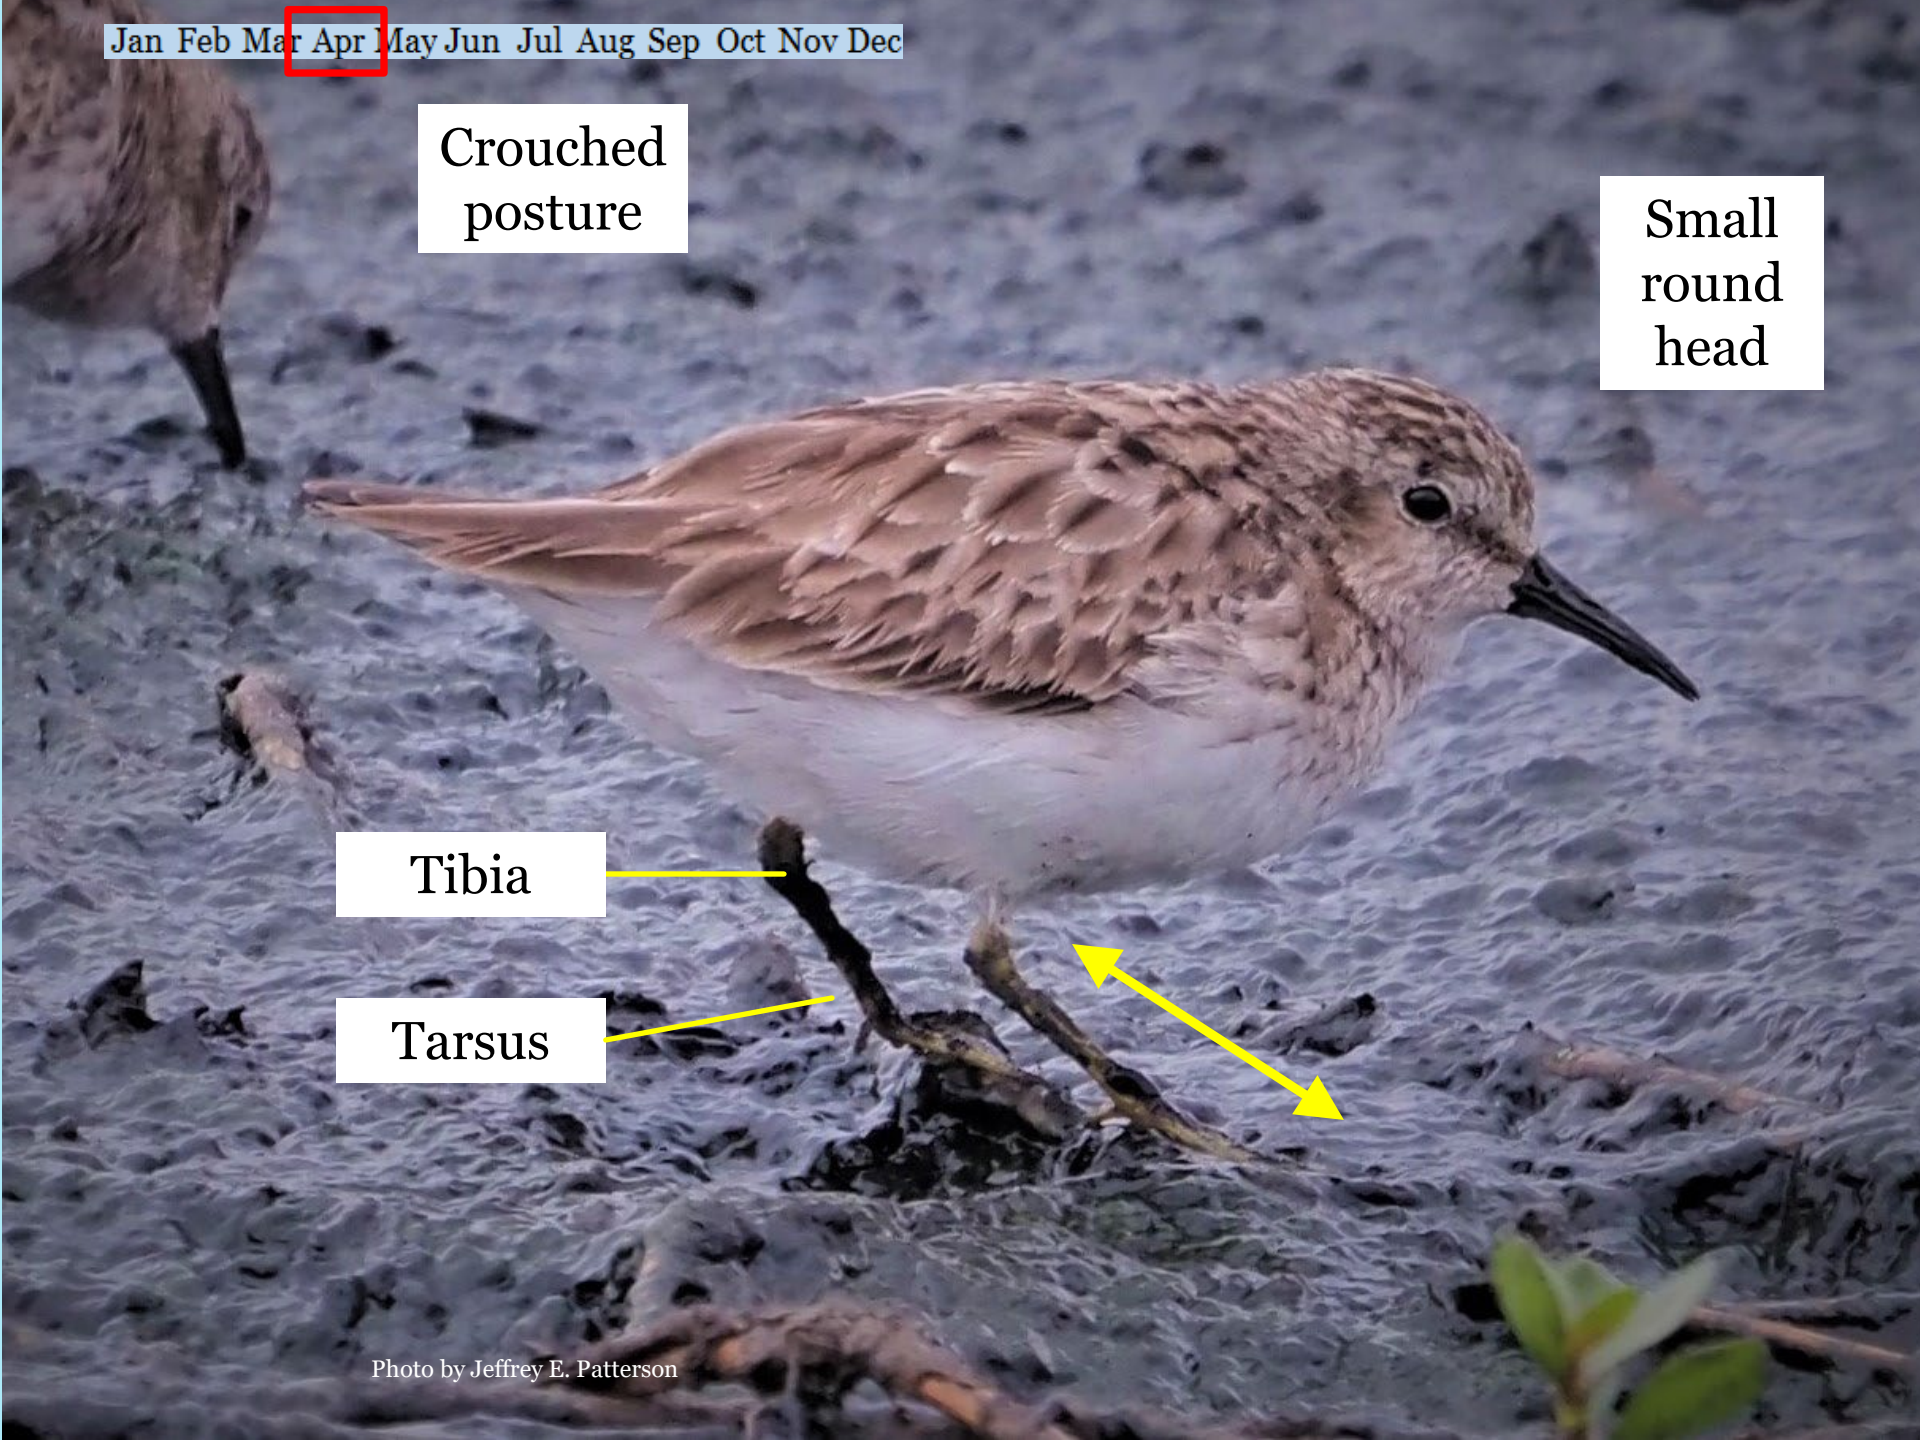

A brown bird

Fine, short,
thin-tipped,
slightly drooping
bill

Yellow, spindly legs

Dingy brown
breast band.

LEAST

Jan Feb Mar Apr May Jun Jul Aug Sep Oct **Nov** Dec

Warm brown

Gray brown

Crouched posture

Small round head

Tibia

Tarsus

Jan Feb Mar Apr May Jun Jul Aug **Sep** Oct Nov Dec

Seems to feed
just in front of toes

Crouched
posture

Secondaries

A close-up photograph of a Western Sandpiper's bill and feet on a sandy beach. The bird's bill is long and straight, with a sharp hook at the tip. The feet are long and thin, with a distinct webbing between the toes. The sand is light-colored and textured. A yellow arrow points to the tip of the bill.