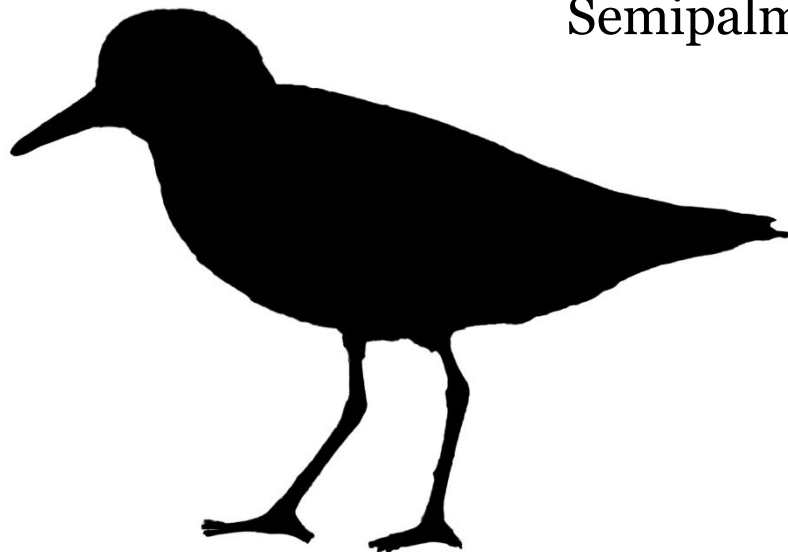

A close-up photograph of a Western Sandpiper's bill and feet on a sandy beach. The bird's bill is long and straight, with a sharp hook at the tip. The feet are long and thin, with a distinct webbing between the toes. The sand is light-colored and textured. A yellow arrow points to the tip of the bill.

Western Sandpiper

Piping Plover

Western Sandpiper

Can you
ID?

Semipalmated

Western

Least

Photos by Jeffrey E. Patterson