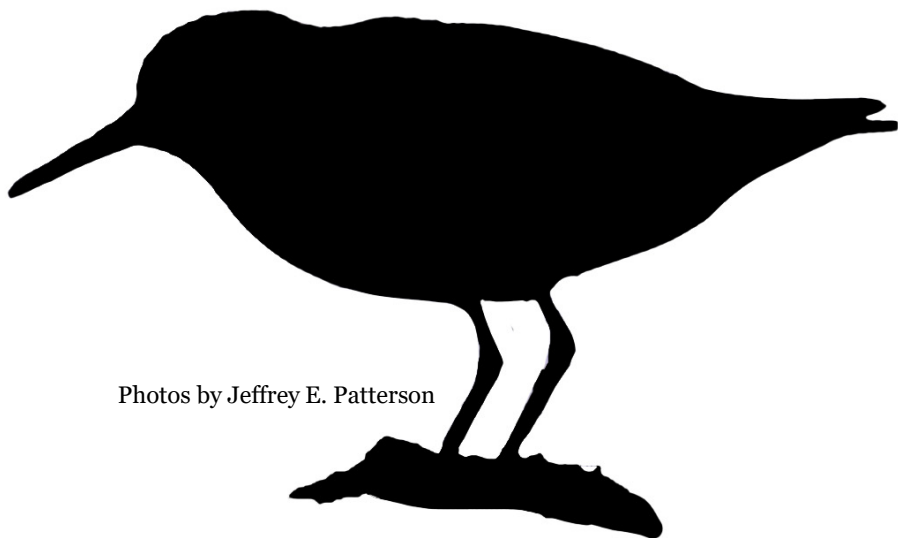

A close-up photograph of a Western Sandpiper's bill and feet on a sandy beach. The bird's bill is long and straight, with a sharp hook at the tip. The feet are long and thin, with a distinct webbing between the toes. The sand is light-colored and textured. A yellow arrow points to the tip of the bill.

Western Sandpiper

Piping Plover

Western Sandpiper

Can you
ID?

Semipalmated

Western

Least

Photos by Jeffrey E. Patterson