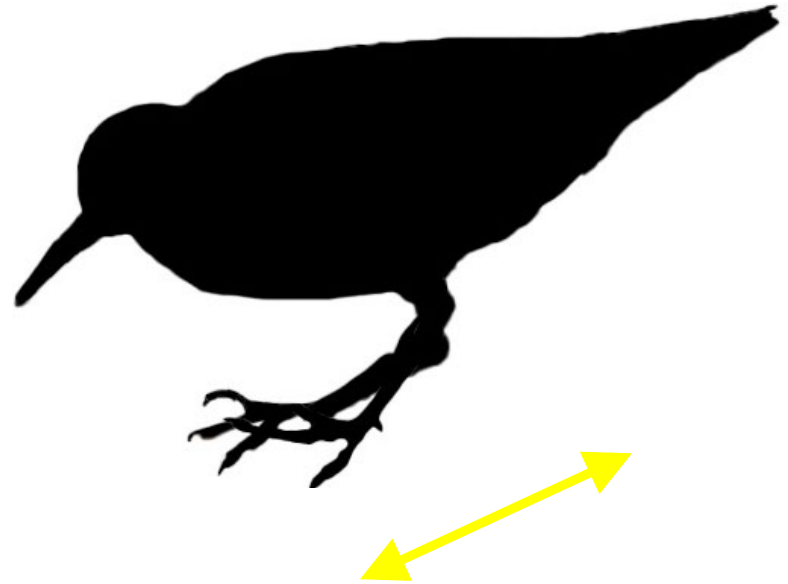

Photo by Jeffrey E. Patterson

Jan Feb Mar **Apr** May Jun Jul Aug Sep Oct Nov Dec

Alternate ~ Spring

Photo by Jeffrey E. Patterson

Jan Feb Mar Apr May Jun Jul **Aug** Sep Oct Nov Dec

Juvenile

Least Sandpiper Crouching

Photos by Jeffrey E. Patterson

WESTERN SANDPIPER

THE GNOME

Population
Estimate
3.5 million

Western

Western

Least

Western

Least

Western

Least

Rufus on scapulars & crown

“No neck” look

Large blocky head

Primaries equal to tail

Long, droopy bill