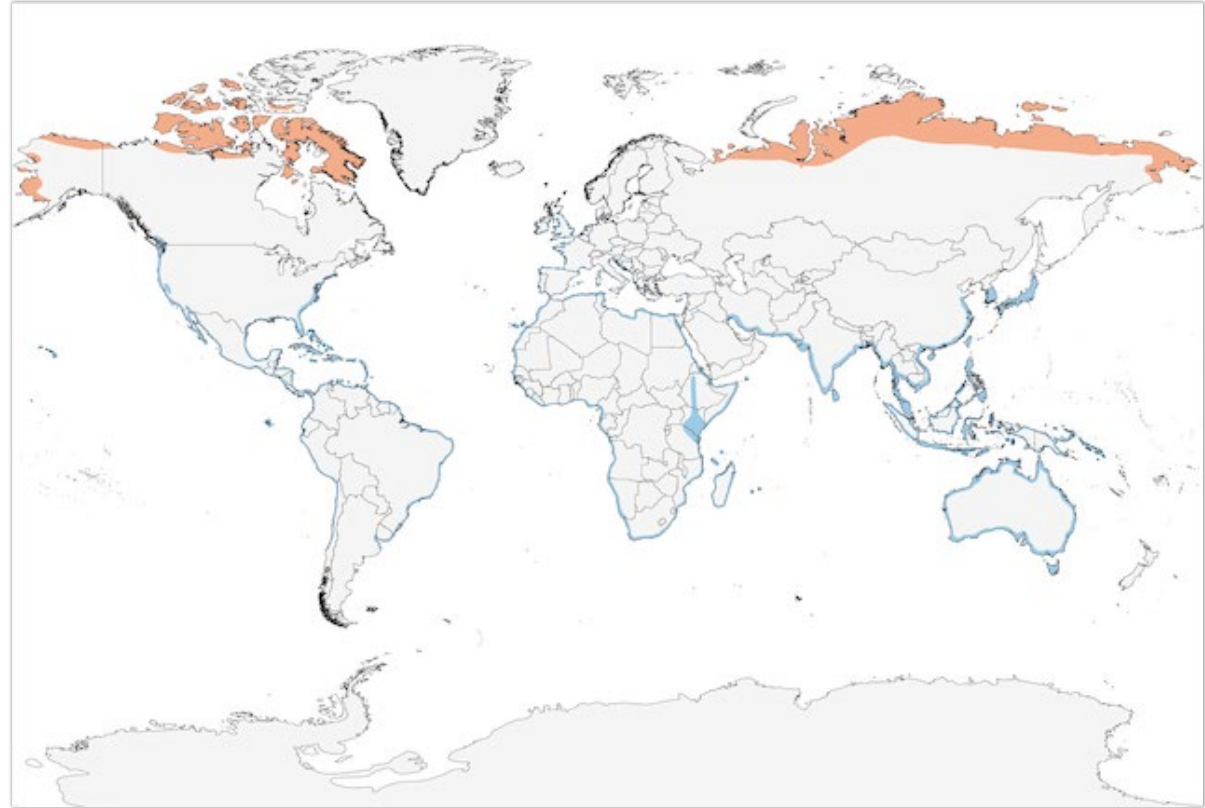

Large Plovers

Black-bellied Plover

Black-bellied Plover

- Uncommon migrant in Central TX
- Common migrant and wintering bird on TX coast
- Beaches, mud flats

Black-bellied Plover

- ◆ Big puffy head
- ◆ Heavy bill
- ◆ Bulky chest
- ◆ Thick neck