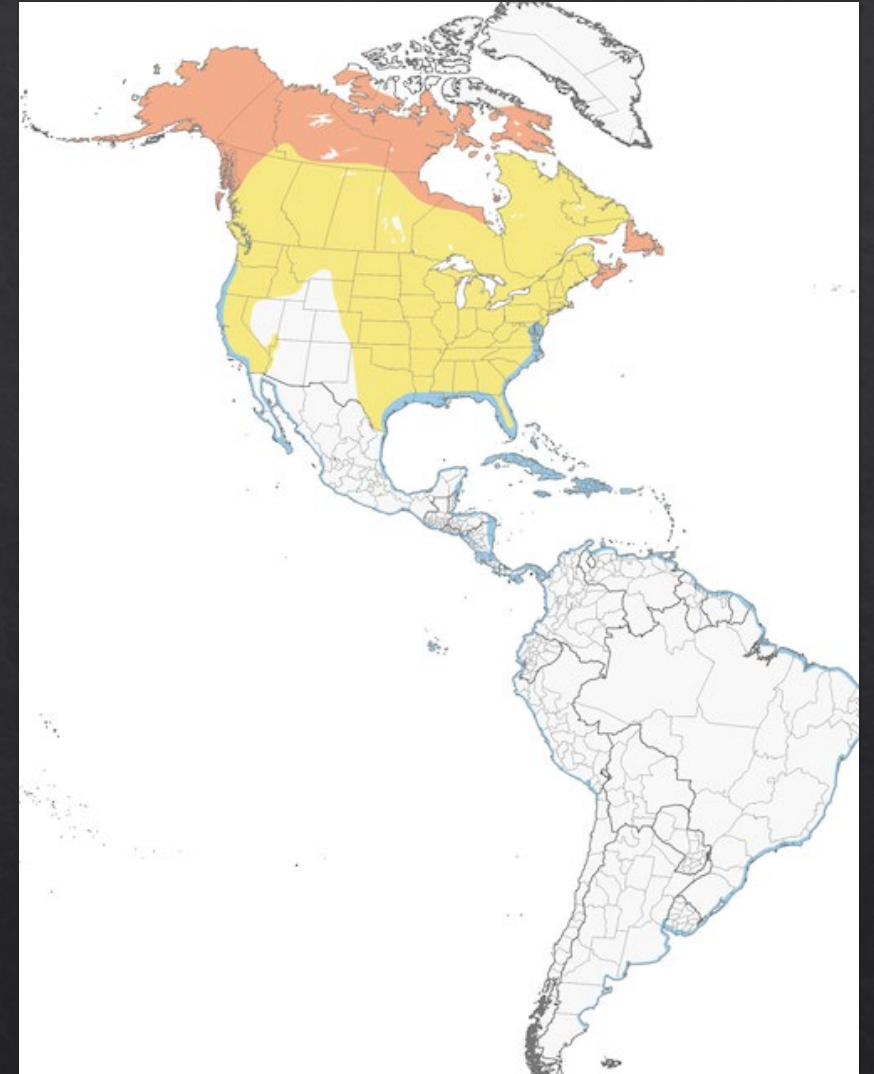

Killdeer

Flight

- ◆ Long tail
- ◆ Rufous rump
- ◆ Bold white stripe

Call rising *deeeee*

Alarm *kill-deeee*

Semipalmated Plover

Semipalmated Plover

- Fairly common migrant in Central TX
- Common migrant, uncommon in winter on Texas coast.
- Sand and mudflats, coastal wetlands, rice fields

Semipalmated Plover

- Dark brown back
- Small rounded head
- Small slender bill with orange base
- Long narrow rear body, long wings

- Orange legs

Semipalmated Plover

Nonbreeding Plumage

◆ Dark bill with some orange