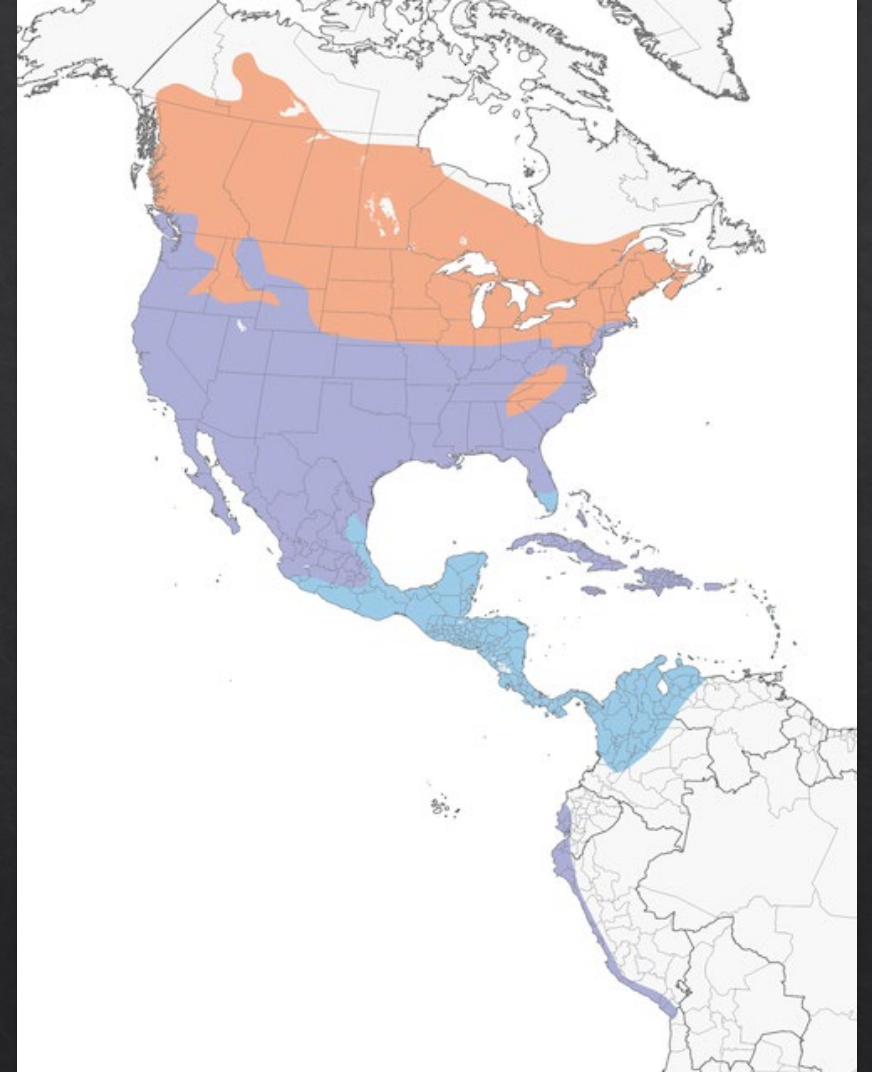

Killdeer

- Common permanent resident
- Widespread in grasslands, pastures, lake and pond shores