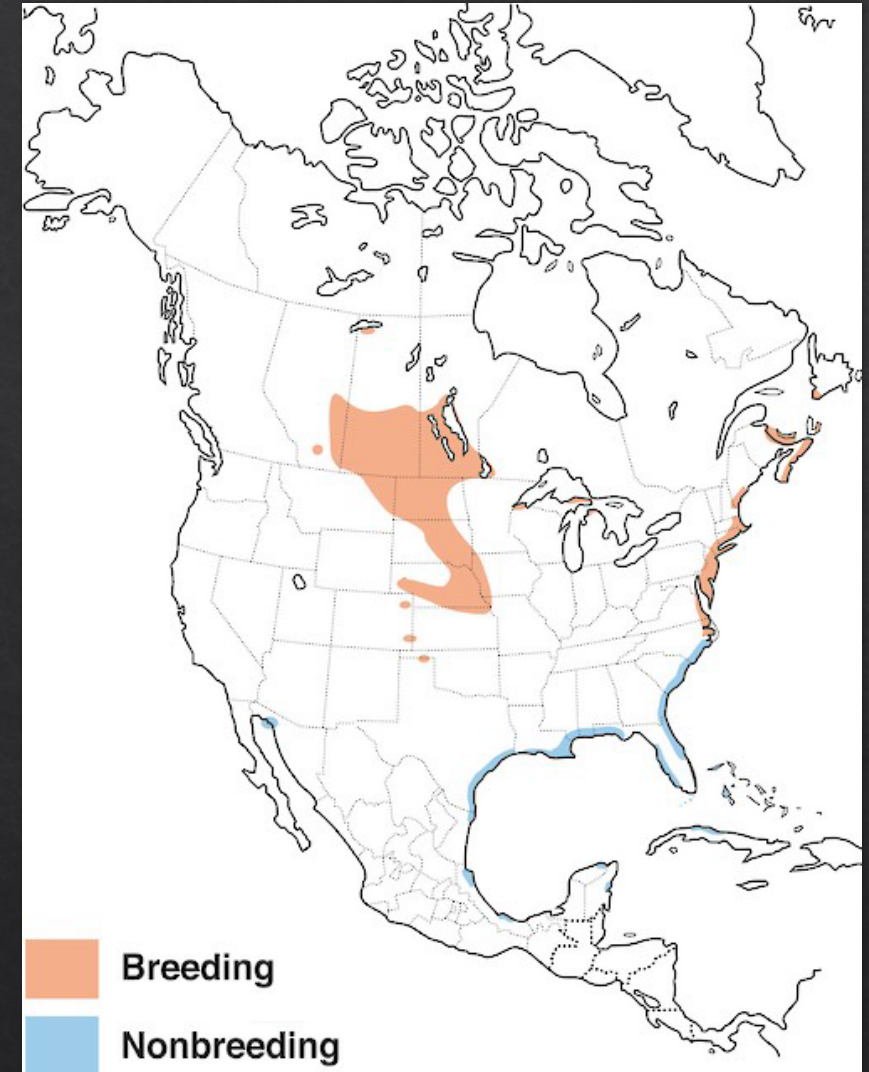

Piping Plover

- Threatened
- Rare migrant in Central TX
- Uncommon wintering bird on Texas coast
- Open sandy beaches and tidal flats