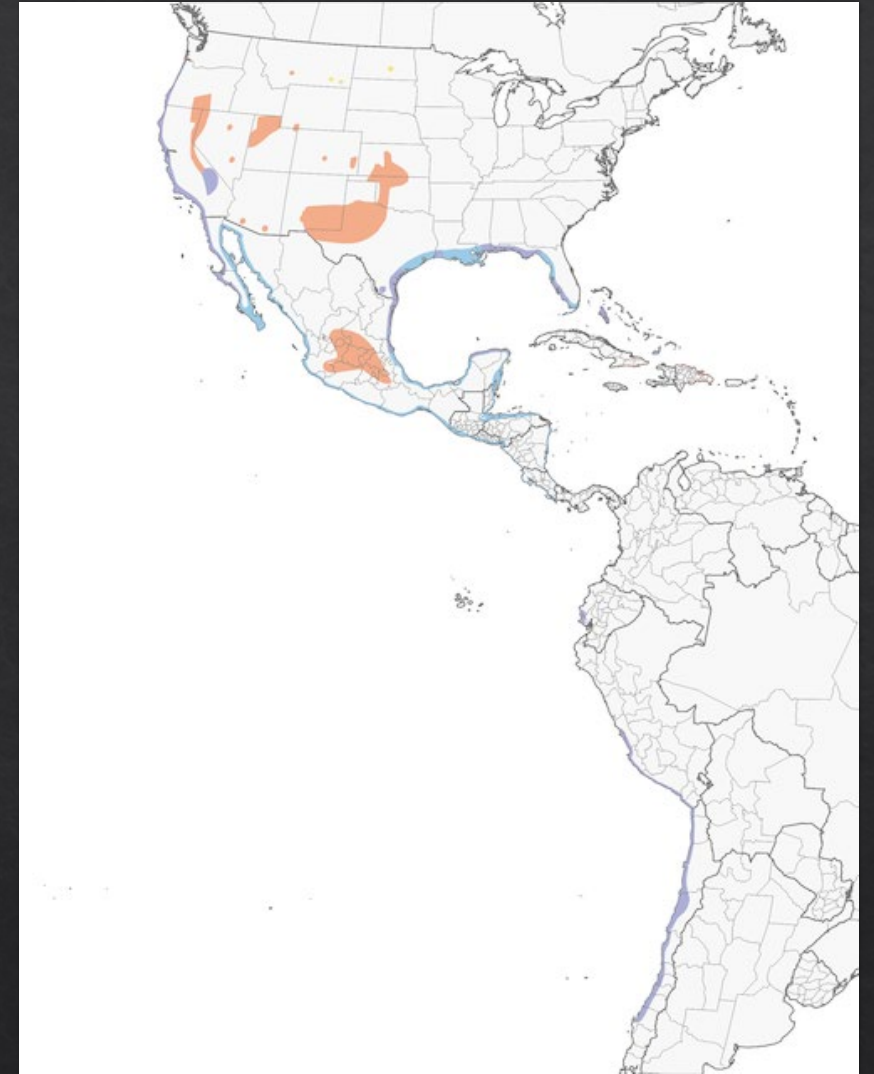

Flight

- ◆ Short stripe on inner primaries

Call *pip* or *pweet*

Snowy Plover

Snowy Plover

- Near threatened
- Uncommon migrant in Central TX, mostly in fall
- Rare and local breeder on TX coast, uncommon winter resident
- Open sandy beaches and tidal flats

Snowy Plover

- ◇ Very small
- ◇ Front heavy
- ◇ Big square head

- ◇ Thin black pointy bill

- Pale brown back

- Long gray or pink legs

Snowy Plover

Nonbreeding Plumage

◆ Bill always distinctive