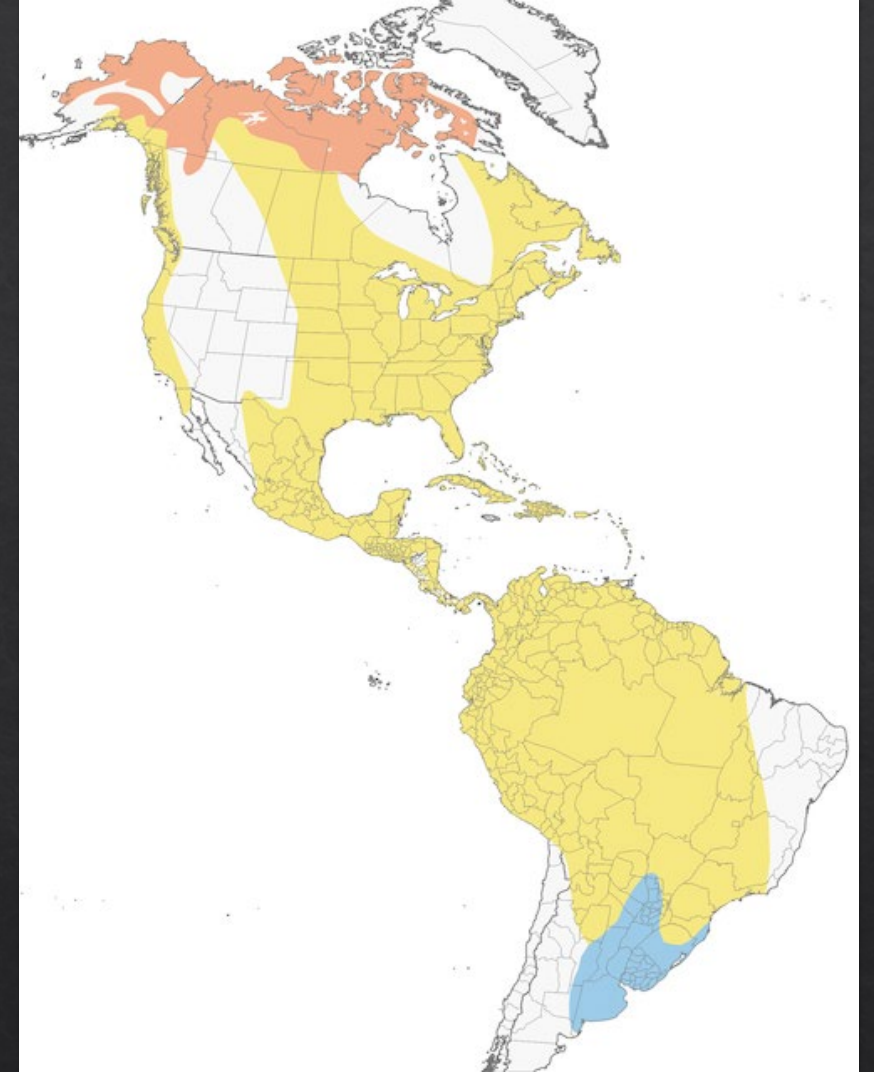

Flight

- ◆ Black wing-pits
- ◆ White wing stripe
- ◆ White rump

Call plaintive *clu-wee*

American Golden-Plover

American Golden-Plover

- ⑥ Spring migrant in Central TX
- ⑥ Pond and lake shores, fields, sod farms, pastures

- ◇ Slender athletic structure
- ◇ Small head, slim neck
- ◇ Thinner bill
- ◇ Long tapered rear body
- ◇ Long legs

American Golden-Plover

American Golden-Plover

Nonbreeding Plumage

- ◆ Bold face pattern
- ◆ White supercilium
- ◆ Dark eye line
- ◆ Dingy belly