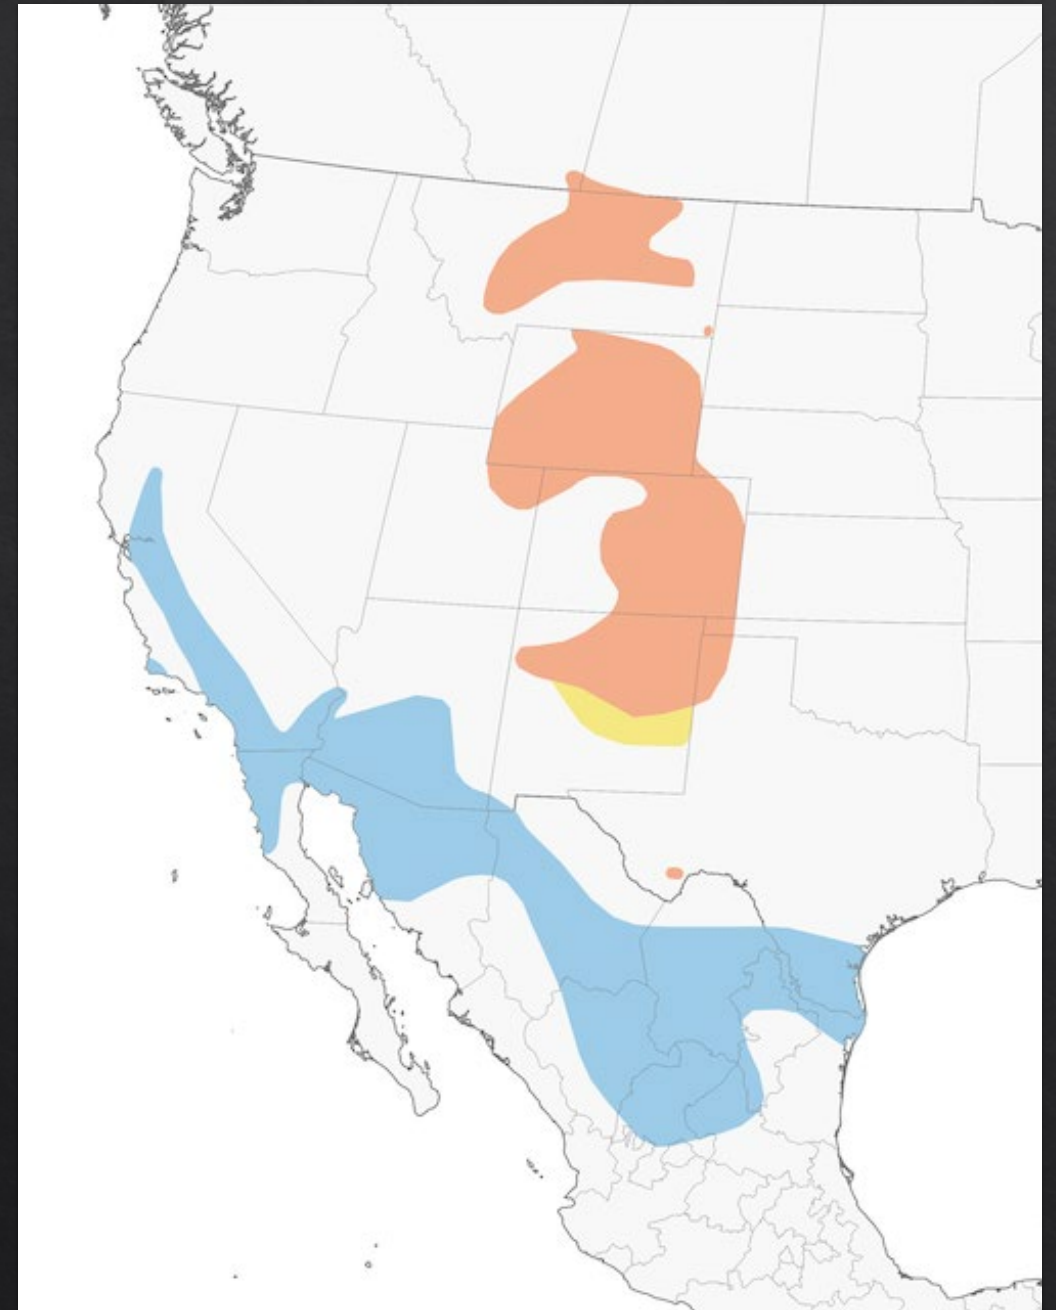

American Golden-Plover

Uniform underwing

Mountain Plover

Mountain Plover

- Uncommon and local winter resident
- Bare agricultural fields

Mountain Plover

- ◆ Large head
- ◆ Thin bill
- ◆ Whitish face
- ◆ Very plain
- ◆ Fawn brown above, white below