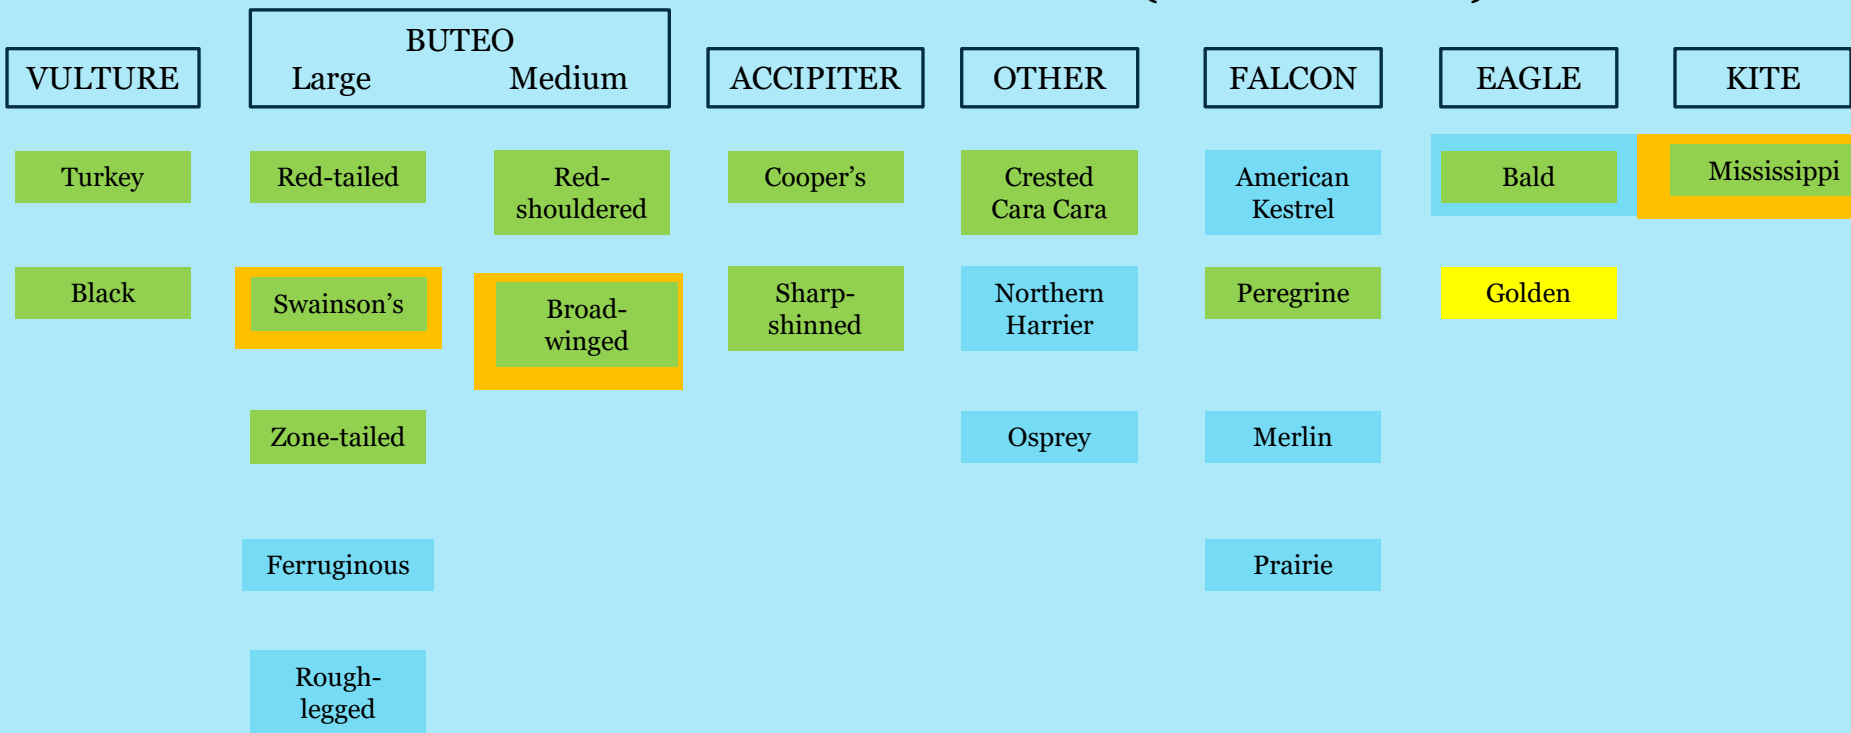

7 GROUPS OF **LIKELY** RAPTORS IN CEN-TEX (21 SPECIES)