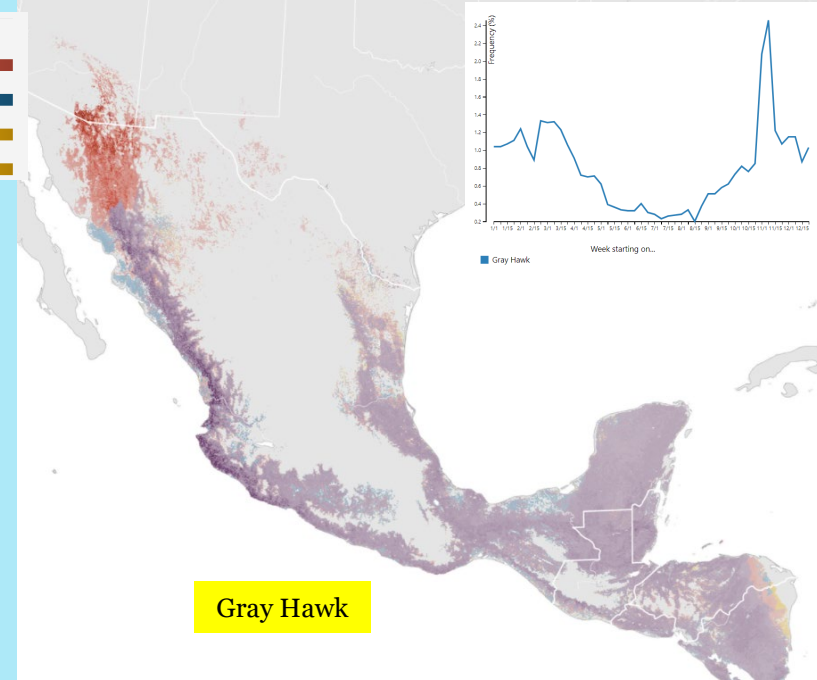

# RANGE RESTRICTED TEXANS (5)

VULTURE

BUTEO  
Large Medium

ACCIPITER

OTHER

FALCON

EAGLE

KITE

Golden

Gray

Hook-billed

Aplomado

Common Black

**RANGE  
RESTRICTED  
TEXANS  
(5)**