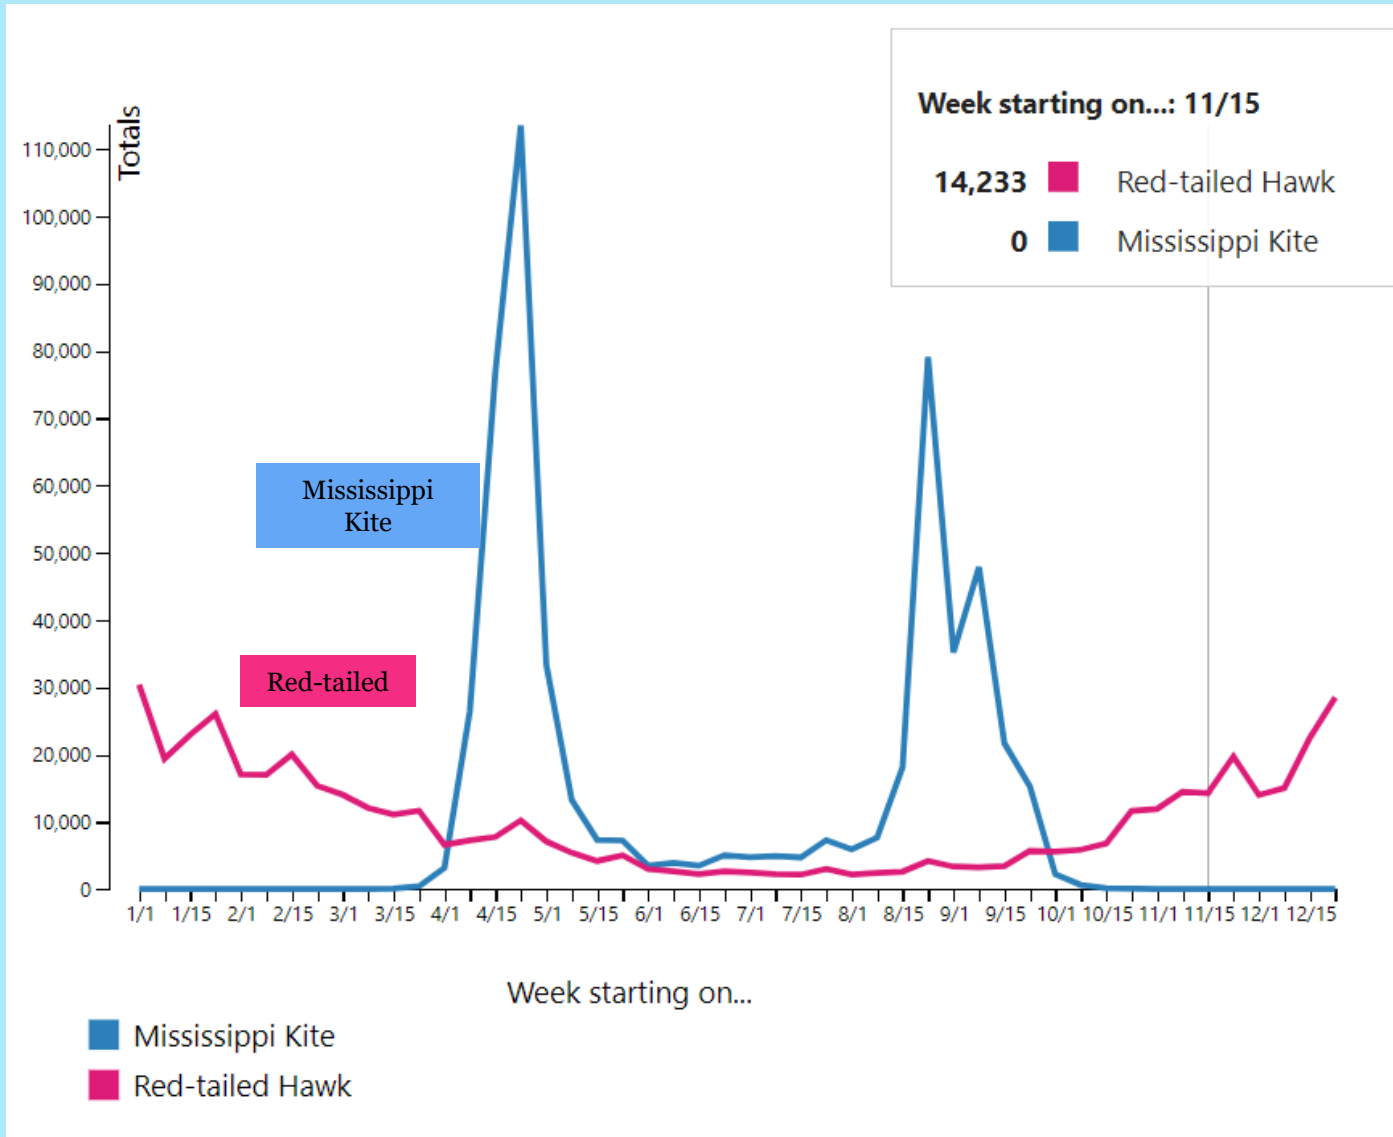

RAPTOR LIKELIHOOD IN TEXAS