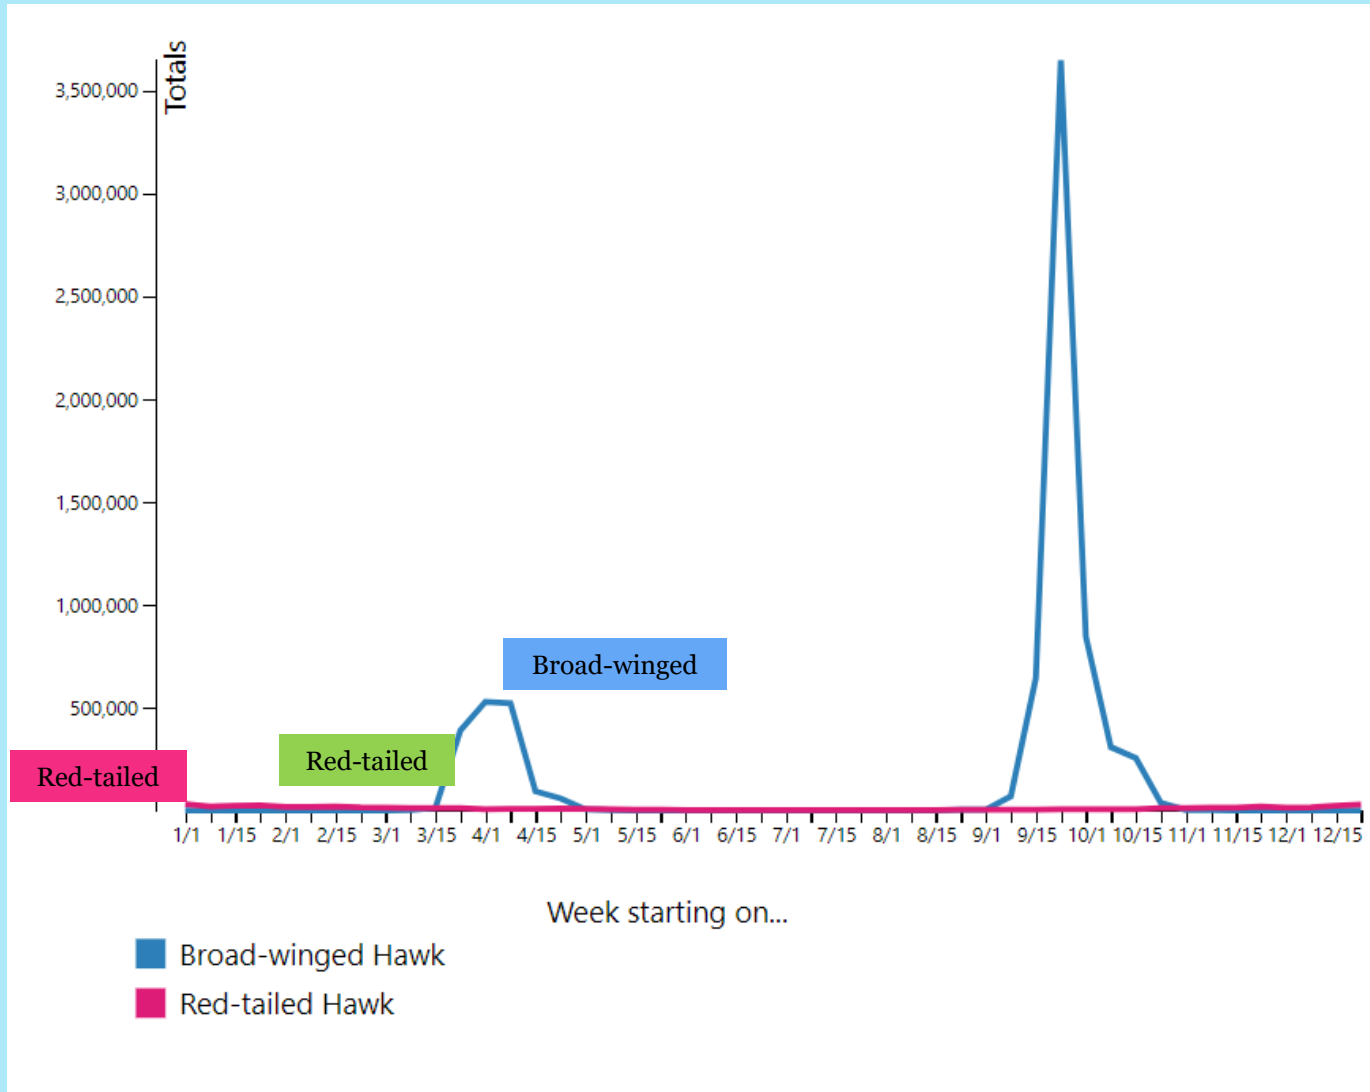

RAPTOR LIKELIHOOD IN TEXAS – **MIGRANT BROAD-WINGED**