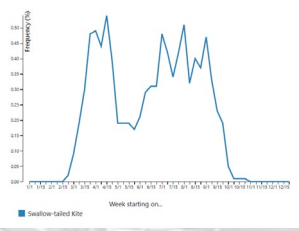

Swallow-tailed Kite