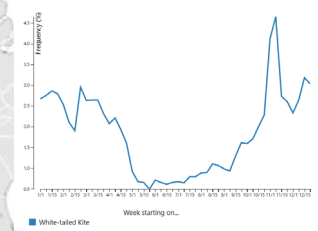

CEN-TEX STRAGGLERS (4)

White-tailed Kite