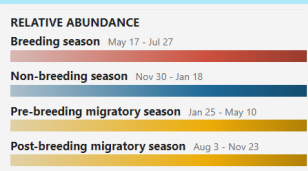

**Pre-breeding migratory season** Jan 25 - May 10

**Post-breeding migratory season** Aug 3 - Nov 23

Crane Hawk  
Hawk  
(TBRC 1)

What do you notice about these birds ?

Double-toothed Kite  
(TBRC 1)

**TBRC REVIEW SPECIES**

Golden

Gray

Hook-billed

Aplomado

Common Black

**RANGE  
RESTRICTED  
TEXANS  
(5)**