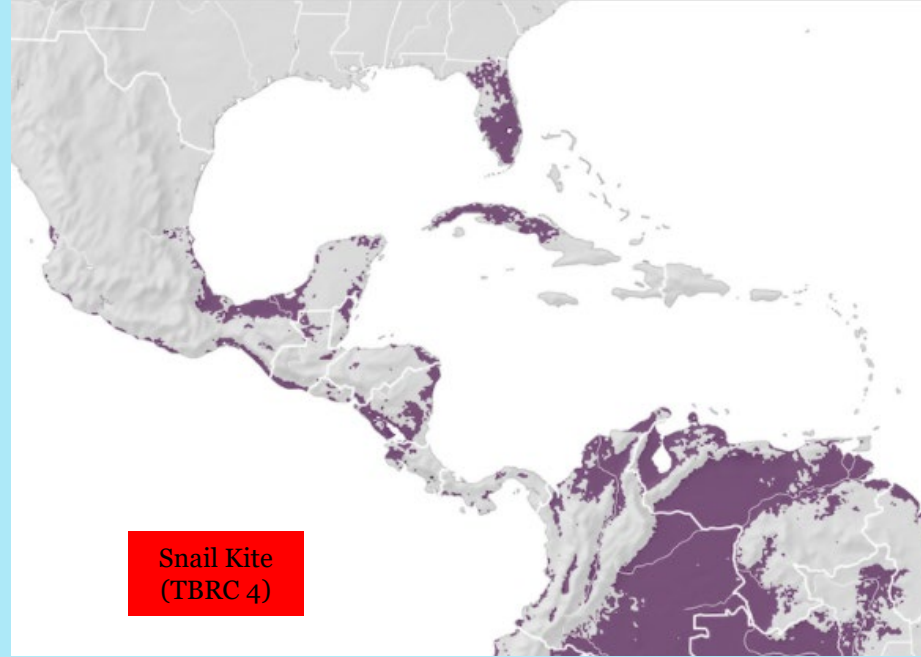

Snail Kite
(TBRC 4)