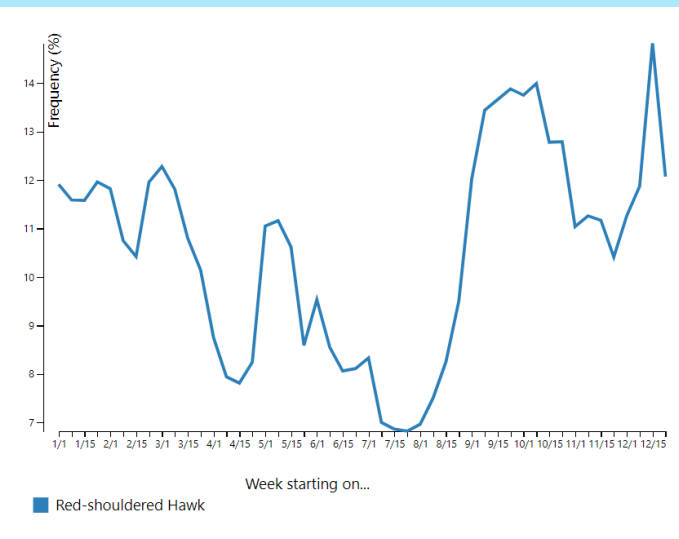

## RELATIVE ABUNDANCE

**Breeding season** May 17 - Jul 27

**Non-breeding season** Nov 30 - Jan 18

**Pre-breeding migratory season** Jan 25 - May 10

**Post-breeding migratory season** Aug 3 - Nov 23

**RELATIVE ABUNDANCE**