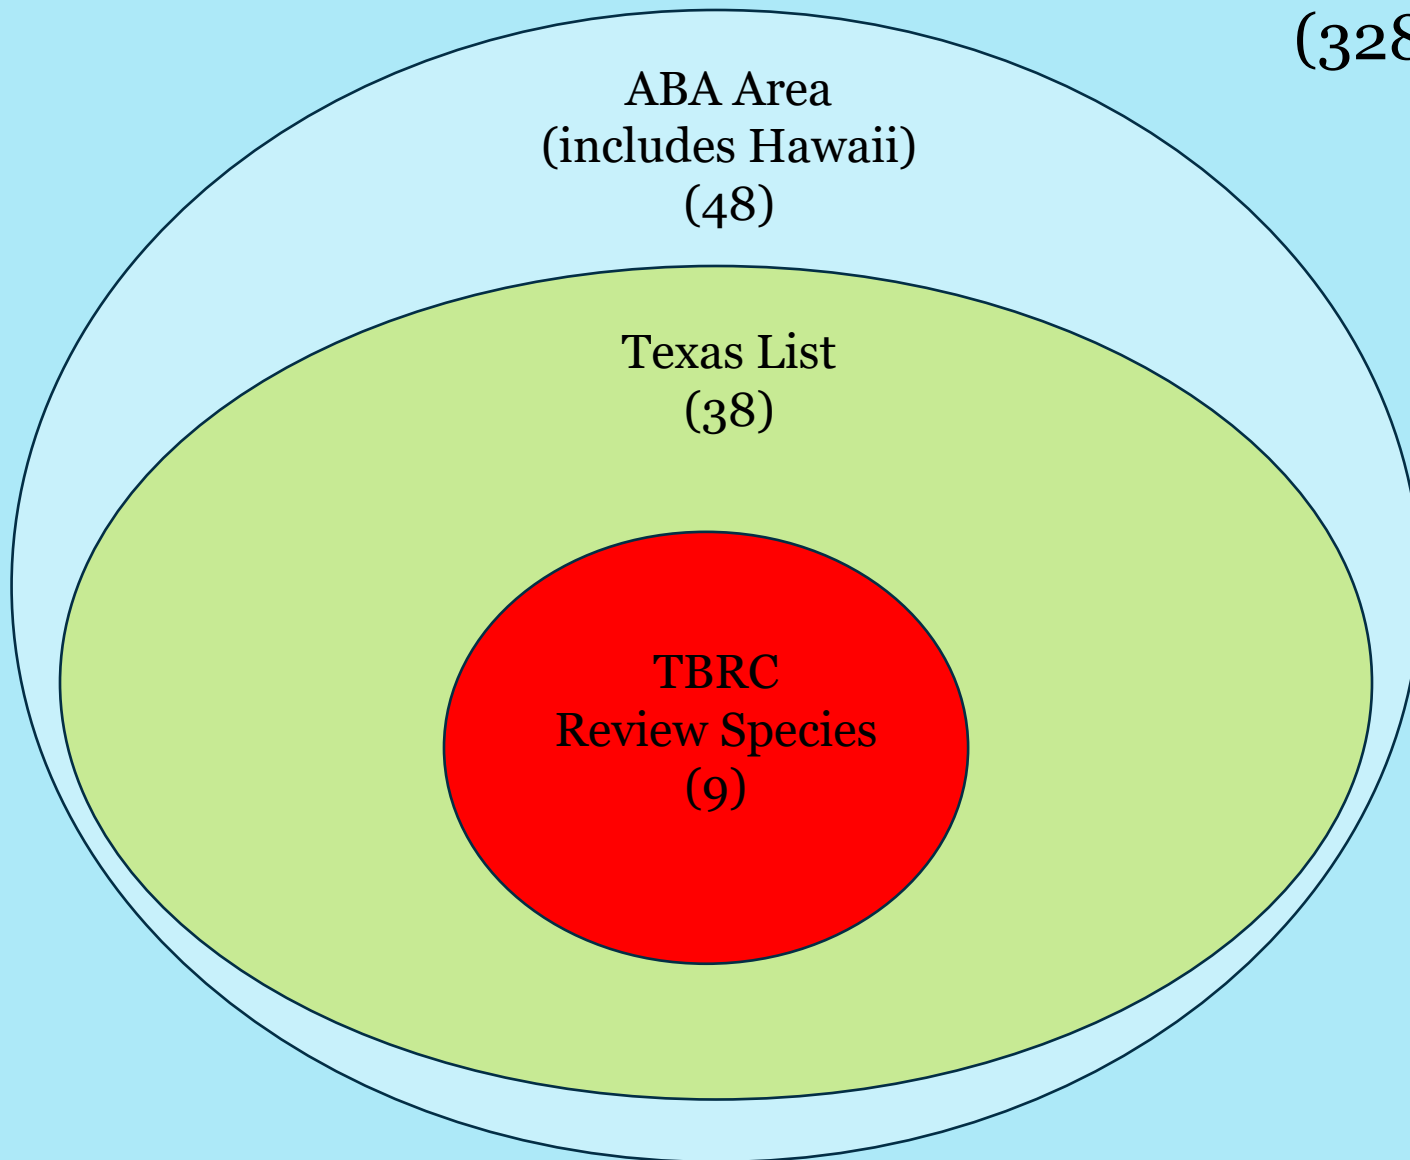

Raptors & Vultures of the World (328)