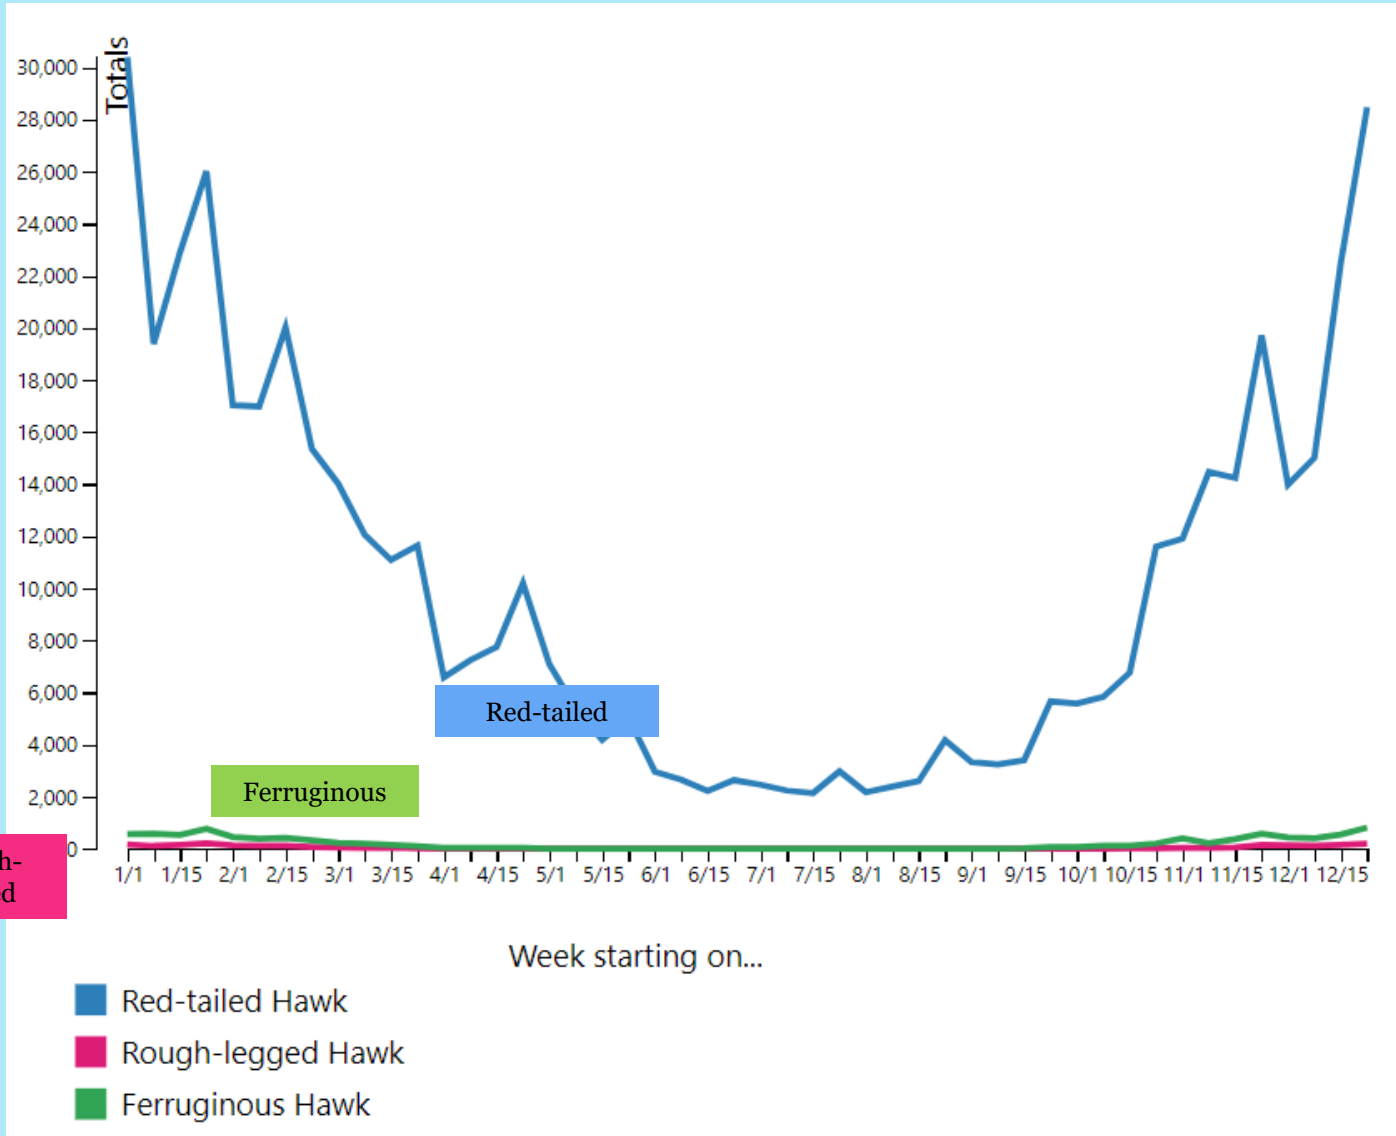

RAPTOR LIKELIHOOD IN TEXAS