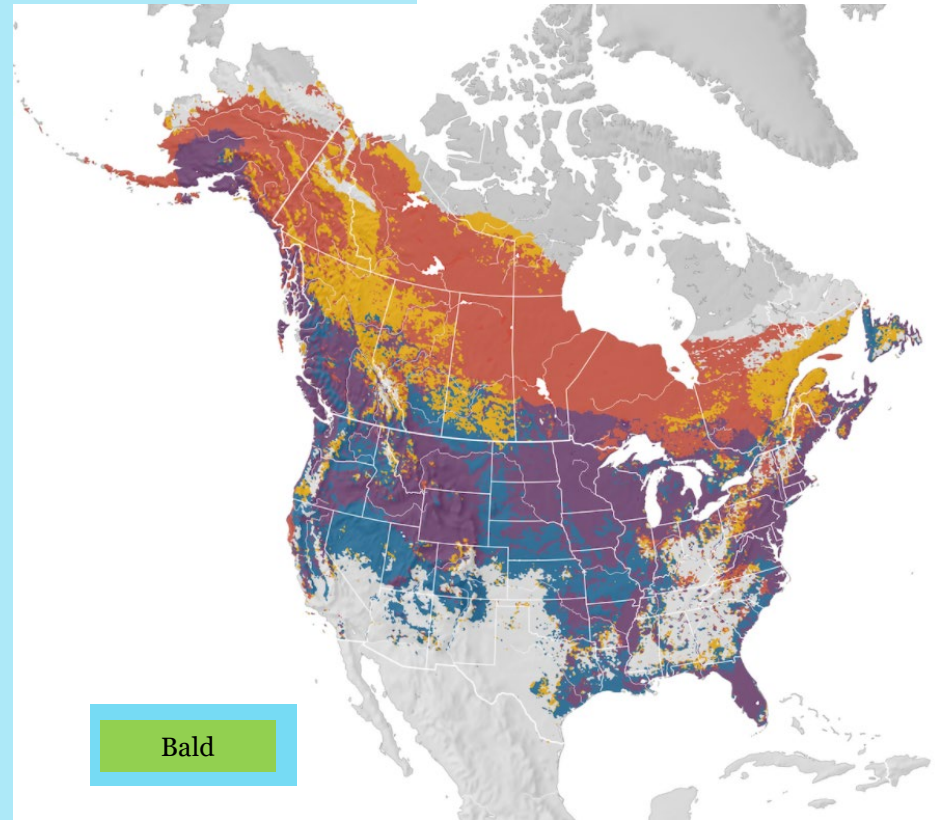

WINTER TEXANS