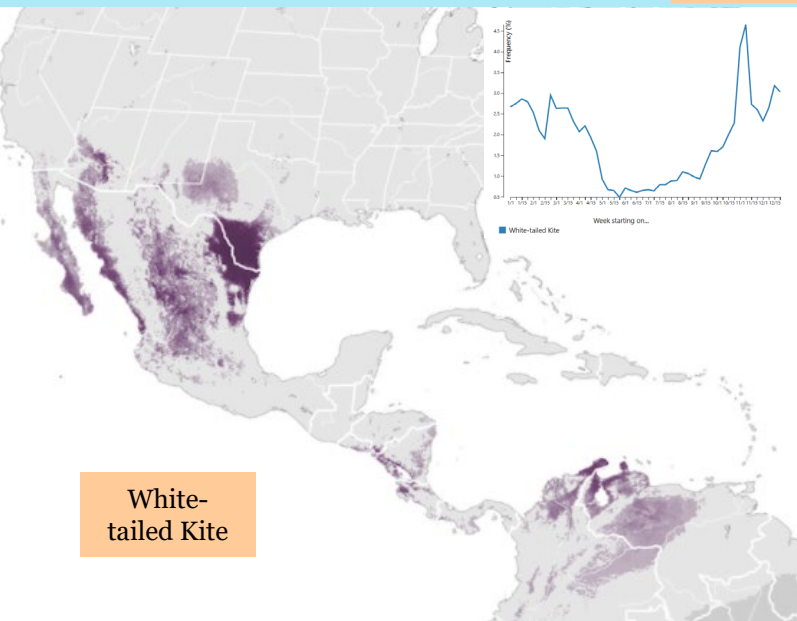

Harris's

Swallow-tailed

White-tailed

White-tailed

**RELATIVE ABUNDANCE**  
**Breeding season** May 17 - Jul 27  
**Non-breeding season** Nov 30 - Jan 18  
**Pre-breeding migratory season** Jan 25 - May 10  
**Post-breeding migratory season** Aug 3 - Nov 23

White-tailed Hawk

Harris's Hawk

**CEN-TEX STRAGGLERS (4)**

White-tailed Kite

Swallow-tailed Kite