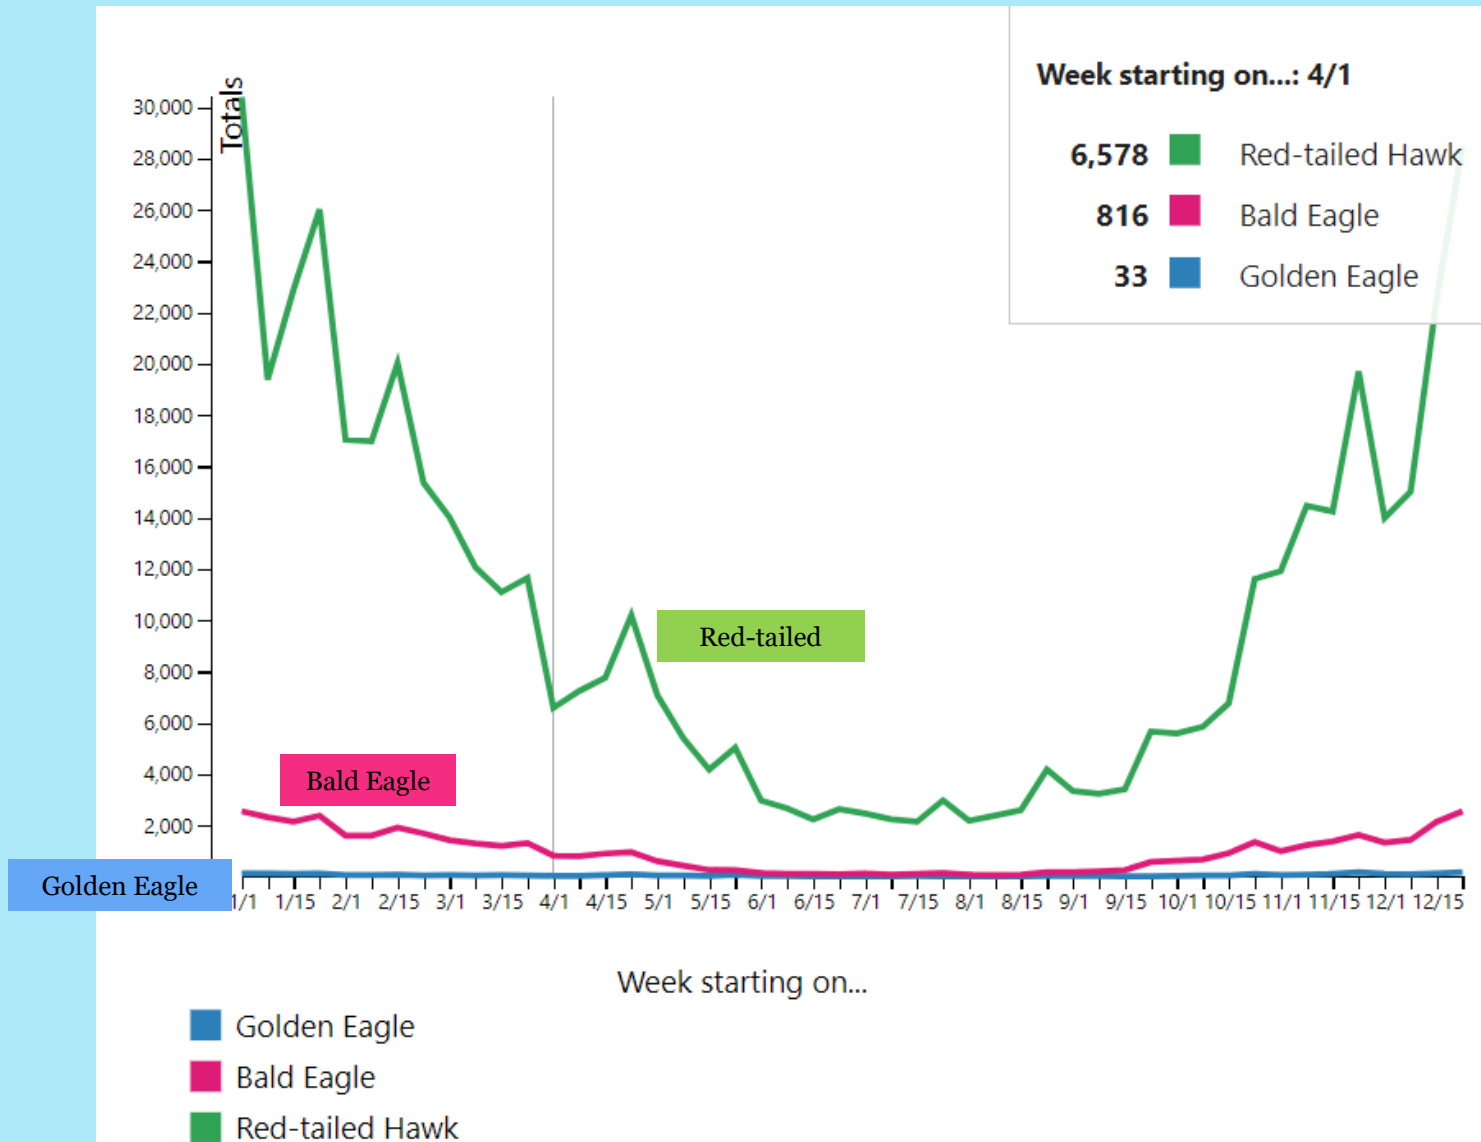

RAPTOR LIKELIHOOD IN TEXAS -- **EAGLES**