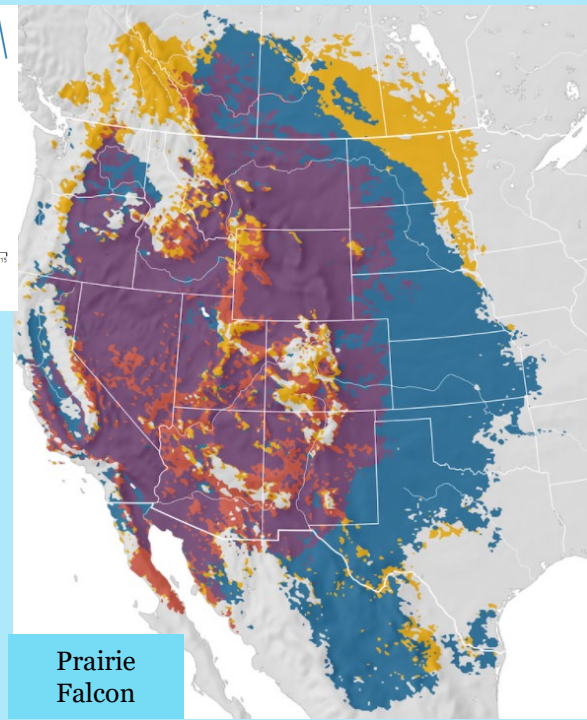

WINTER TEXANS

Prairie Falcon

RELATIVE ABUNDANCE	
Breeding season	May 17 - Jul 27
Non-breeding season	Nov 30 - Jan 18
Pre-breeding migratory season	Jan 25 - May 10
Post-breeding migratory season	Aug 3 - Nov 23