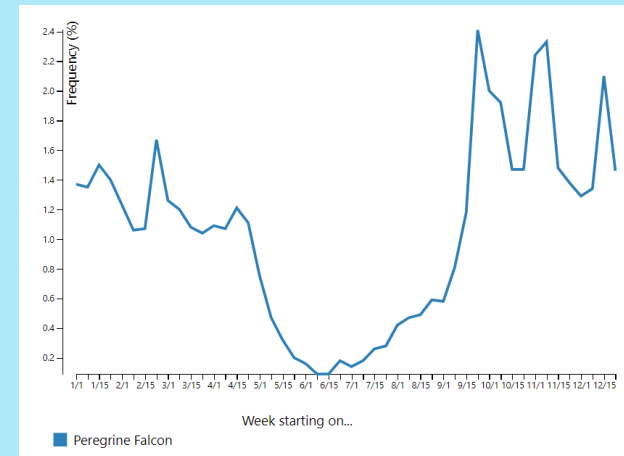

Peregrine

EAGLE

Bald

KITE

Mississippi

# FALCONS

Peregrine  
Falcon

**RELATIVE ABUNDANCE**

**Breeding season** May 17 - Jul 27

**Non-breeding season** Nov 30 - Jan 18

**Pre-breeding migratory season** Jan 25 - May 10

**Post-breeding migratory season** Aug 3 - Nov 23