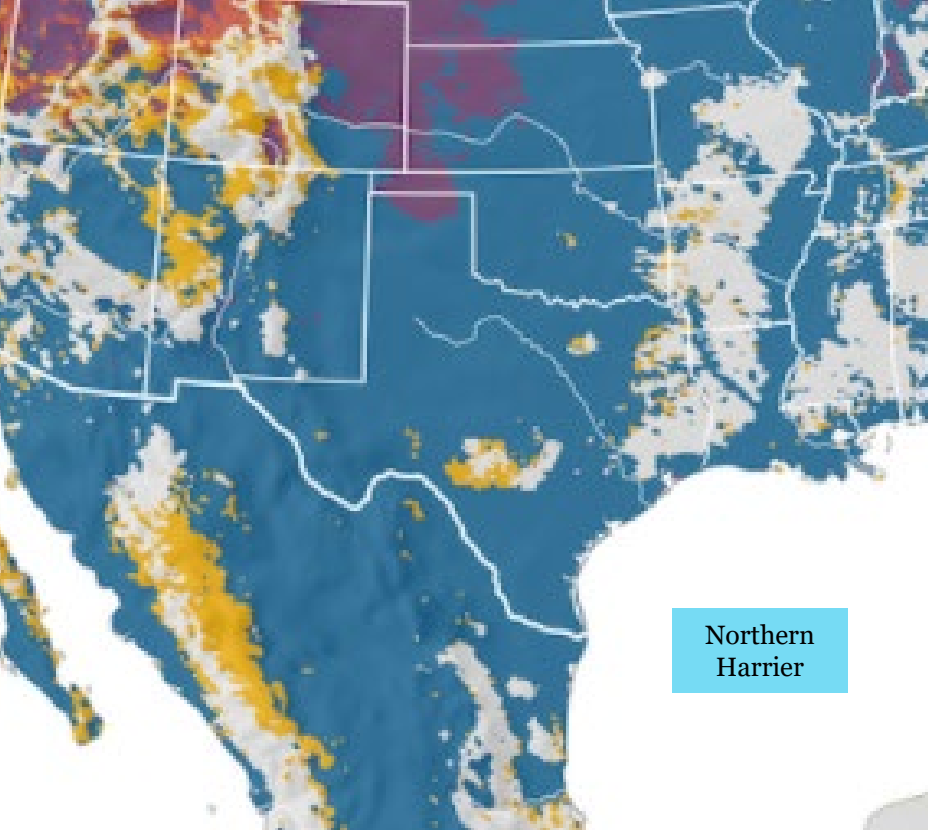

WINTER TEXANS

Northern Harrier