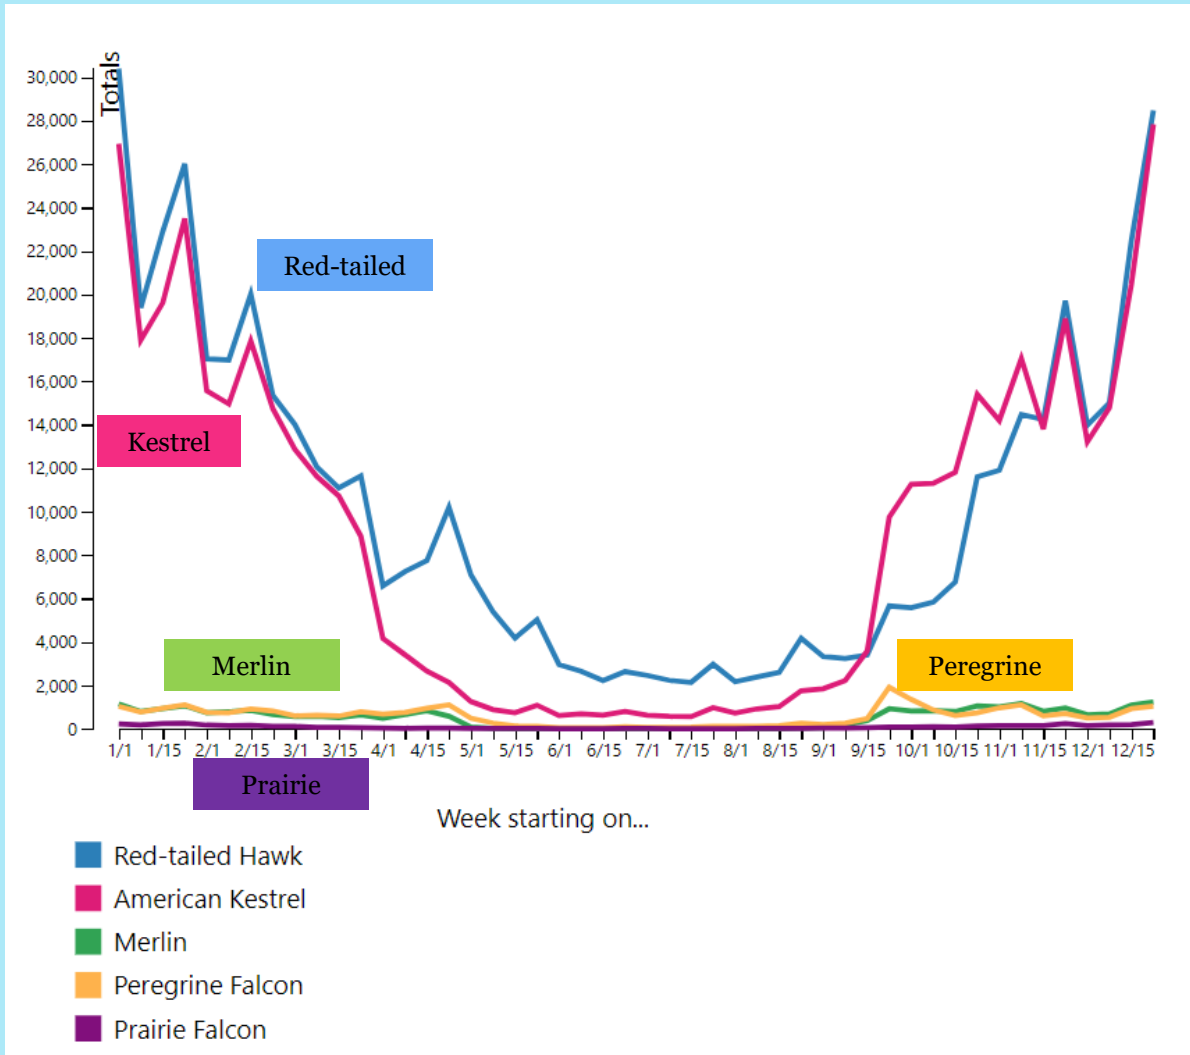

RAPTOR LIKELIHOOD IN TEXAS -- **FALCONS**