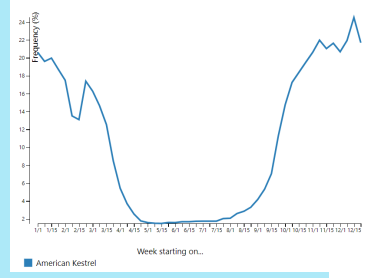

## RELATIVE ABUNDANCE

**Breeding season** May 17 - Jul 27

**Non-breeding season** Nov 30 - Jan 18

**Pre-breeding migratory season** Jan 25 - May 10

**Post-breeding migratory season** Aug 3 - Nov 23

Merlin

American Kestrel