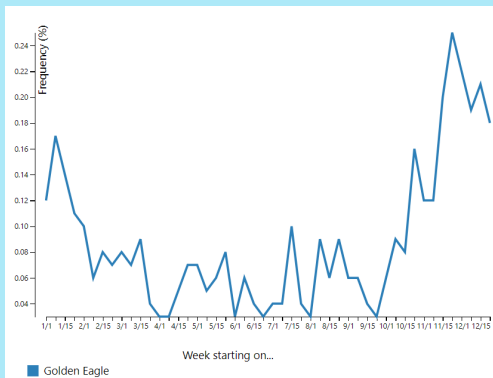

WINTER TEXANS