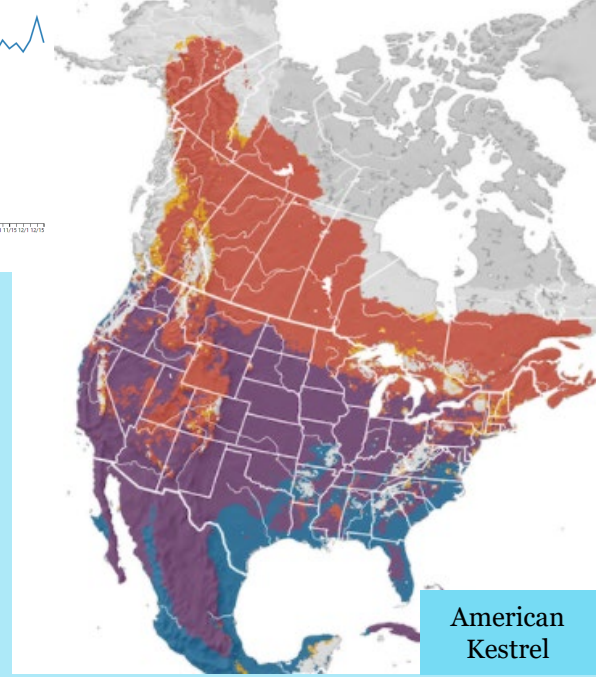

## RELATIVE ABUNDANCE

**Breeding season** May 17 - Jul 27

**Non-breeding season** Nov 30 - Jan 18

**Pre-breeding migratory season** Jan 25 - May 10

**Post-breeding migratory season** Aug 3 - Nov 23

Merlin

American Kestrel