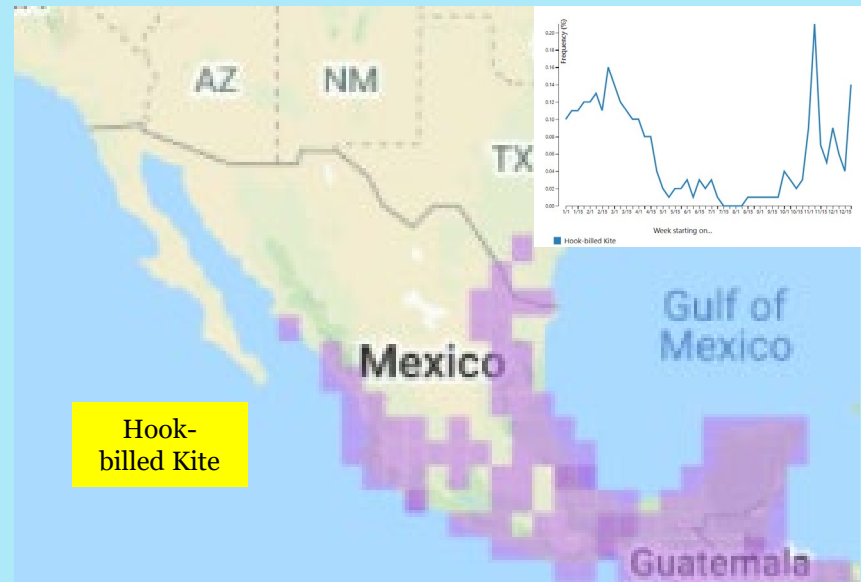

Golden

Gray

Hook-billed

Aplomado

Common Black

**RANGE  
RESTRICTED  
TEXANS  
(5)**