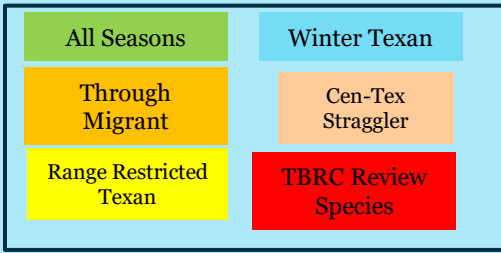

CEN-TEX STRAGGLER (4)

VULTURE

BUTEO
Large Medium

ACCIPITER

OTHER

FALCON

EAGLE

KITE

Harris's

Swallow-tailed

White-tailed

White-tailed