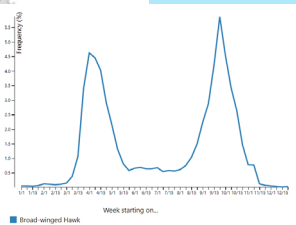

THROUGH MIGRANTS (3)

RELATIVE ABUNDANCE

Breeding season	May 17 - Jul 27
Non-breeding season	Nov 30 - Jan 18
Pre-breeding migratory season	Jan 25 - May 10
Post-breeding migratory season	Aug 3 - Nov 23