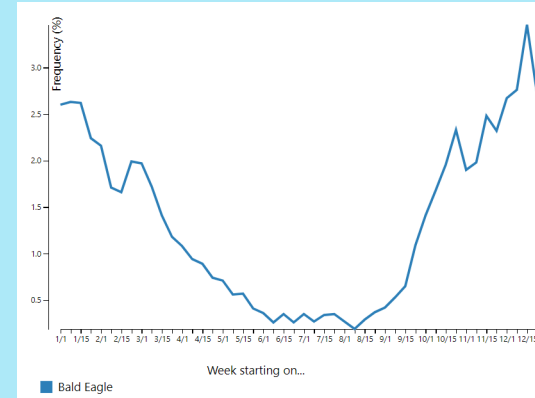

WINTER TEXANS