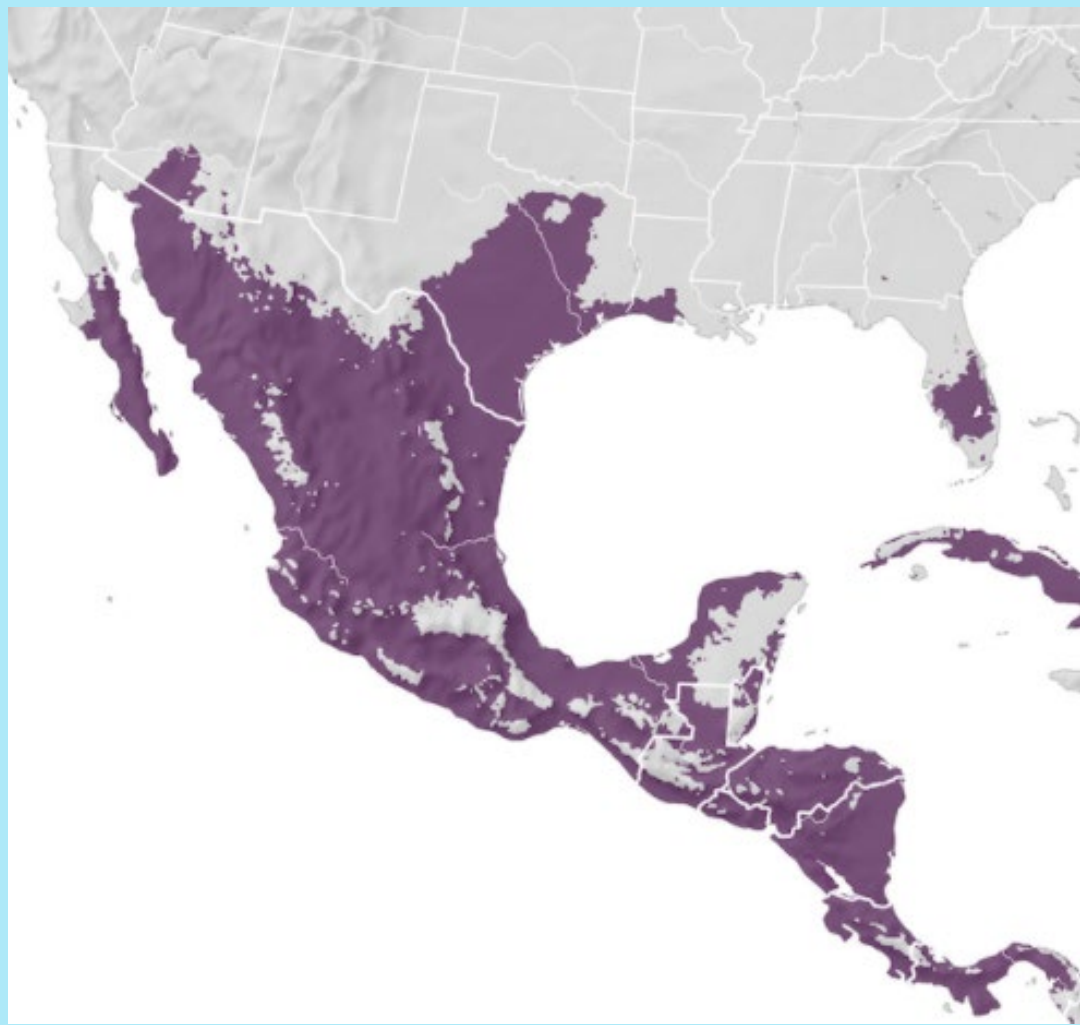

Peregrine

EAGLE

Bald

KITE

Mississippi

# FALCONS

Peregrine  
Falcon

**RELATIVE ABUNDANCE**

**Breeding season** May 17 - Jul 27

**Non-breeding season** Nov 30 - Jan 18

**Pre-breeding migratory season** Jan 25 - May 10

**Post-breeding migratory season** Aug 3 - Nov 23

# OTHER

Crested  
Caracara

■ Crested Caracara