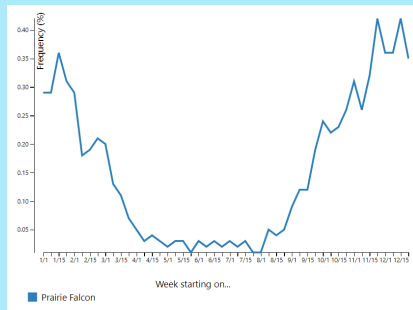

WINTER TEXANS

Prairie Falcon

RELATIVE ABUNDANCE	
Breeding season	May 17 - Jul 27
Non-breeding season	Nov 30 - Jan 18
Pre-breeding migratory season	Jan 25 - May 10
Post-breeding migratory season	Aug 3 - Nov 23