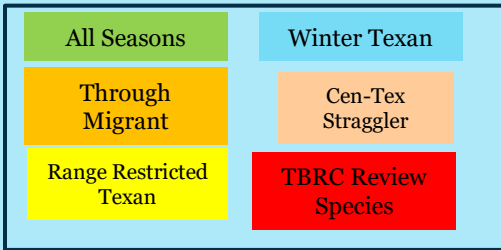

# THROUGH MIGRANTS (3)

Swainson's

Mississippi

**RELATIVE ABUNDANCE**

<b>Breeding season</b>	May 17 - Jul 27
<b>Non-breeding season</b>	Nov 30 - Jan 18
<b>Pre-breeding migratory season</b>	Jan 25 - May 10
<b>Post-breeding migratory season</b>	Aug 3 - Nov 23