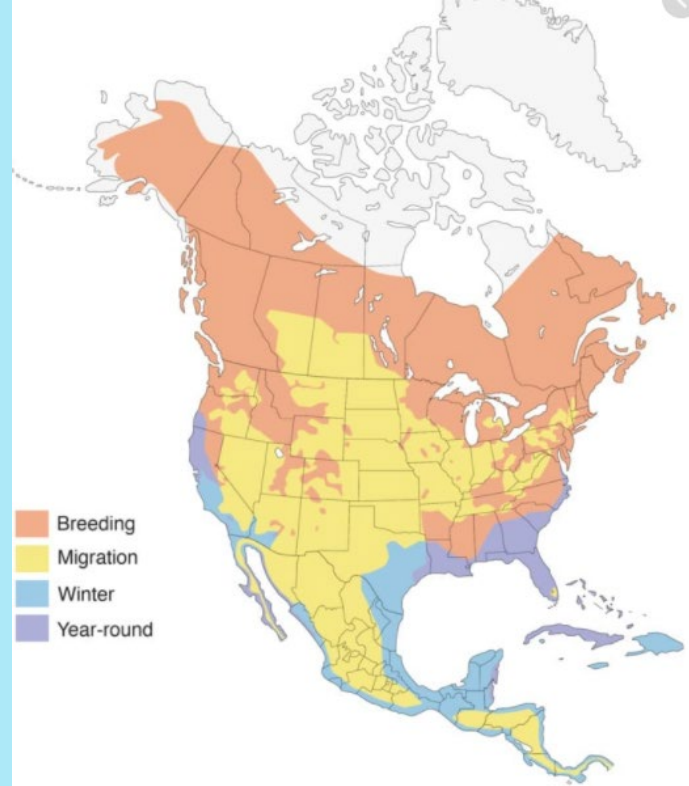

Osprey

RELATIVE ABUNDANCE

Breeding season May 17 - Jul 27

Non-breeding season Nov 30 - Jan 18

Pre-breeding migratory season Jan 25 - May 10

Post-breeding migratory season Aug 3 - Nov 23