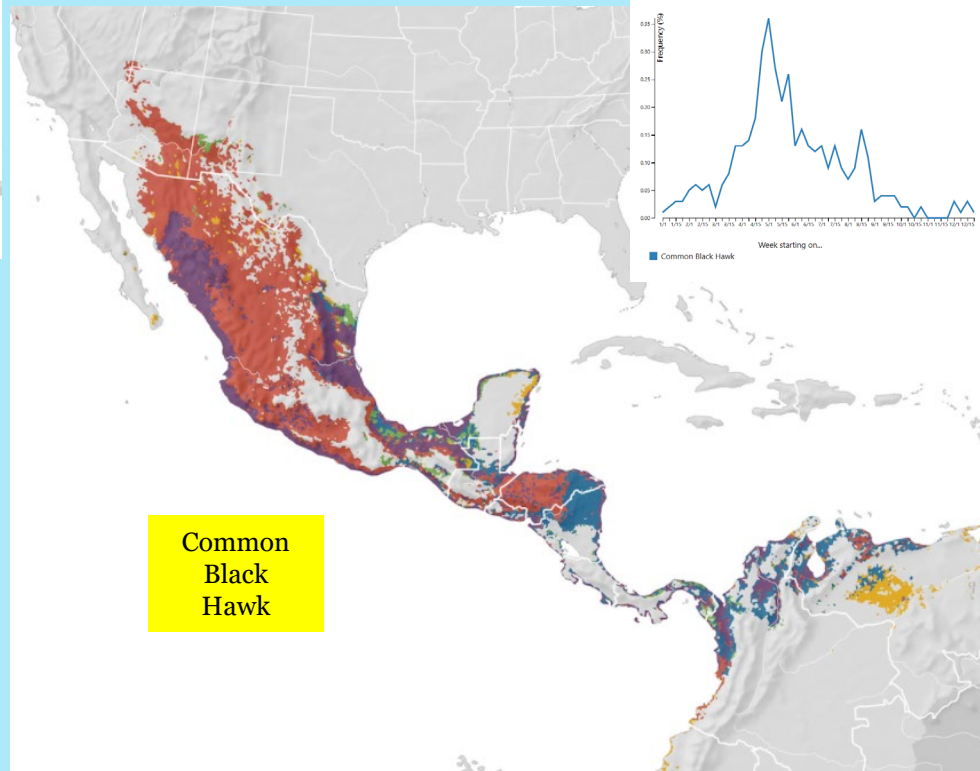

Golden

Gray

Hook-billed

Aplomado

Common Black

**RANGE  
RESTRICTED  
TEXANS  
(5)**

# RANGE RESTRICTED TEXANS (5)