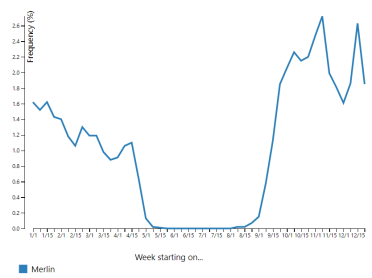

## RELATIVE ABUNDANCE

**Breeding season** May 17 - Jul 27

**Non-breeding season** Nov 30 - Jan 18

**Pre-breeding migratory season** Jan 25 - May 10

**Post-breeding migratory season** Aug 3 - Nov 23

Merlin

American Kestrel