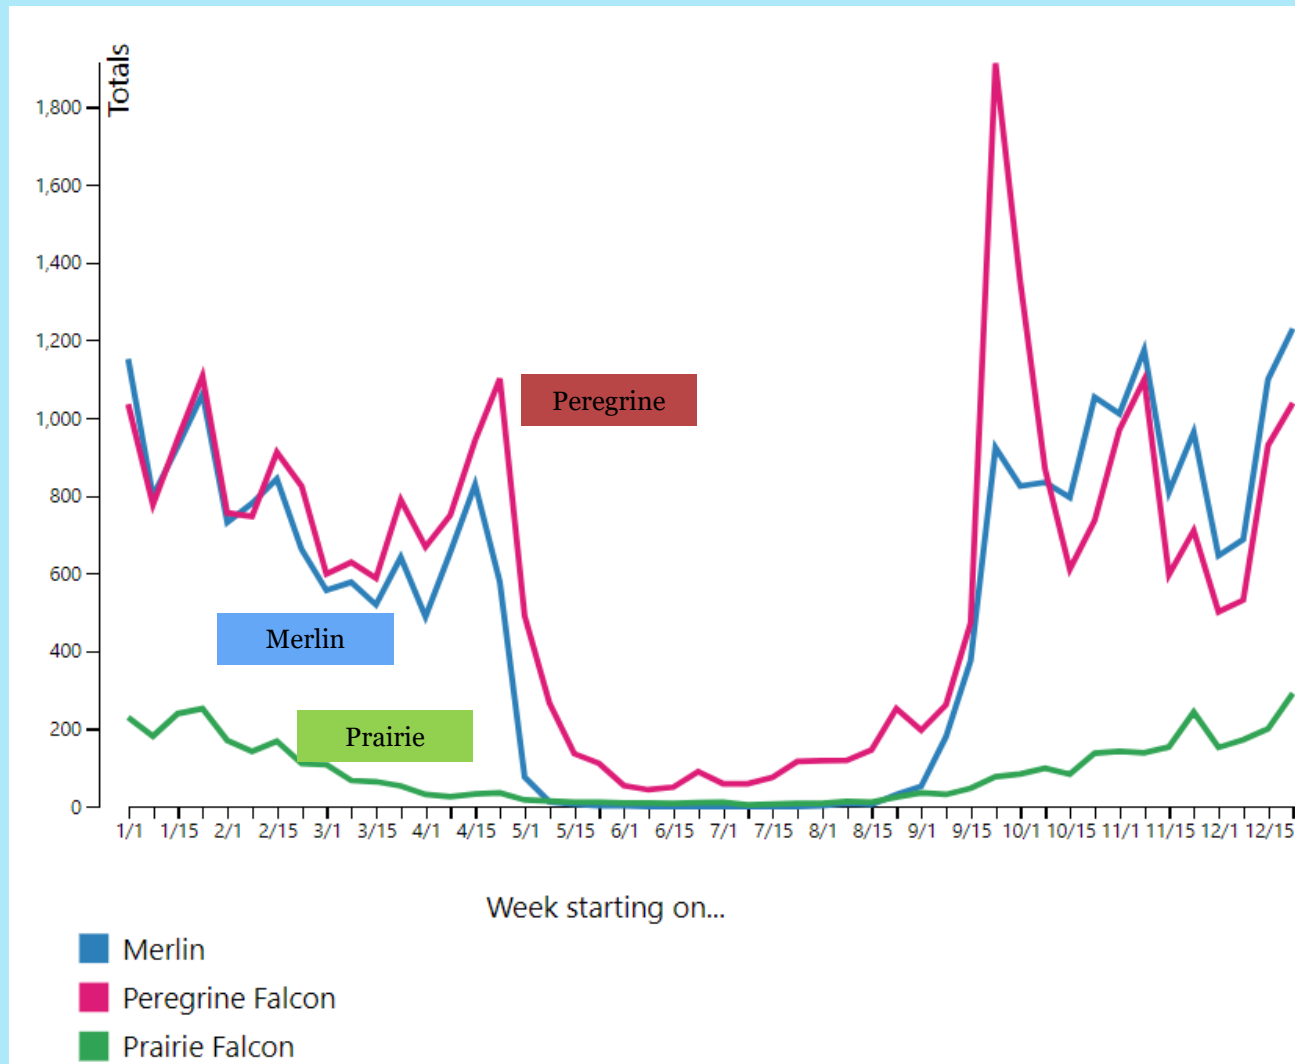

RAPTOR LIKELIHOOD IN TEXAS -- **FALCONS**