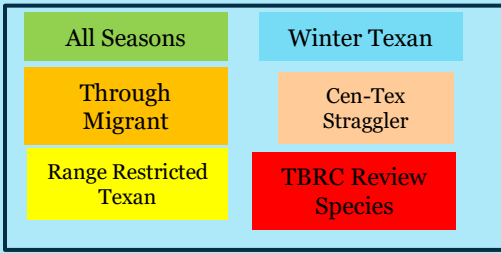

Harris's

Swallow-tailed

White-tailed

White-tailed

**RELATIVE ABUNDANCE**  
**Breeding season** May 17 - Jul 27  
**Non-breeding season** Nov 30 - Jan 18  
**Pre-breeding migratory season** Jan 25 - May 10  
**Post-breeding migratory season** Aug 3 - Nov 23

White-tailed Hawk

Harris's Hawk

**CEN-TEX STRAGGLERS (4)**

White-tailed Kite

Swallow-tailed Kite