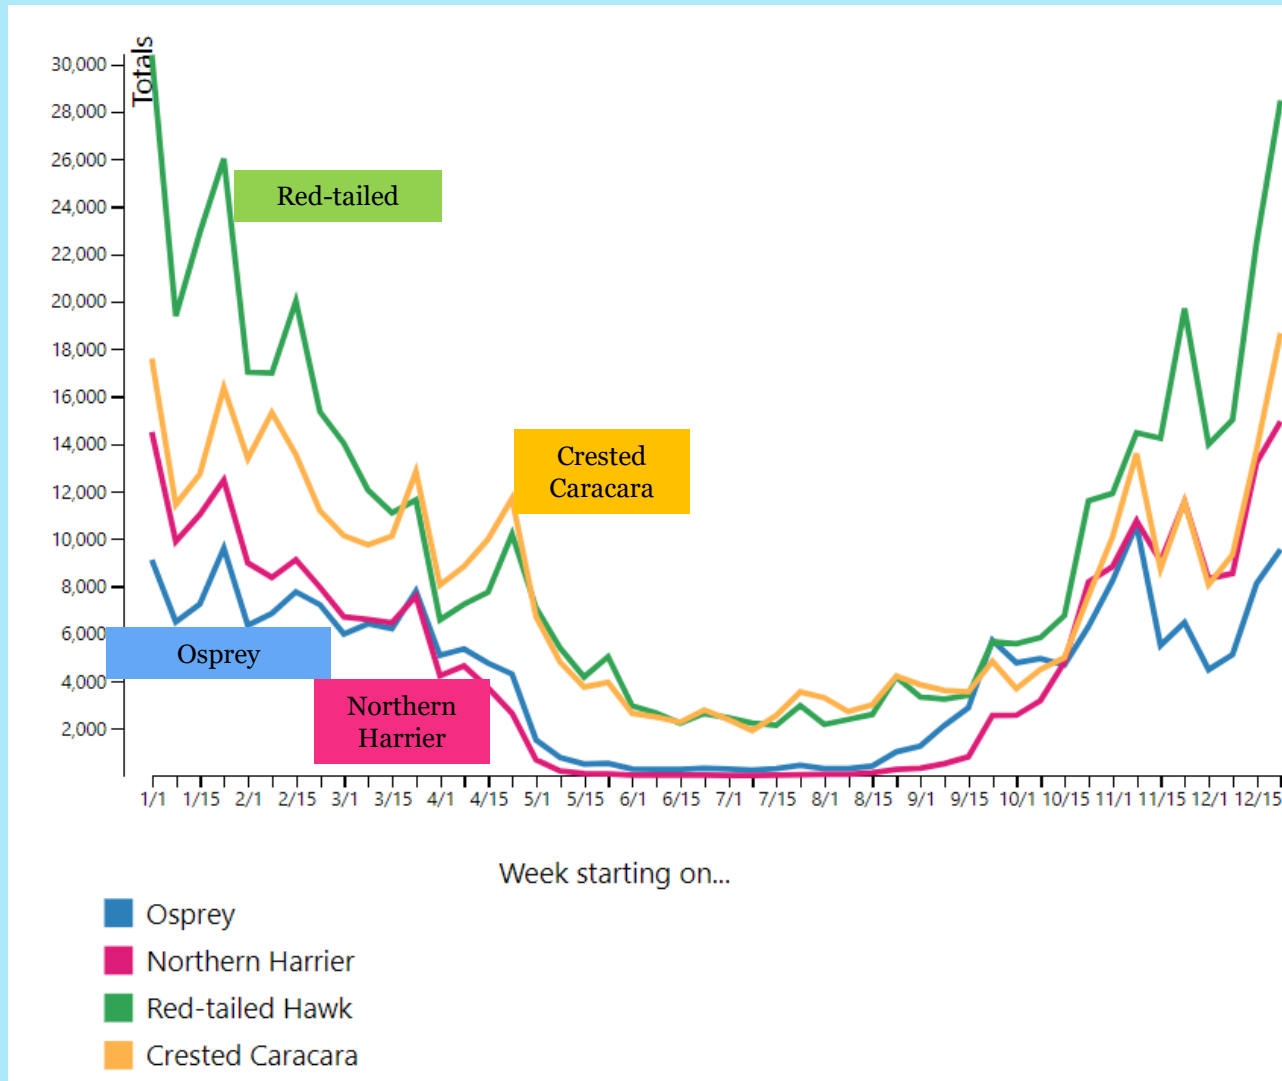

RAPTOR LIKELIHOOD IN TEXAS -- OTHER