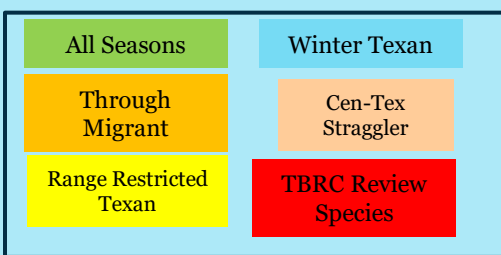

7 GROUPS OF **LIKELY** RAPTORS IN CEN-TEX (21 SPECIES)