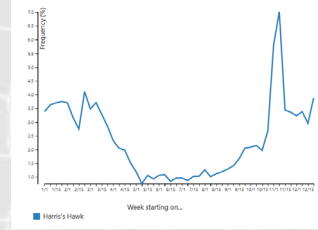

Harris's Hawk