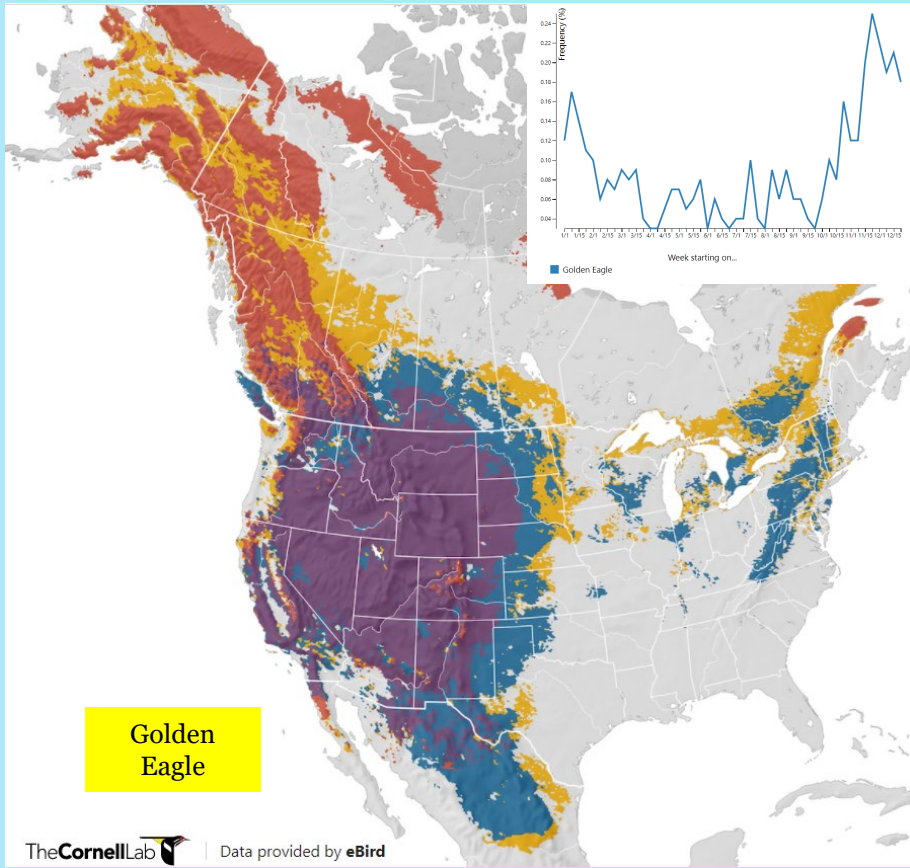

Golden

Gray

Hook-billed

Aplomado

Common Black

**RANGE  
RESTRICTED  
TEXANS  
(5)**