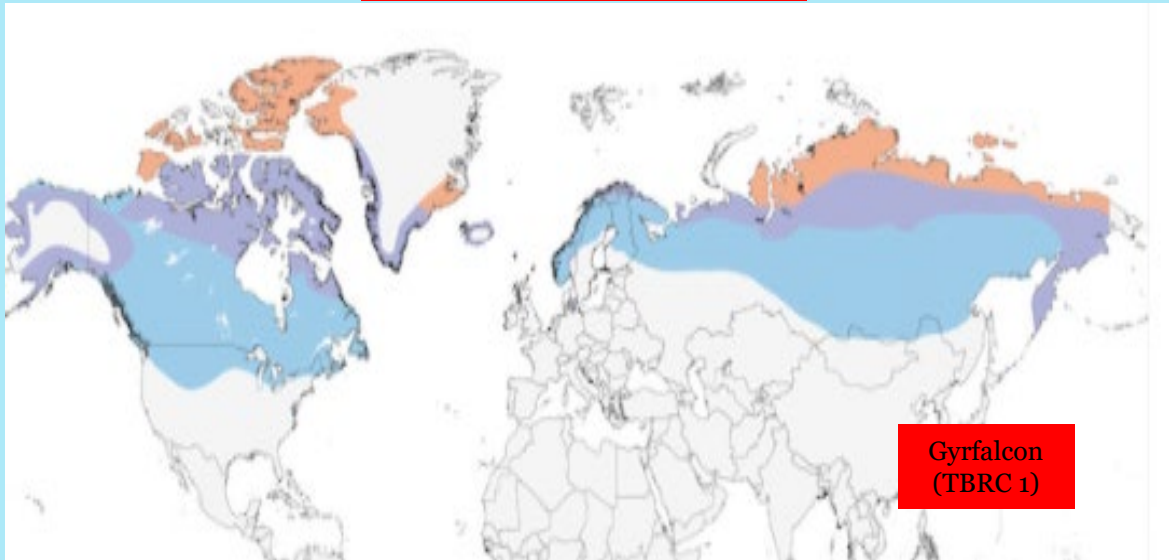

**TBRC REVIEW
SPECIES**

Gyr Falcon
(TBRC 1)