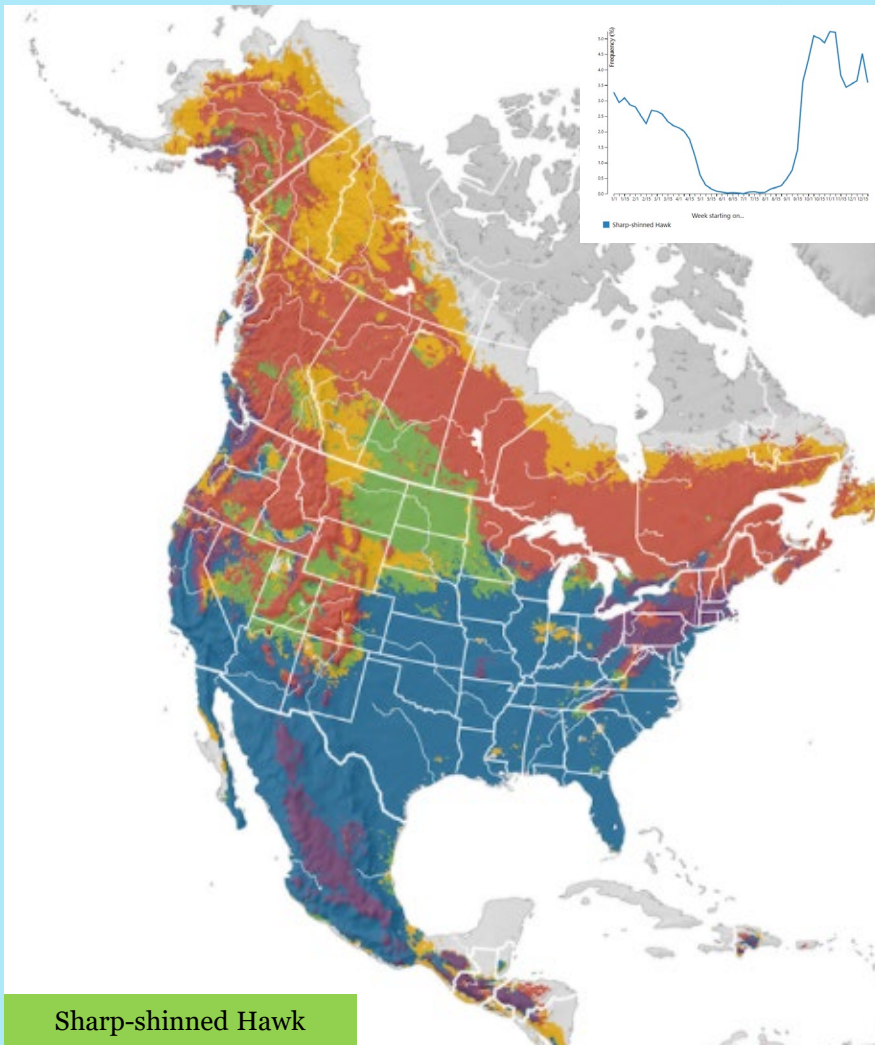

# VULTURES

Black Vulture

Turkey Vulture

# ACCIPITERS

Cooper's Hawk

Note: Seasonal ranges overlap and are stacked in the order above; view full range in season maps.

Sharp-shinned Hawk