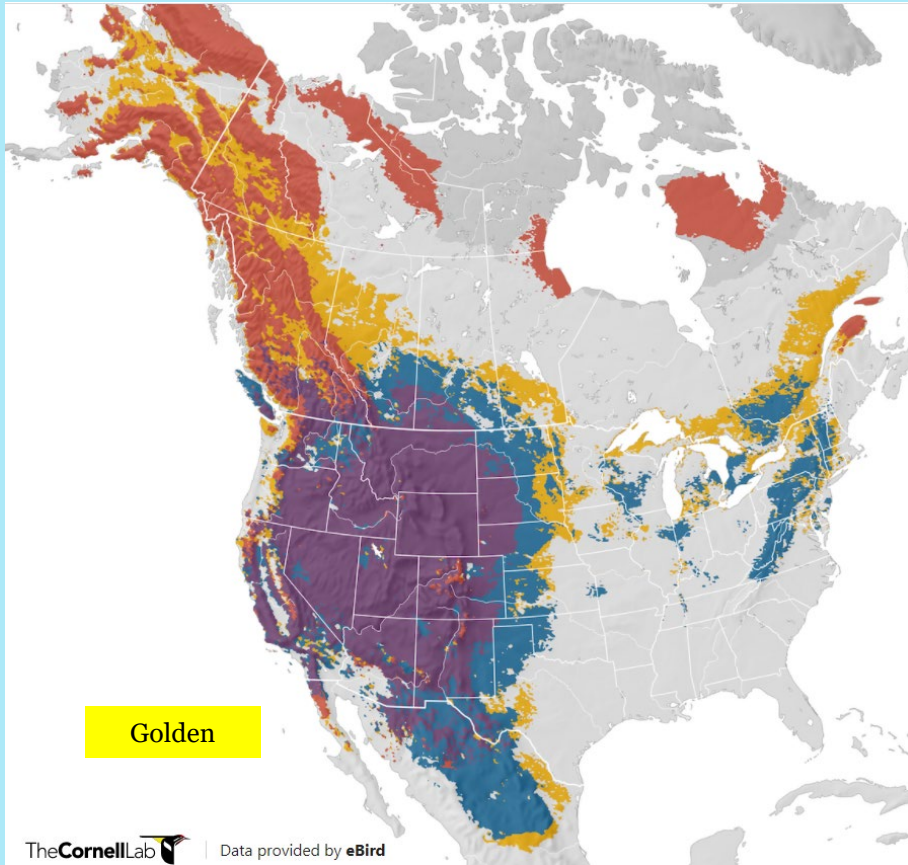

WINTER TEXANS