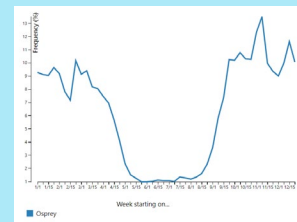

## RELATIVE ABUNDANCE

**Breeding season** May 17 - Jul 27

**Non-breeding season** Nov 30 - Jan 18

**Pre-breeding migratory season** Jan 25 - May 10

**Post-breeding migratory season** Aug 3 - Nov 23