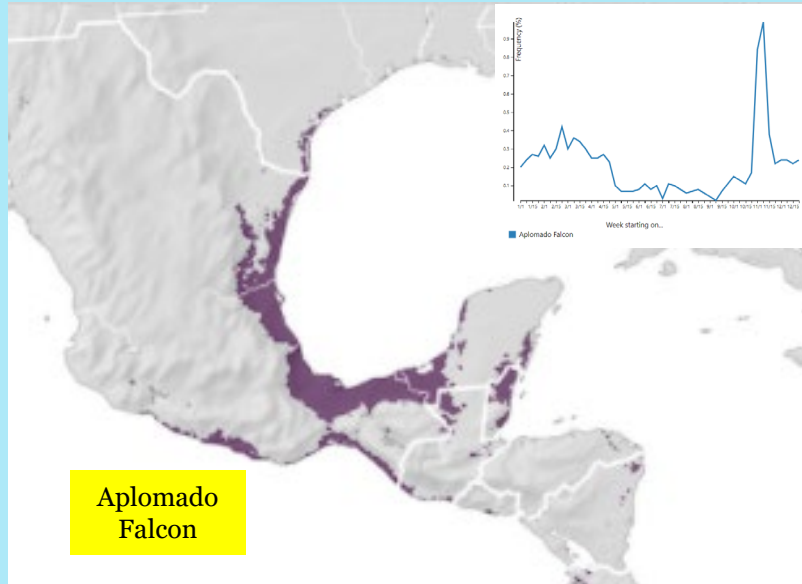

**RANGE
RESTRICTED
TEXANS
(5)**