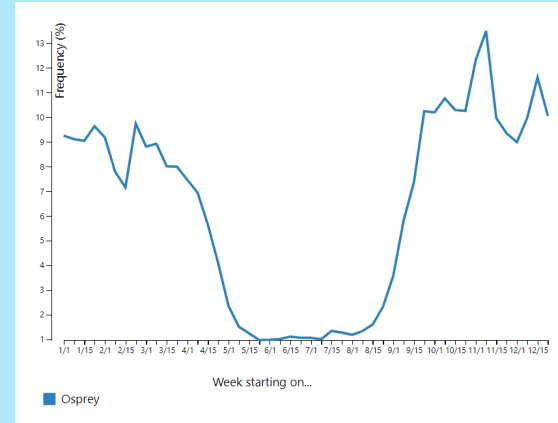

WINTER TEXANS

RELATIVE ABUNDANCE

Breeding season	May 17 - Jul 27
Non-breeding season	Nov 30 - Jan 18
Pre-breeding migratory season	Jan 25 - May 10
Post-breeding migratory season	Aug 3 - Nov 23