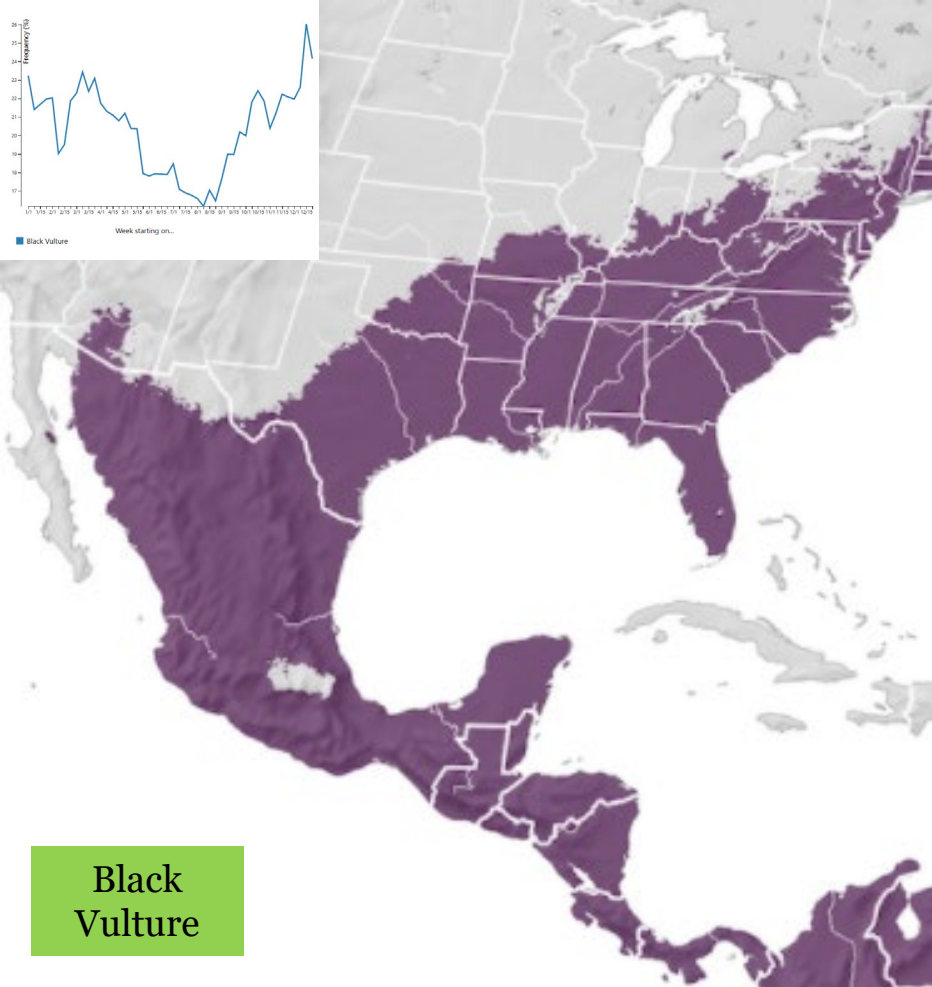

**Breeding season** May 17 - Jul 27

**Non-breeding season** Nov 30 - Jan 18

**Pre-breeding migratory season** Jan 25 - May 10

**Post-breeding migratory season** Aug 3 - Nov 23

# VULTURES

Black Vulture

Turkey Vulture

# ACCIPITERS

Cooper's Hawk

Note: Seasonal ranges overlap and are stacked in the order above; view full range in season maps.

Sharp-shinned Hawk