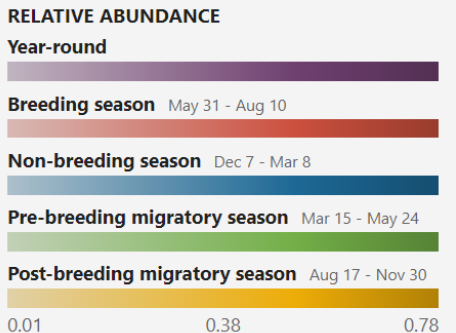

**Breeding season** May 17 - Jul 27

**Non-breeding season** Nov 30 - Jan 18

**Pre-breeding migratory season** Jan 25 - May 10

**Post-breeding migratory season** Aug 3 - Nov 23

# VULTURES

Black Vulture

Turkey Vulture

# ACCIPITERS

Cooper's Hawk

Note: Seasonal ranges overlap and are stacked in the order above; view full range in season maps.

Sharp-shinned Hawk