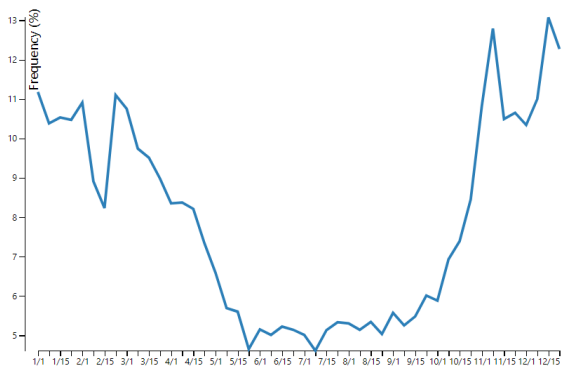

OTHER

Crested
Caracara

■ Crested Caracara

RELATIVE ABUNDANCE

Breeding season May 17 - Jul 27

Non-breeding season Nov 30 - Jan 18

Pre-breeding migratory season Jan 25 - May 10

Post-breeding migratory season Aug 3 - Nov 23