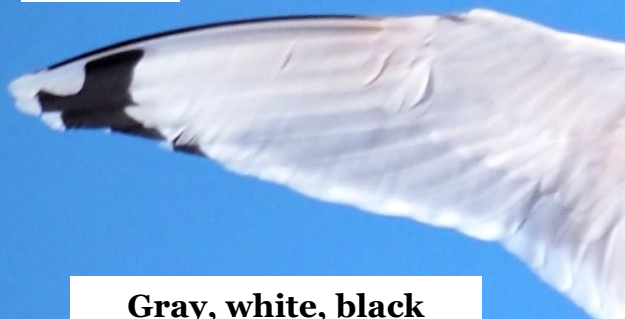

Bonaparte's

**ADULT
IN-FLIGHT
(DORSAL)**

Other Photos by Jeffrey E. Patterson

Herring

Photo by Markus Lilje

WINGTIPS UNDERWING

Photos by Jeffrey E. Patterson

WINGTIPS UNDERWING

Low
contrast
transition

Herring

Limited
black

White sub-
terminal
spots

Long
pointy
wings

Extensive
black

Laughing

Ring-billed

White sub-
terminal spots

Sharp
contrast

Less
black

Franklin's

Gray, white, black

Bonaparte's

White
leading
edge

Black
trailing
edge