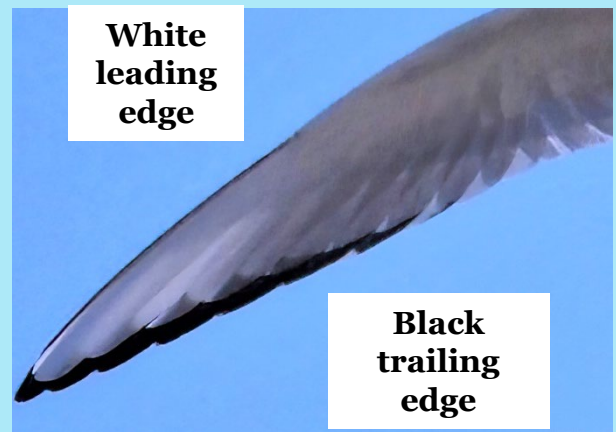

Low
contrast
transition

Herring

Limited
black

White sub-
terminal
spots

Long
pointy
wings

Extensive
black

Laughing

Ring-billed

White sub-
terminal spots

Sharp
contrast

Less
black

Franklin's

Gray, white, black

Bonaparte's

White
leading
edge

Black
trailing
edge

Herring

Laughing

Franklin's

Ring-billed

Bonaparte's

THE TEXAS HEX IN FLIGHT

- ▶ Ring-billed
 - ▶ <https://www.youtube.com/watch?v=fxJp9iU73qE>
- ▶ Herring
 - ▶ <https://youtu.be/EzWKhZf3N4c>
- ▶ Laughing
 - ▶ <https://youtu.be/PICt6yoIgdM>
- ▶ Franklin's
 - ▶ <https://youtu.be/ZF2Yyt2sITU>
- ▶ Bonaparte's
 - ▶ https://youtu.be/iqbNY_LZoqI
- ▶ LBBG