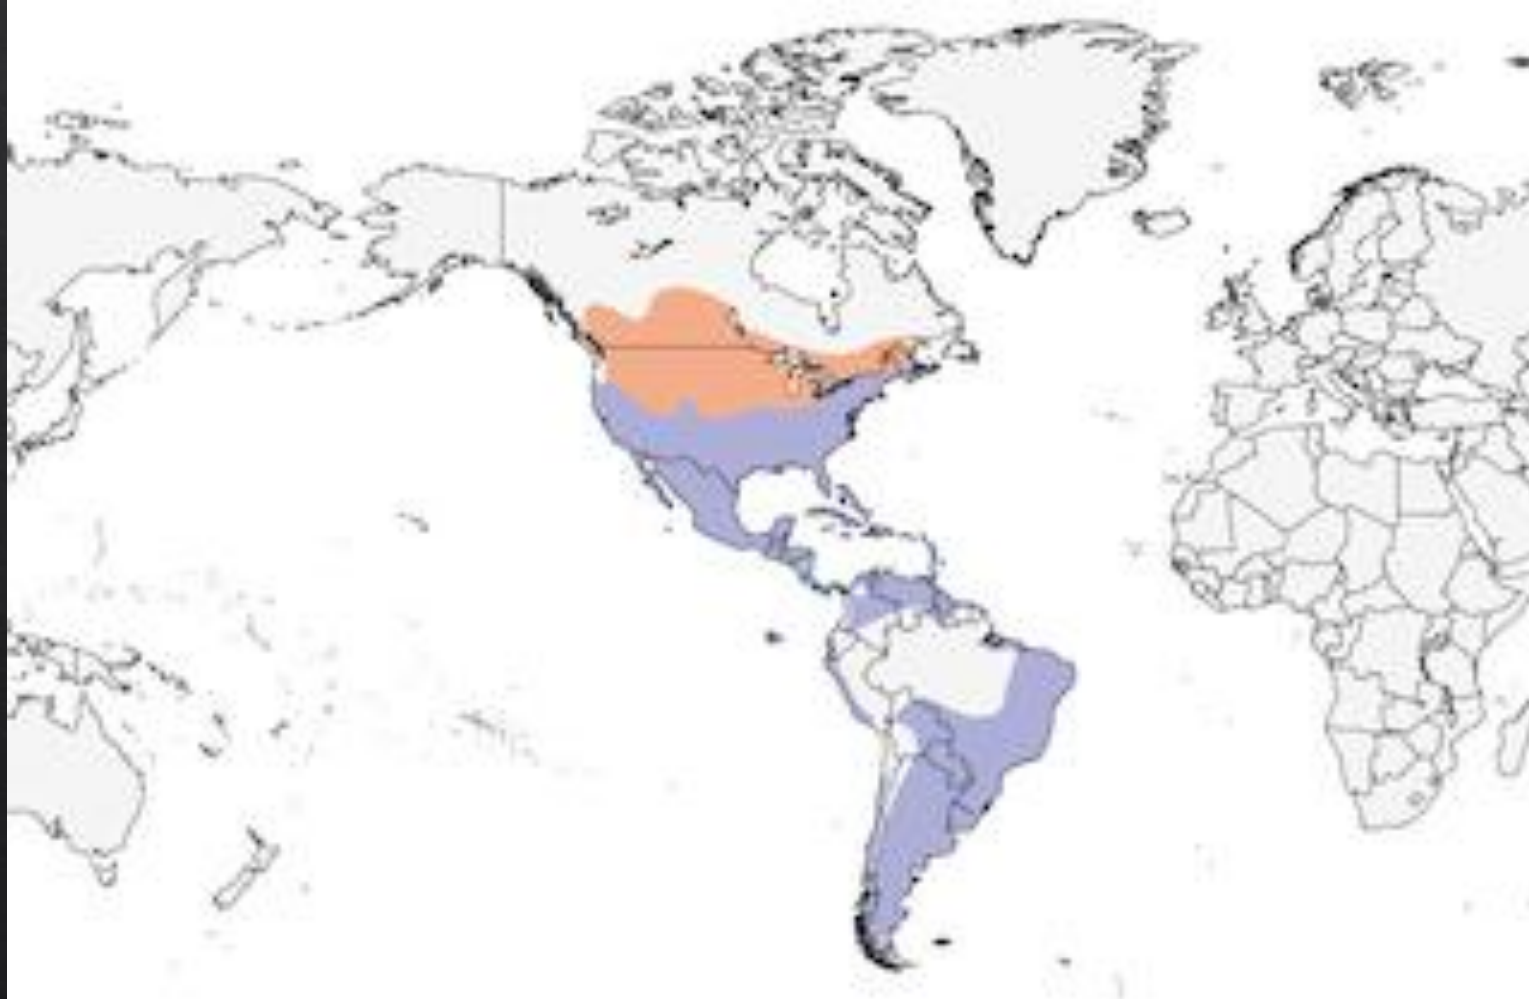

# Thrashers

Order: Passeriformes

Family: Mimidae— 10 genera, 35 species worldwide, 8 species regular in ABA area

# Brown Thrasher

- *Toxostoma rufum*
- Low tangled thickets and dense understory
- Suburban woodlands and hedges
- Forages on ground, takes berries in winter

- Rich musical phrases each repeated two or three times

# Curve-billed Thrasher

- *Toxostoma curvirostre*
- Dry desert brush, grasslands with cactus
- Suburbs in desert areas
- Forages on ground, often in open
- Call a distinctive “whit-wheet!”
- Song harsh and buzzy run-on of two-note phrases