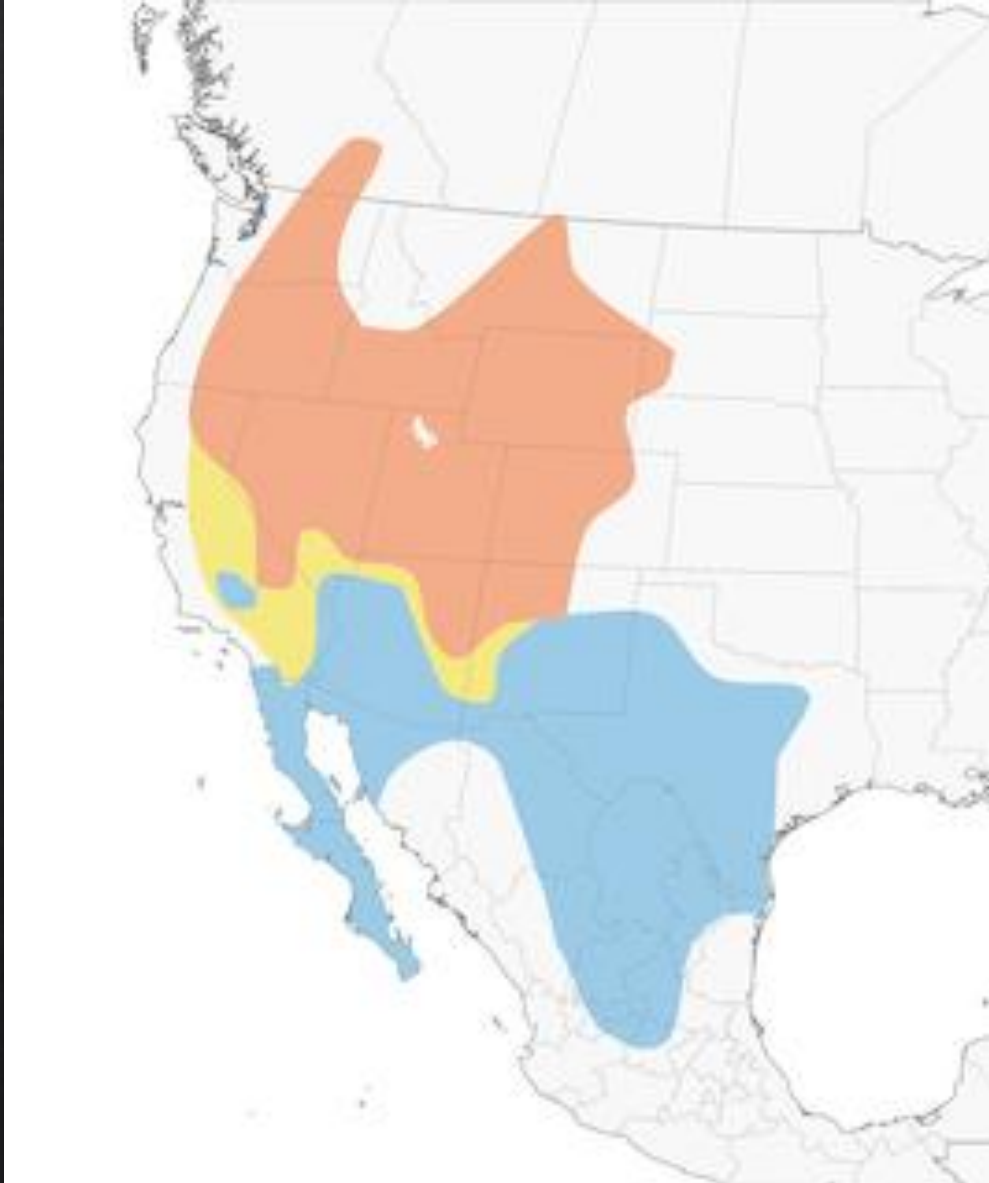

# Curve-billed Thrasher

- *Toxostoma curvirostre*
- Dry desert brush, grasslands with cactus
- Suburbs in desert areas
- Forages on ground, often in open
- Call a distinctive “whit-wheet!”
- Song harsh and buzzy run-on of two-note phrases

# Crissal Thrasher

- Larger than Curve-billed
- Dark brownish gray
- Overall plain
- Long, slender, curved bill
- Dark malar stripe
- Rusty undertail coverts

# Sage Thrasher

- *Oreoscoptes montanus*
- Dry open country with low brush
- Mostly forages on ground like a robin
- Not shy
  
- Song a long-winded warble of mellow whistles, little pitch change