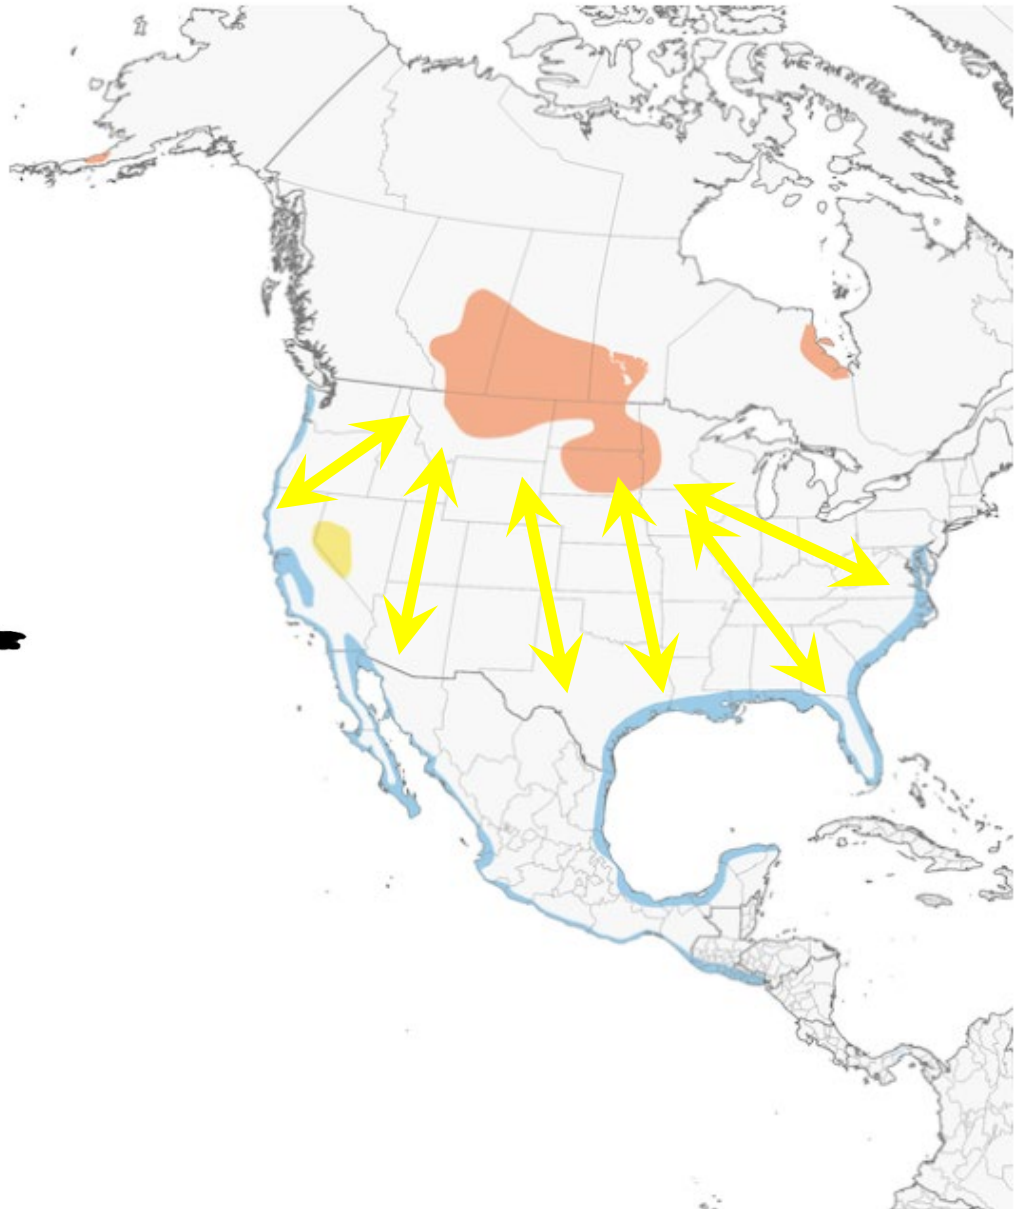

Marbled Godwit