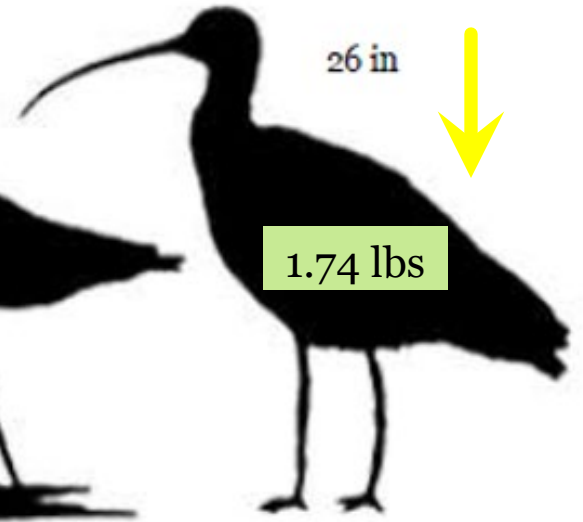

Black Wing Patch

Long-billed Curlew

Long-billed Curlew

17.5 in

American Oystercatcher

18.75 in

American Avocet

19.25 in

Marbled Godwit

26 in

Long-billed Curlew

16.5 in

Willet (Western)

16.75 in

Hudsonian Godwit

16.75 in