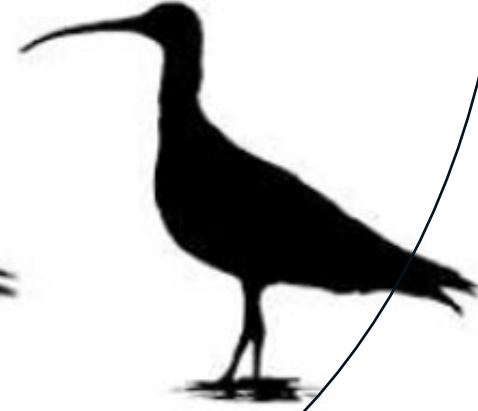

Long-billed Curlew

16.5 in

Willet (Western)

16.75 in

Hudsonian Godwit

16.75 in

Whimbrel

Godwits & Curlews