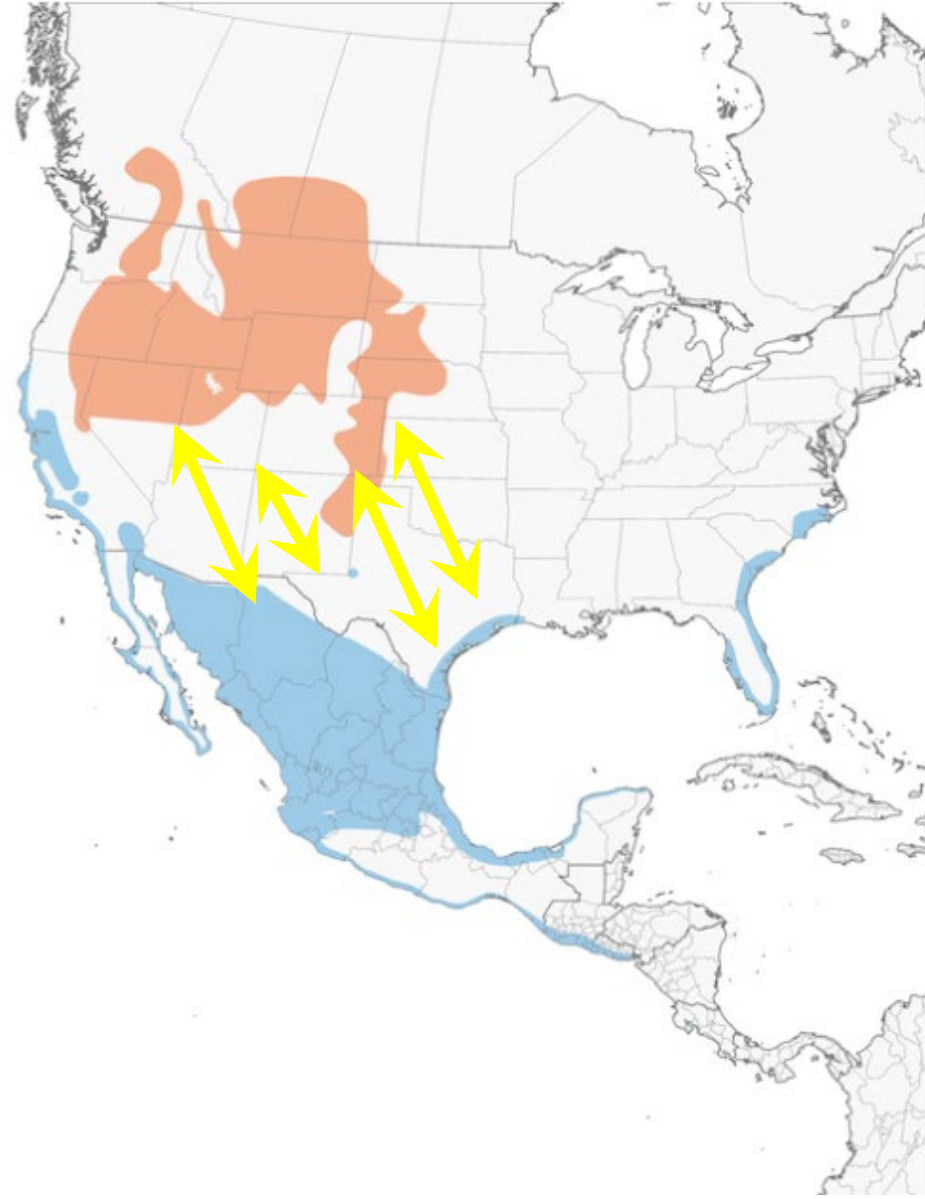

Buffy

Hornsby Bend
4/18/23

Hornsby Bend

4/17/25

Barred Tan
Rump

Marbled
Godwit

Marbled Godwit

Hudsonian Godwit

Black Wing Patch

Long-billed Curlew

Long-billed Curlew

17.5 in

American Oystercatcher

18.75 in

American Avocet

19.25 in

Marbled Godwit

26 in

Long-billed Curlew

16.5 in

Willet (Western)

16.75 in

Hudsonian Godwit

16.75 in