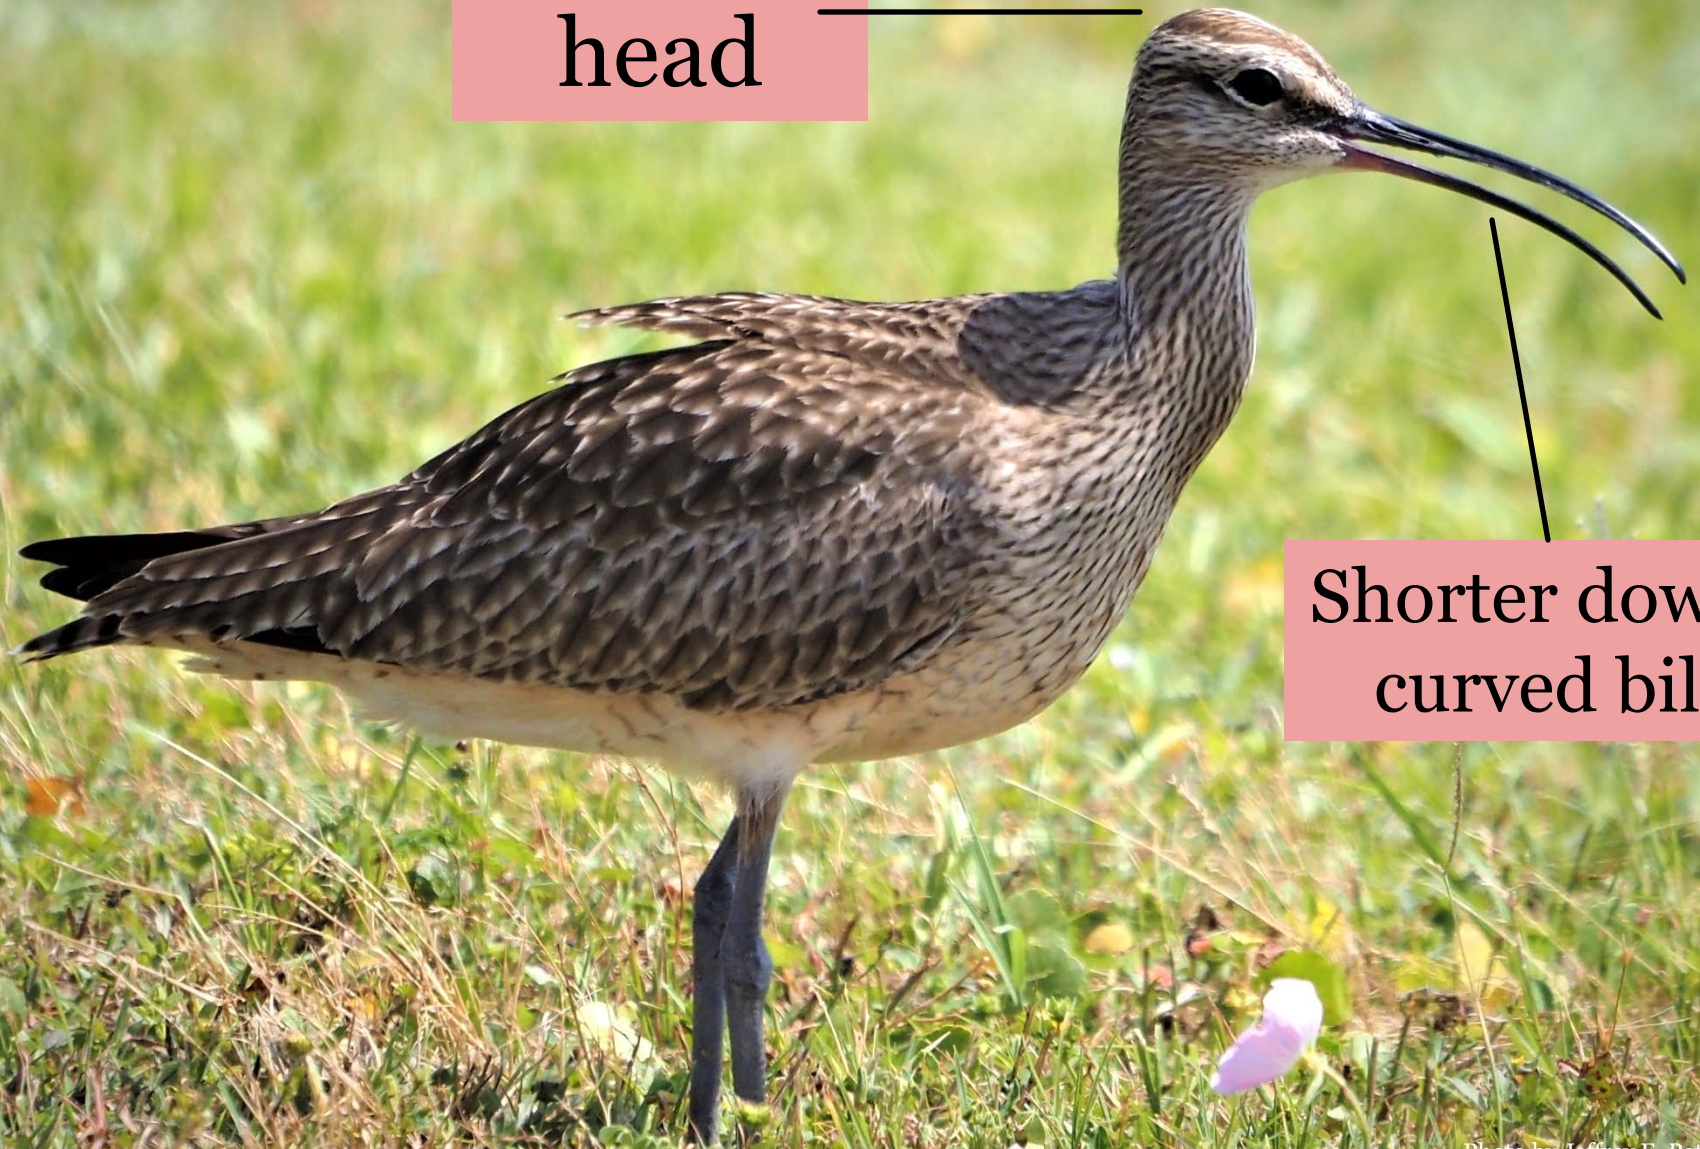

“ELLIPTICAL” MIGRANTS

White-rumped Sandpiper

Whimbrel

Hudsonian Godwit

American Golden Plover

Striped
head

Shorter down-
curved bill

Pale supercilium
bordered by dark stripe

Dark eye-stripe

Photo by Jeffrey E. Patterson

Long-billed Curlew

Photo by Jeffrey E. Patterson

Whimbrel

Long-billed Curlew

Photos by Jeffrey E. Patterson

Photo by Jeffrey E. Patterson