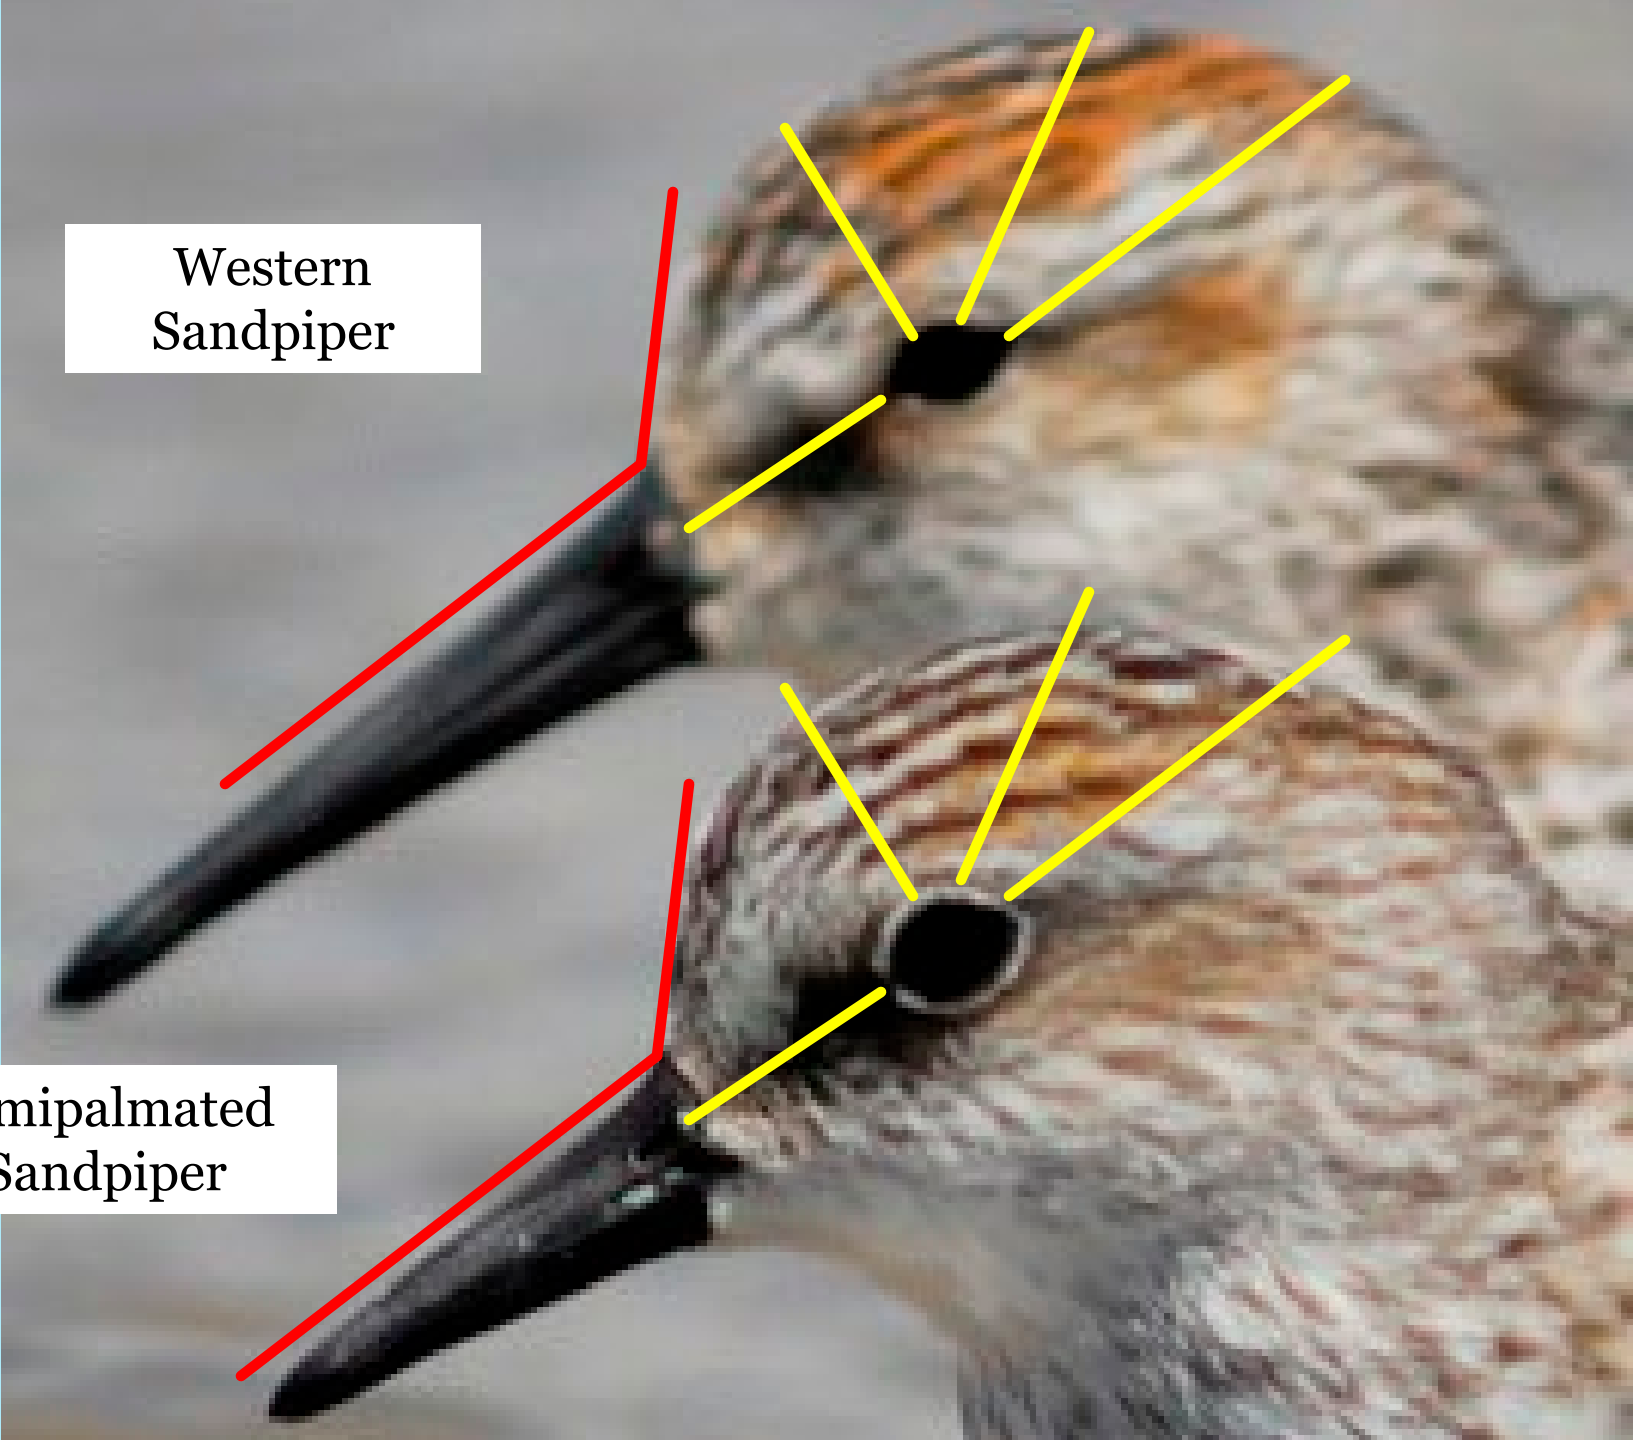

Semipalmated

Straight,
blunt-
tipped Bill

Semipalmated

Photo by Jeffrey E. Patterson

Jan Feb Mar **Apr** May Jun Jul Aug Sep Oct Nov Dec

A photograph of two Semipalmated plovers standing in shallow, rippling water. The birds have long, dark bills and are covered in intricate brown and white mottled patterns on their heads and backs. The foreground bird is in sharp focus, while the second bird behind it is slightly blurred. The water is a light, muddy brown color.

Western

Semipalmated

Western
Sandpiper

Semipalmated
Sandpiper

Semipalmated

Worn
Alternate

Same
date/location
(August)

Western