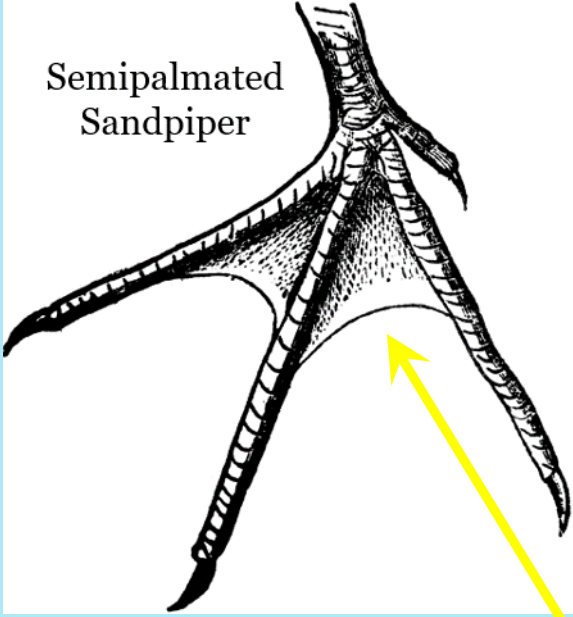

Photo by Jeffrey E. Patterson

Jan Feb Mar **Apr** May Jun Jul Aug Sep Oct Nov Dec

Western

Least

Photo by Jeffrey E. Patterson

Jan Feb Mar Apr May Jun Jul Aug **Sep** Oct Nov Dec

SEMIPALMATED SANDPIPER

“BLUNT BILL”

Population
Estimate
2.3 million

SHORE-BIRDING IS COMPARATIVE BIRDING

Lefty

Righty

What's different?
What's the same ?

Species: Semipalmated Sandpiper DATE: Dec-Feb, Past 10 years LOCATION:

Semipalmated Sandpiper
 Last 10 years
Texas sightings
in winter
 (Dec, Jan, Feb)

“SEMI-PALMATED”

Drawing by Florida Center for Instructional Technology

A close-up photograph of a Western Sandpiper's bill and feet on a sandy beach. The bird's bill is long and straight, with a distinct hook at the tip. The feet are long and thin. The sand is light-colored and textured. A yellow arrow points to the hook at the tip of the bill. A red rectangular box contains the text "Western Sandpiper".