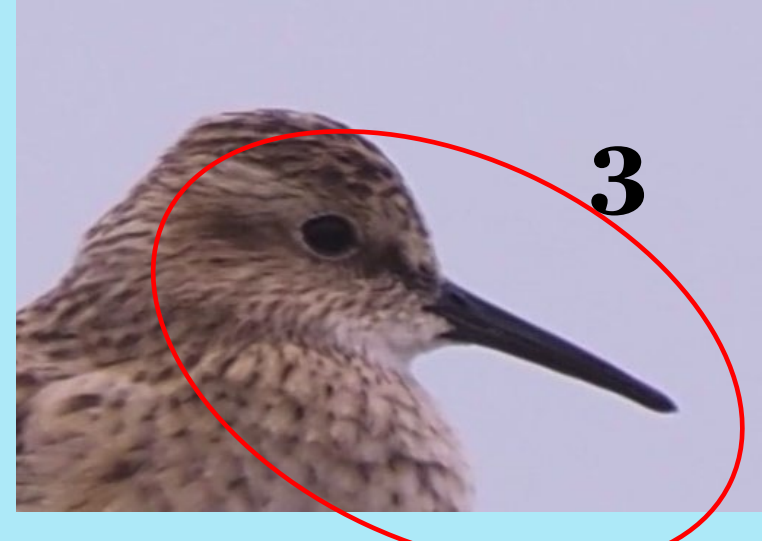

4

Brown

Brown

3

“Peeps”

Which ones
have fine-
tipped bills?

PEEP DISTRIBUTION AT HORNSBY

- ▶ Least
 - ▶ Year round 90% of the shorebirds are Least
 - ▶ Almost always present
- ▶ Western
 - ▶ Moderate numbers in spring, fall and winter
- ▶ Semipalmated
 - ▶ Moderate numbers in spring and fall
 - ▶ None in winter
- ▶ Baird's
 - ▶ Small numbers in spring
 - ▶ Generally a few more in fall
- ▶ White-rumped
 - ▶ Small numbers in spring
 - ▶ Very, very rare in fall

Generic Sandpiper Annual Life Cycle

LEAST SANDPIPER

THE PEEP WITH DRY FEET

Population Estimate
700,000

THE BILL & HEAD

Small
round
head
(dove-like)

Least

Fine-tipped