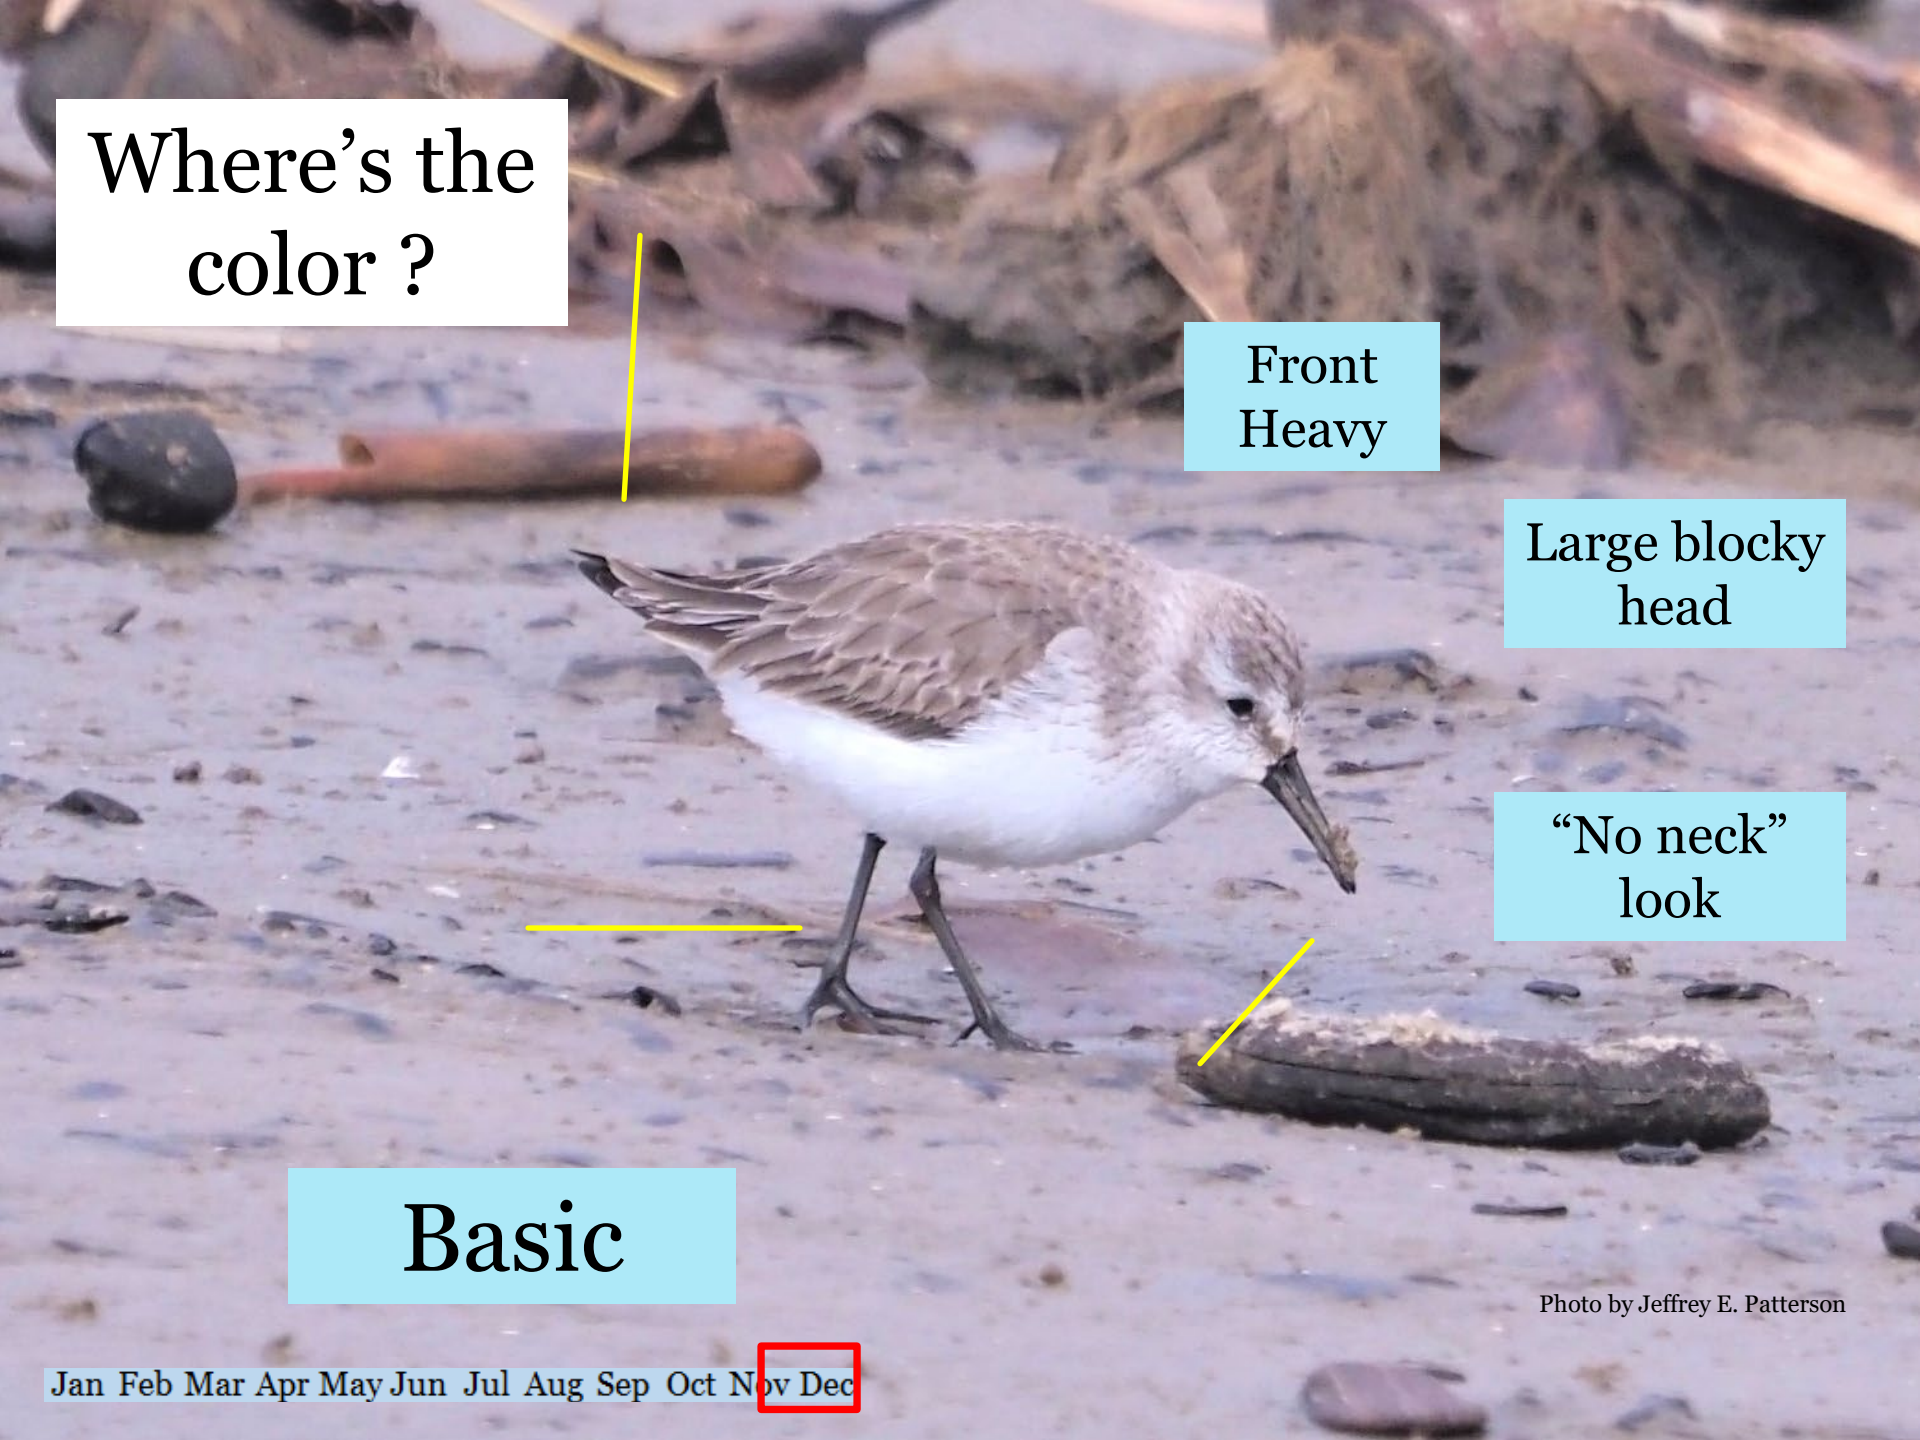

Where's the color ?

Front Heavy

Large blocky head

"No neck" look

Basic

Jan Feb Mar Apr May Jun Jul Aug Sep Oct Nov Dec

Photo by Jeffrey E. Patterson