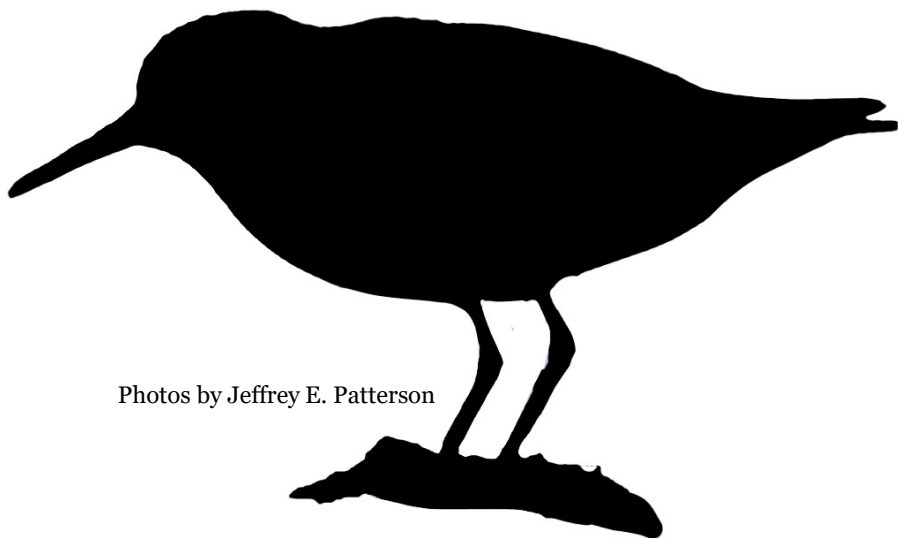

“SEMI-PALMATED”

Drawing by Florida Center for Instructional Technology

A close-up photograph of a Western Sandpiper's bill and feet on a sandy beach. The bird's bill is long and straight, with a distinct hook at the tip. The feet are long and thin. The sand is light-colored and textured. A yellow arrow points to the hook at the tip of the bill. A red rectangular box contains the text "Western Sandpiper".

**Western
Sandpiper**

Piping Plover

Western Sandpiper

Can you
ID?

Semipalmated

Western

Least

Photos by Jeffrey E. Patterson