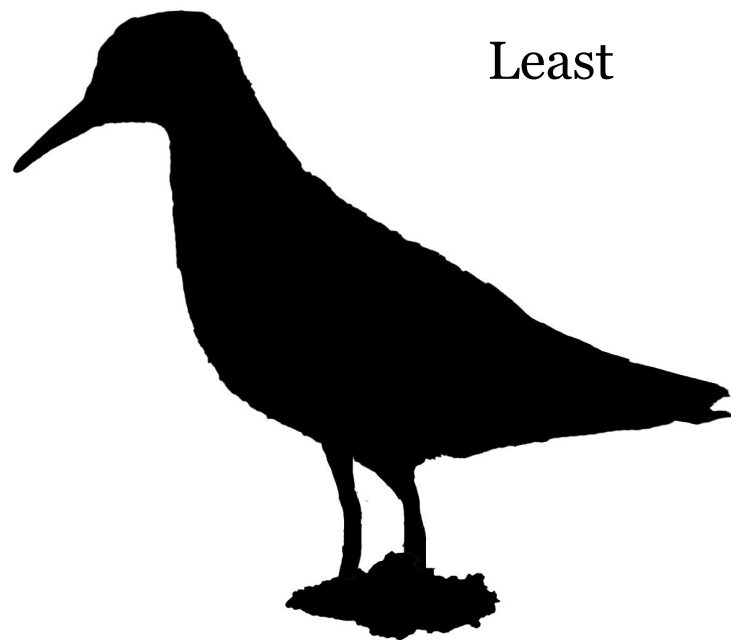

“SEMI-PALMATED”

Drawing by Florida Center for Instructional Technology

A close-up photograph of a Western Sandpiper's bill and feet on a sandy beach. The bird's bill is long and straight, with a distinct hook at the tip. The feet are long and thin. The sand is light-colored and textured. A yellow arrow points to the hook at the tip of the bill. A red rectangular box contains the text "Western Sandpiper".

**Western
Sandpiper**

Piping Plover

Western Sandpiper

Can you
ID?

Semipalmated

Western

Least

Photos by Jeffrey E. Patterson