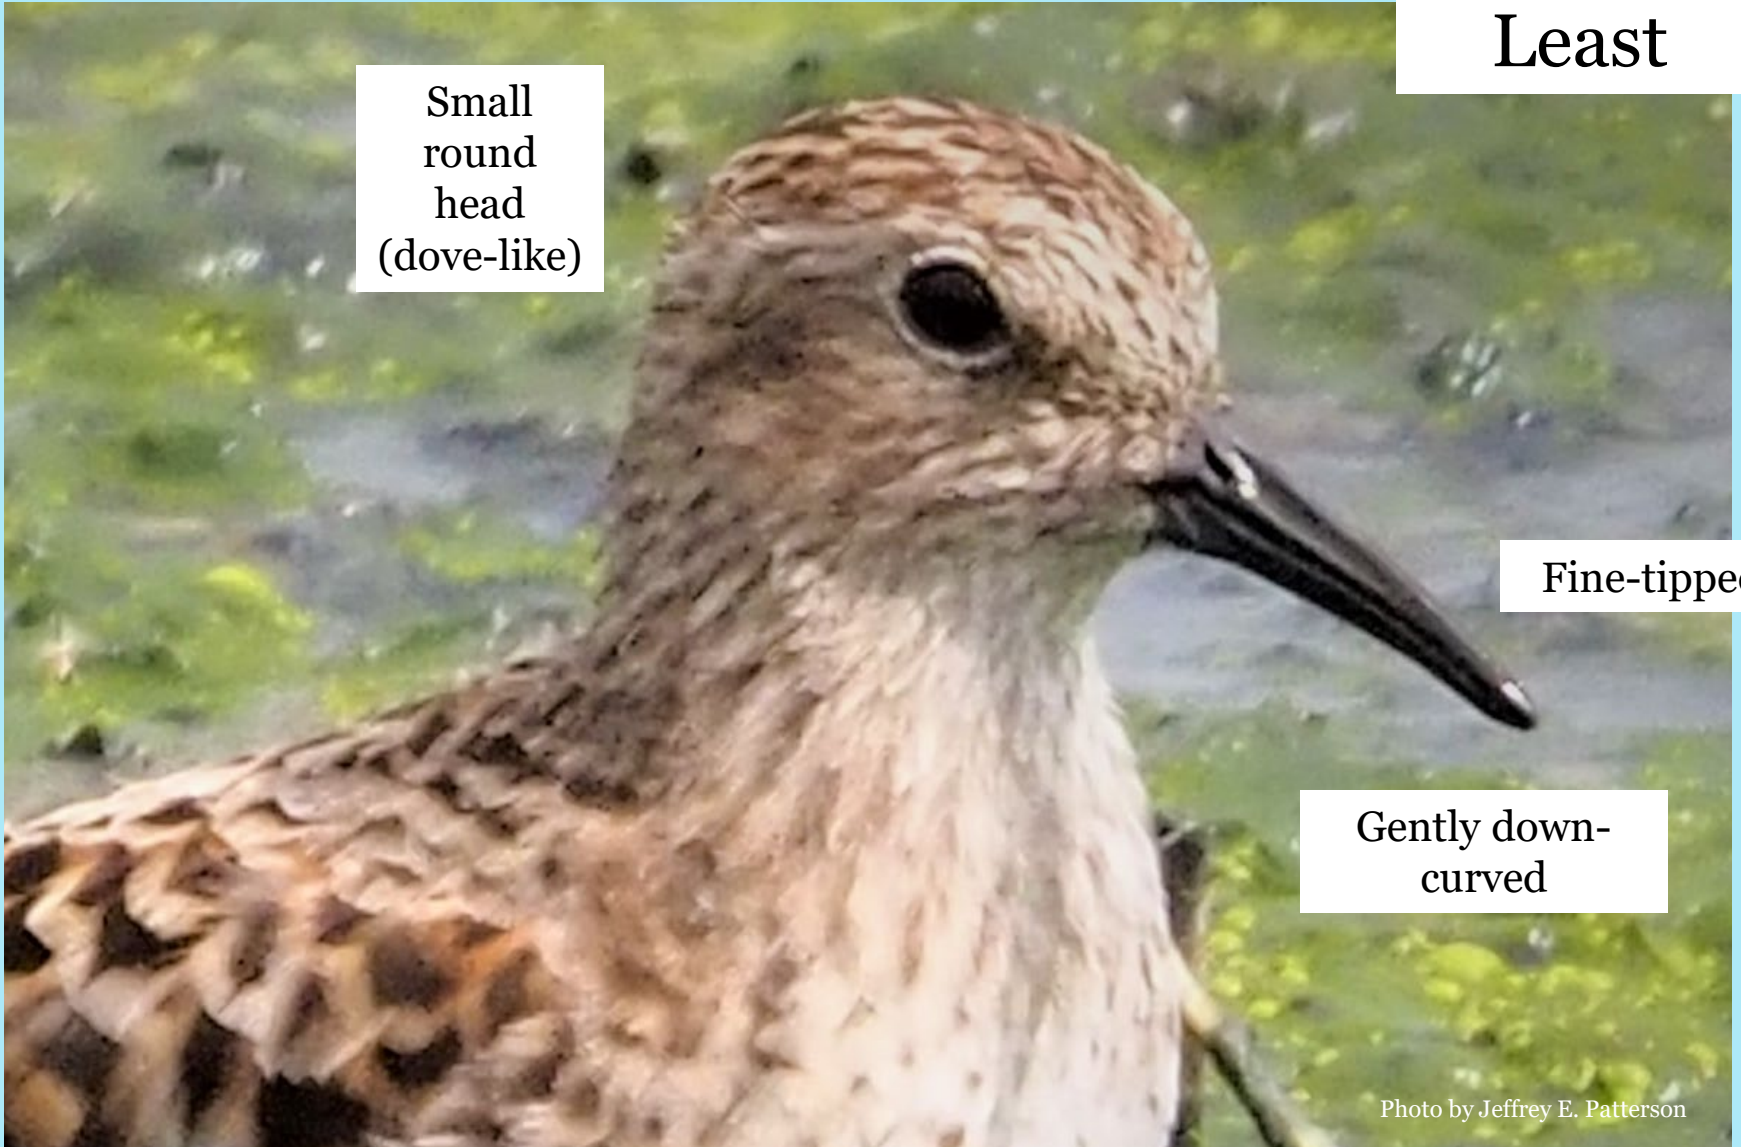

Generic Sandpiper Annual Life Cycle

LEAST SANDPIPER

THE PEEP WITH DRY FEET

Population Estimate
700,000

THE BILL & HEAD

Small
round
head
(dove-like)

Least

Fine-tipped