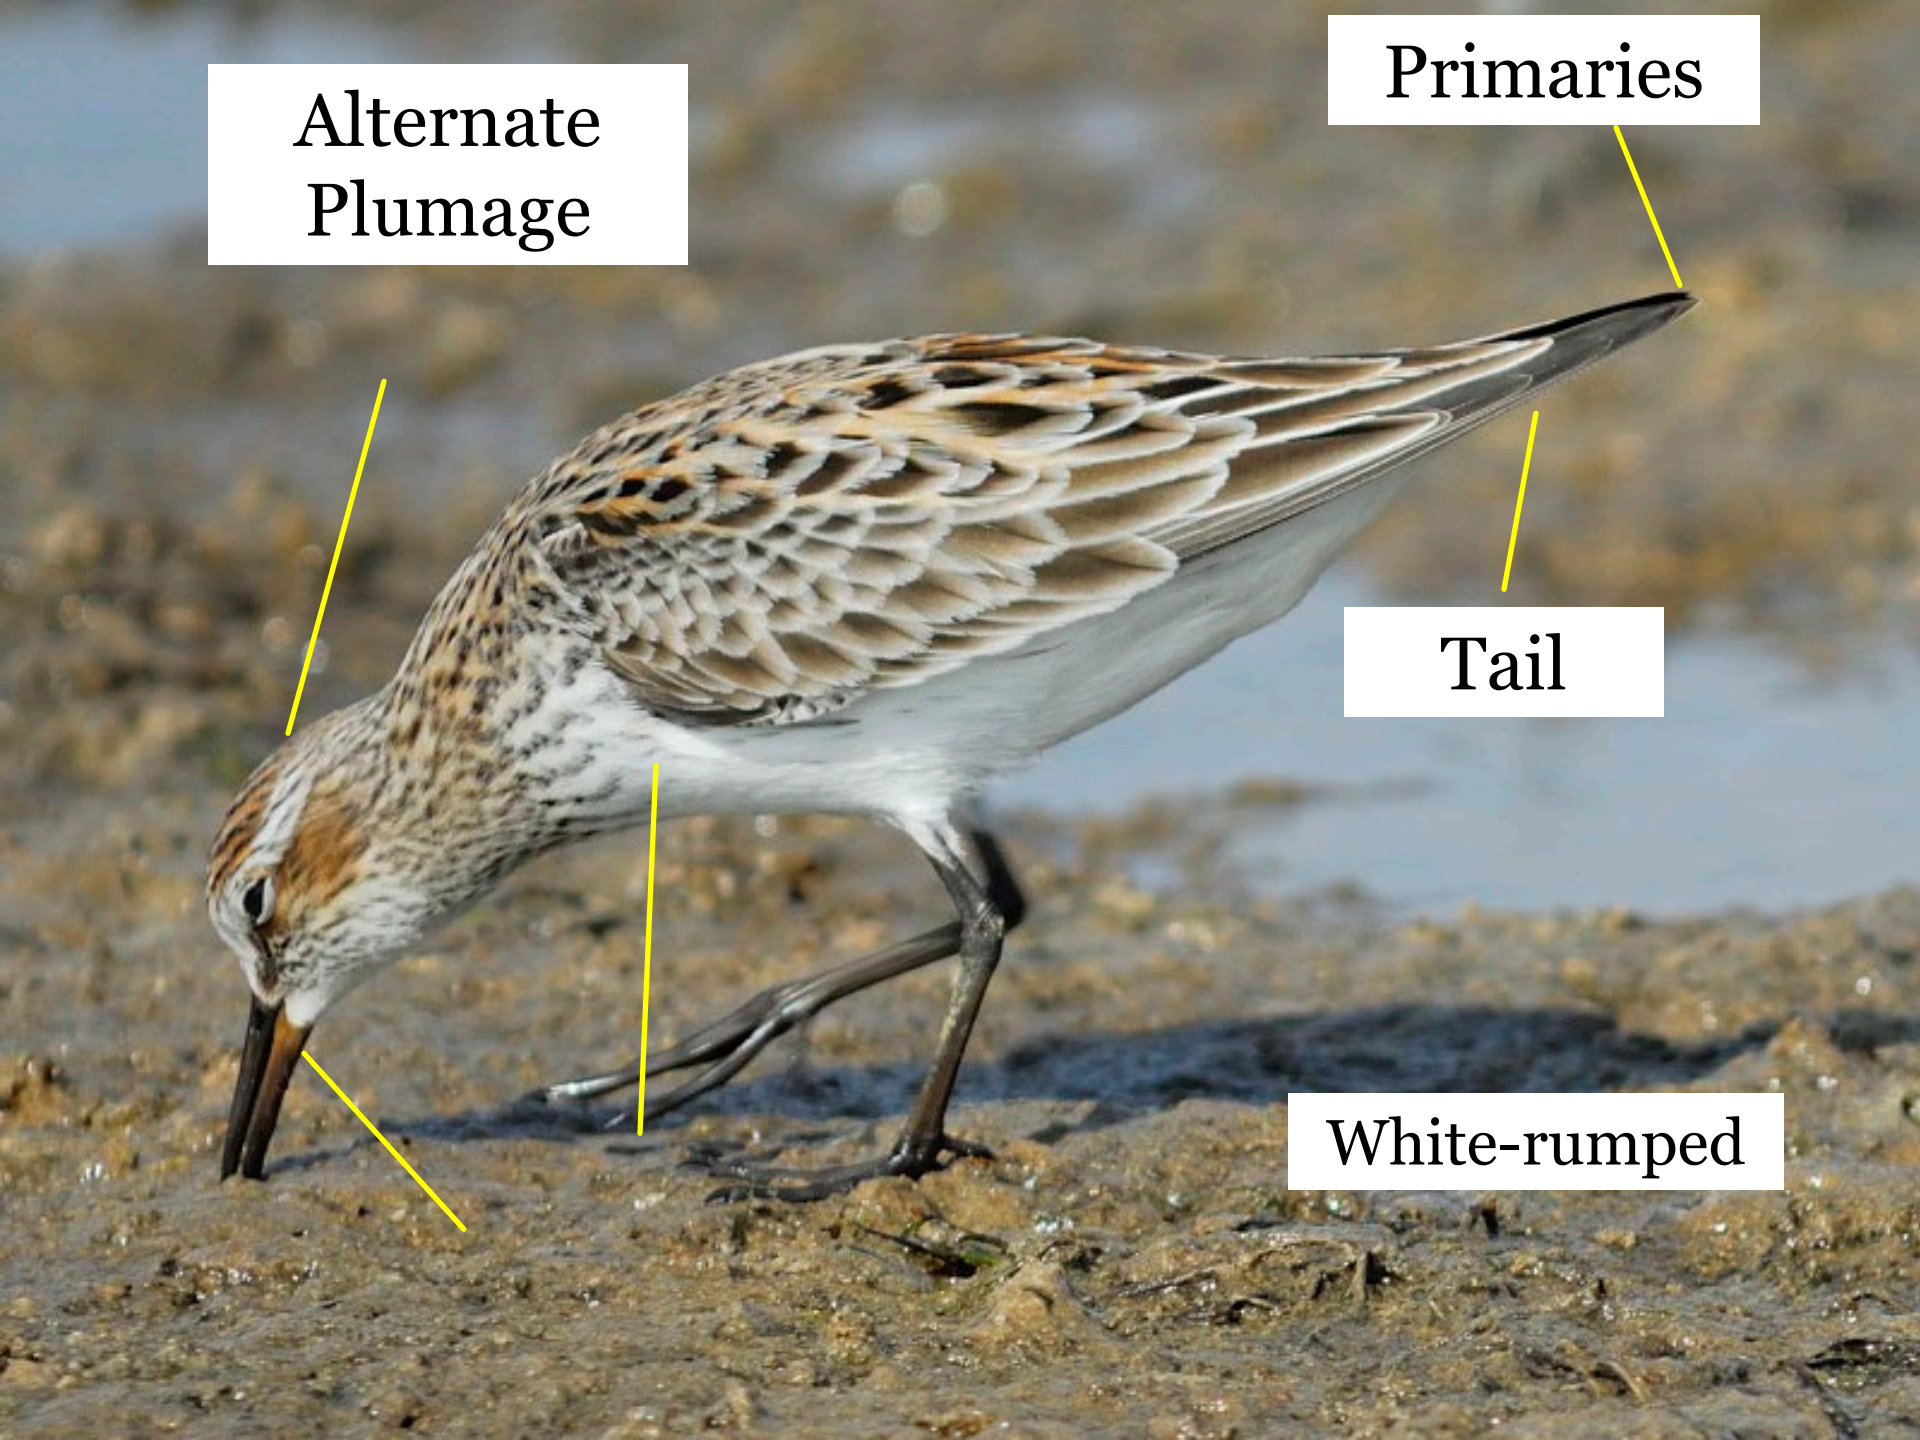

Baird's

Photo by Jeffrey E. Patterson

“ELLIPTICAL” MIGRANTS

White-rumped Sandpiper
Whimbrel
Hudsonian Godwit
American Golden Plover

WHITE-RUMPED SANDPIPER LONG-WINGED STREAKY-FLANKED PEEP

Population
Estimate
1.7 million

Primaries

Tail

White-rumped

Long “attenuated” look

White-rumped

White-rumped

More of a “necklace”
than a “band”

White-rumped