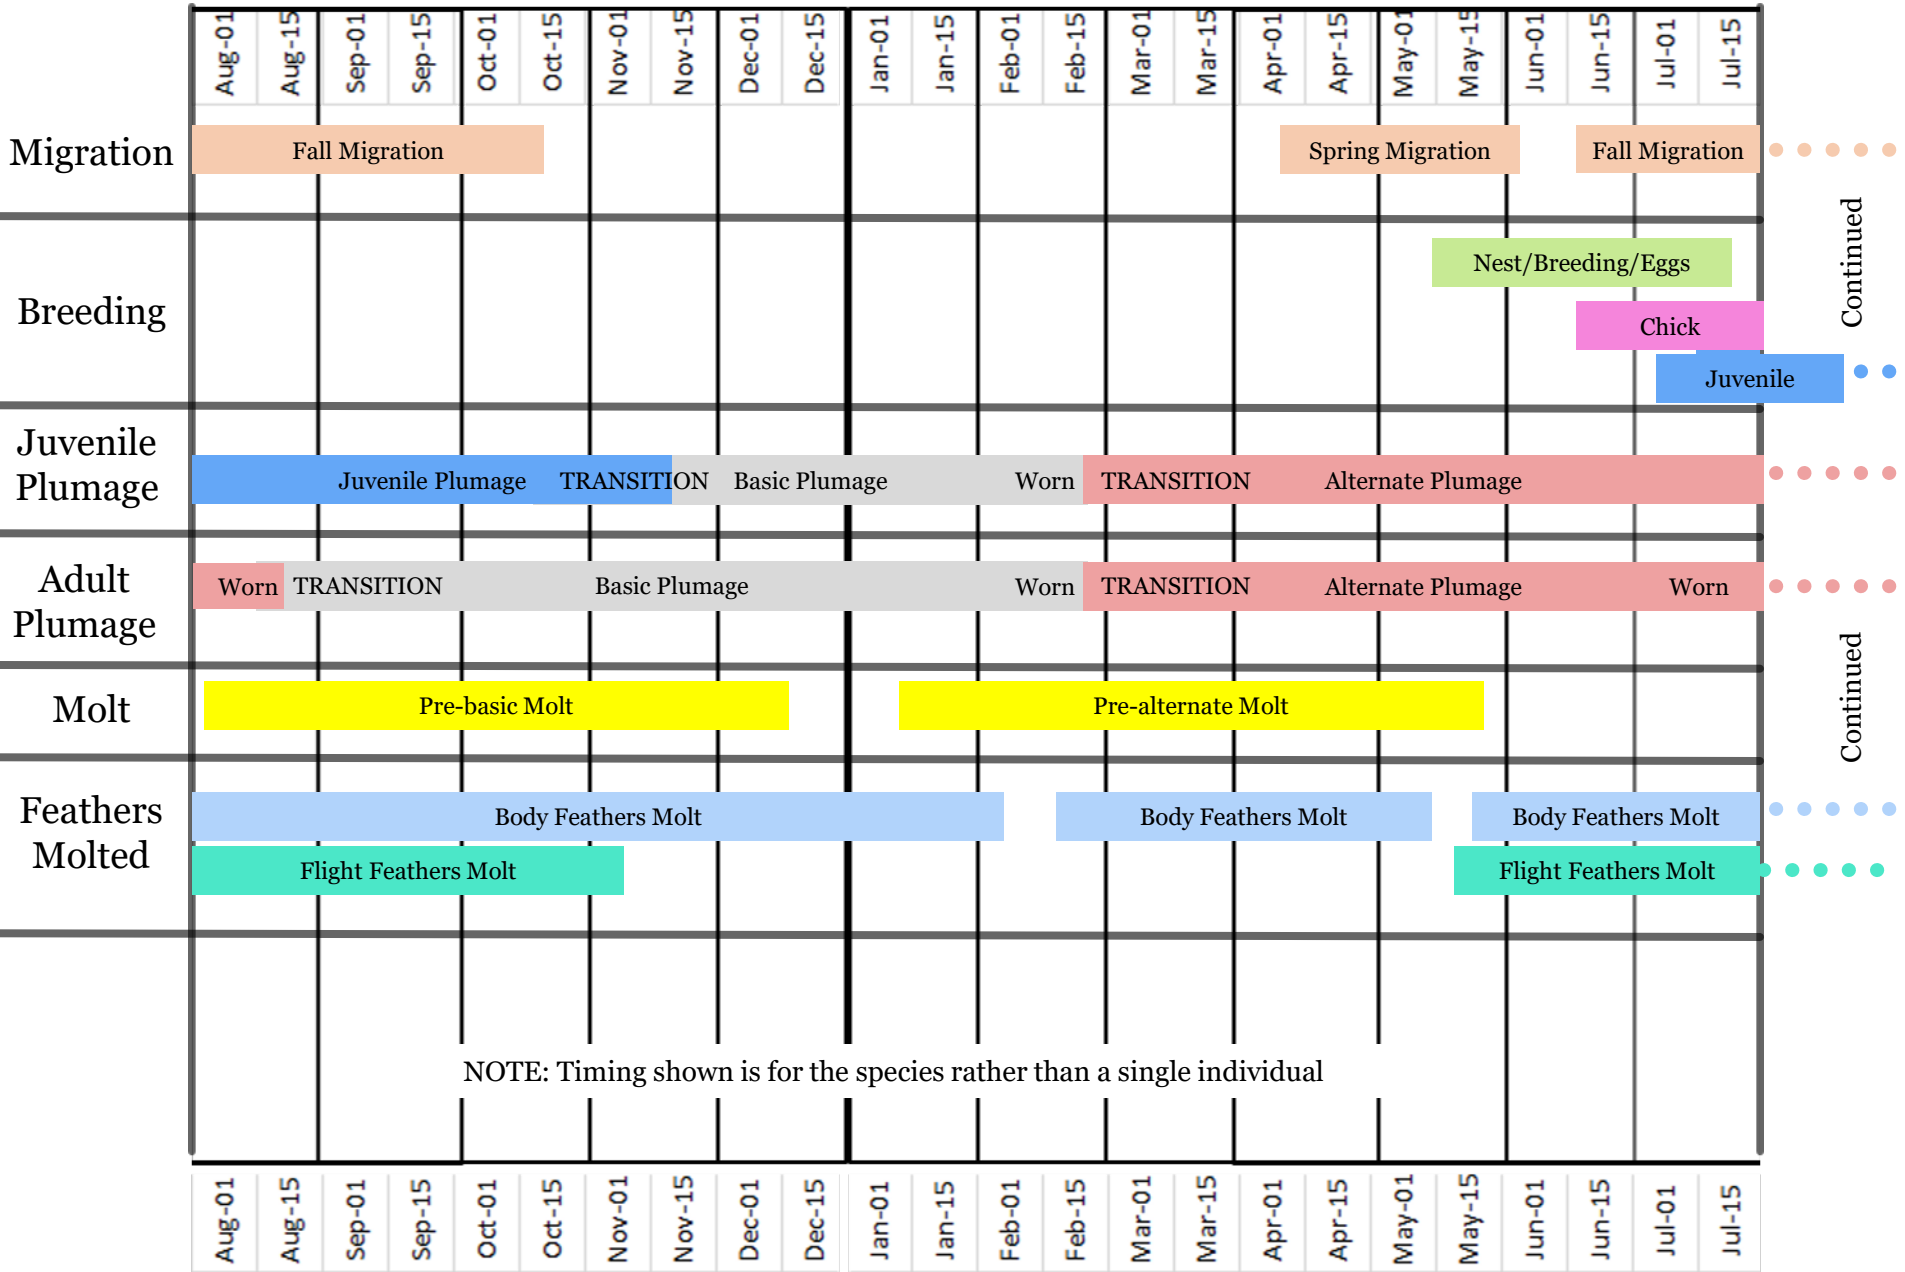

4

Brown

Brown

3

“Peeps”

Which ones
have fine-
tipped bills?

PEEP DISTRIBUTION AT HORNSBY

- ▶ Least
 - ▶ Year round 90% of the shorebirds are Least
 - ▶ Almost always present
- ▶ Western
 - ▶ Moderate numbers in spring, fall and winter
- ▶ Semipalmated
 - ▶ Moderate numbers in spring and fall
 - ▶ None in winter
- ▶ Baird's
 - ▶ Small numbers in spring
 - ▶ Generally a few more in fall
- ▶ White-rumped
 - ▶ Small numbers in spring
 - ▶ Very, very rare in fall

Generic Sandpiper Annual Life Cycle

LEAST SANDPIPER

THE PEEP WITH DRY FEET

Population Estimate
700,000

THE BILL & HEAD

Small
round
head
(dove-like)

Least

Fine-tipped