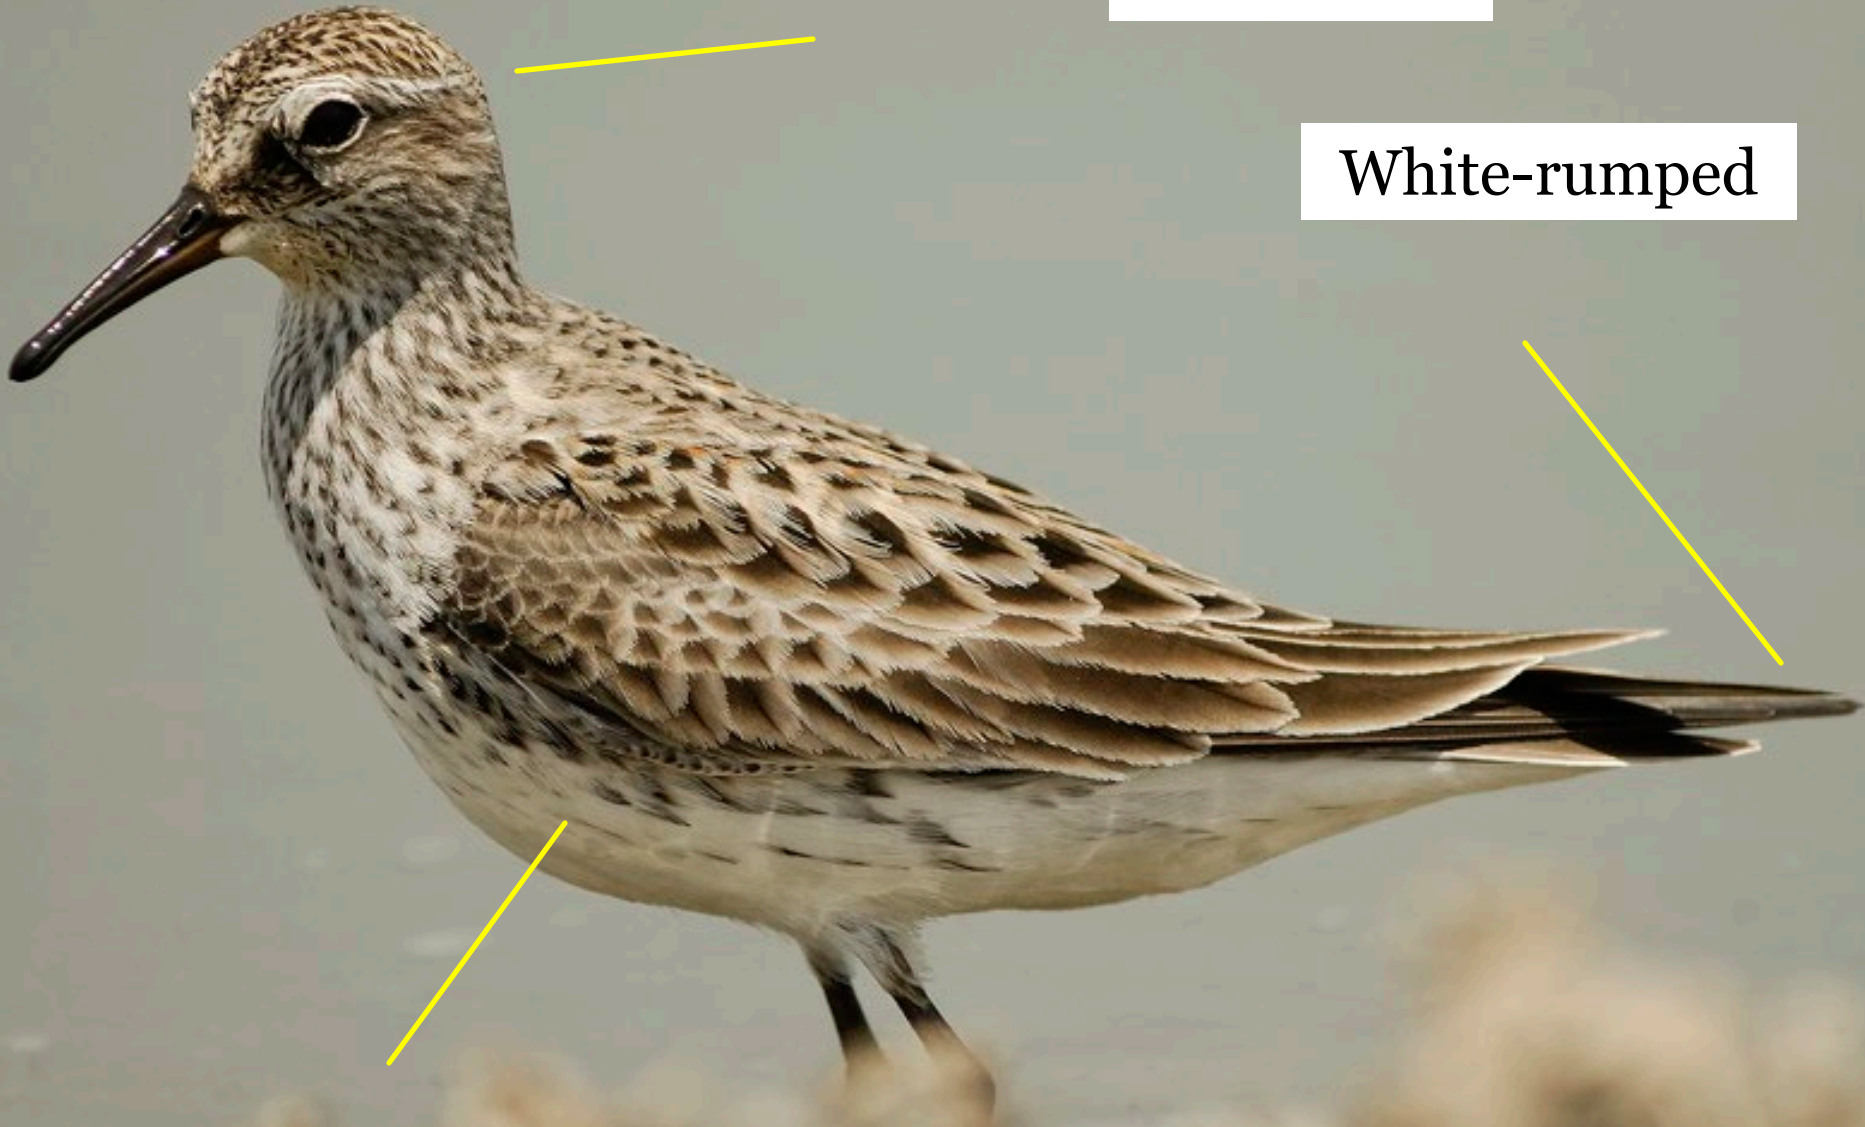

Baird's

Photo by Jeffrey E. Patterson

“ELLIPTICAL” MIGRANTS

White-rumped Sandpiper
Whimbrel
Hudsonian Godwit
American Golden Plover

WHITE-RUMPED SANDPIPER LONG-WINGED STREAKY-FLANKED PEEP

Population
Estimate
1.7 million

Primaries

Tail

White-rumped

Long “attenuated” look

White-rumped

White-rumped

More of a “necklace”
than a “band”

White-rumped

Basic

White-rumped

White-rumped

See-saw look
as it feeds

Baird's

FEEDING STYLES

3 PEEPS

Can you ID?