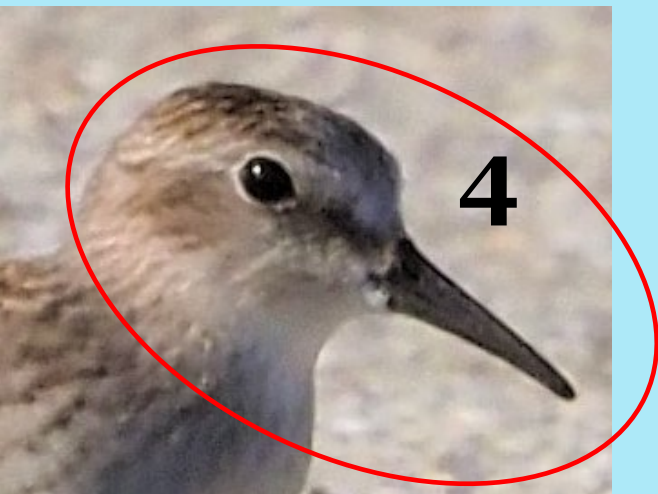

4

Brown

Brown

3

“Peeps”

Which ones
have fine-
tipped bills?

PEEP DISTRIBUTION AT HORNSBY

- ▶ Least
 - ▶ Year round 90% of the shorebirds are Least
 - ▶ Almost always present
- ▶ Western
 - ▶ Moderate numbers in spring, fall and winter
- ▶ Semipalmated
 - ▶ Moderate numbers in spring and fall
 - ▶ None in winter
- ▶ Baird's
 - ▶ Small numbers in spring
 - ▶ Generally a few more in fall
- ▶ White-rumped
 - ▶ Small numbers in spring
 - ▶ Very, very rare in fall

Generic Sandpiper Annual Life Cycle

LEAST SANDPIPER

THE PEEP WITH DRY FEET

Population Estimate
700,000

THE BILL & HEAD

Small
round
head
(dove-like)

Least

Fine-tipped