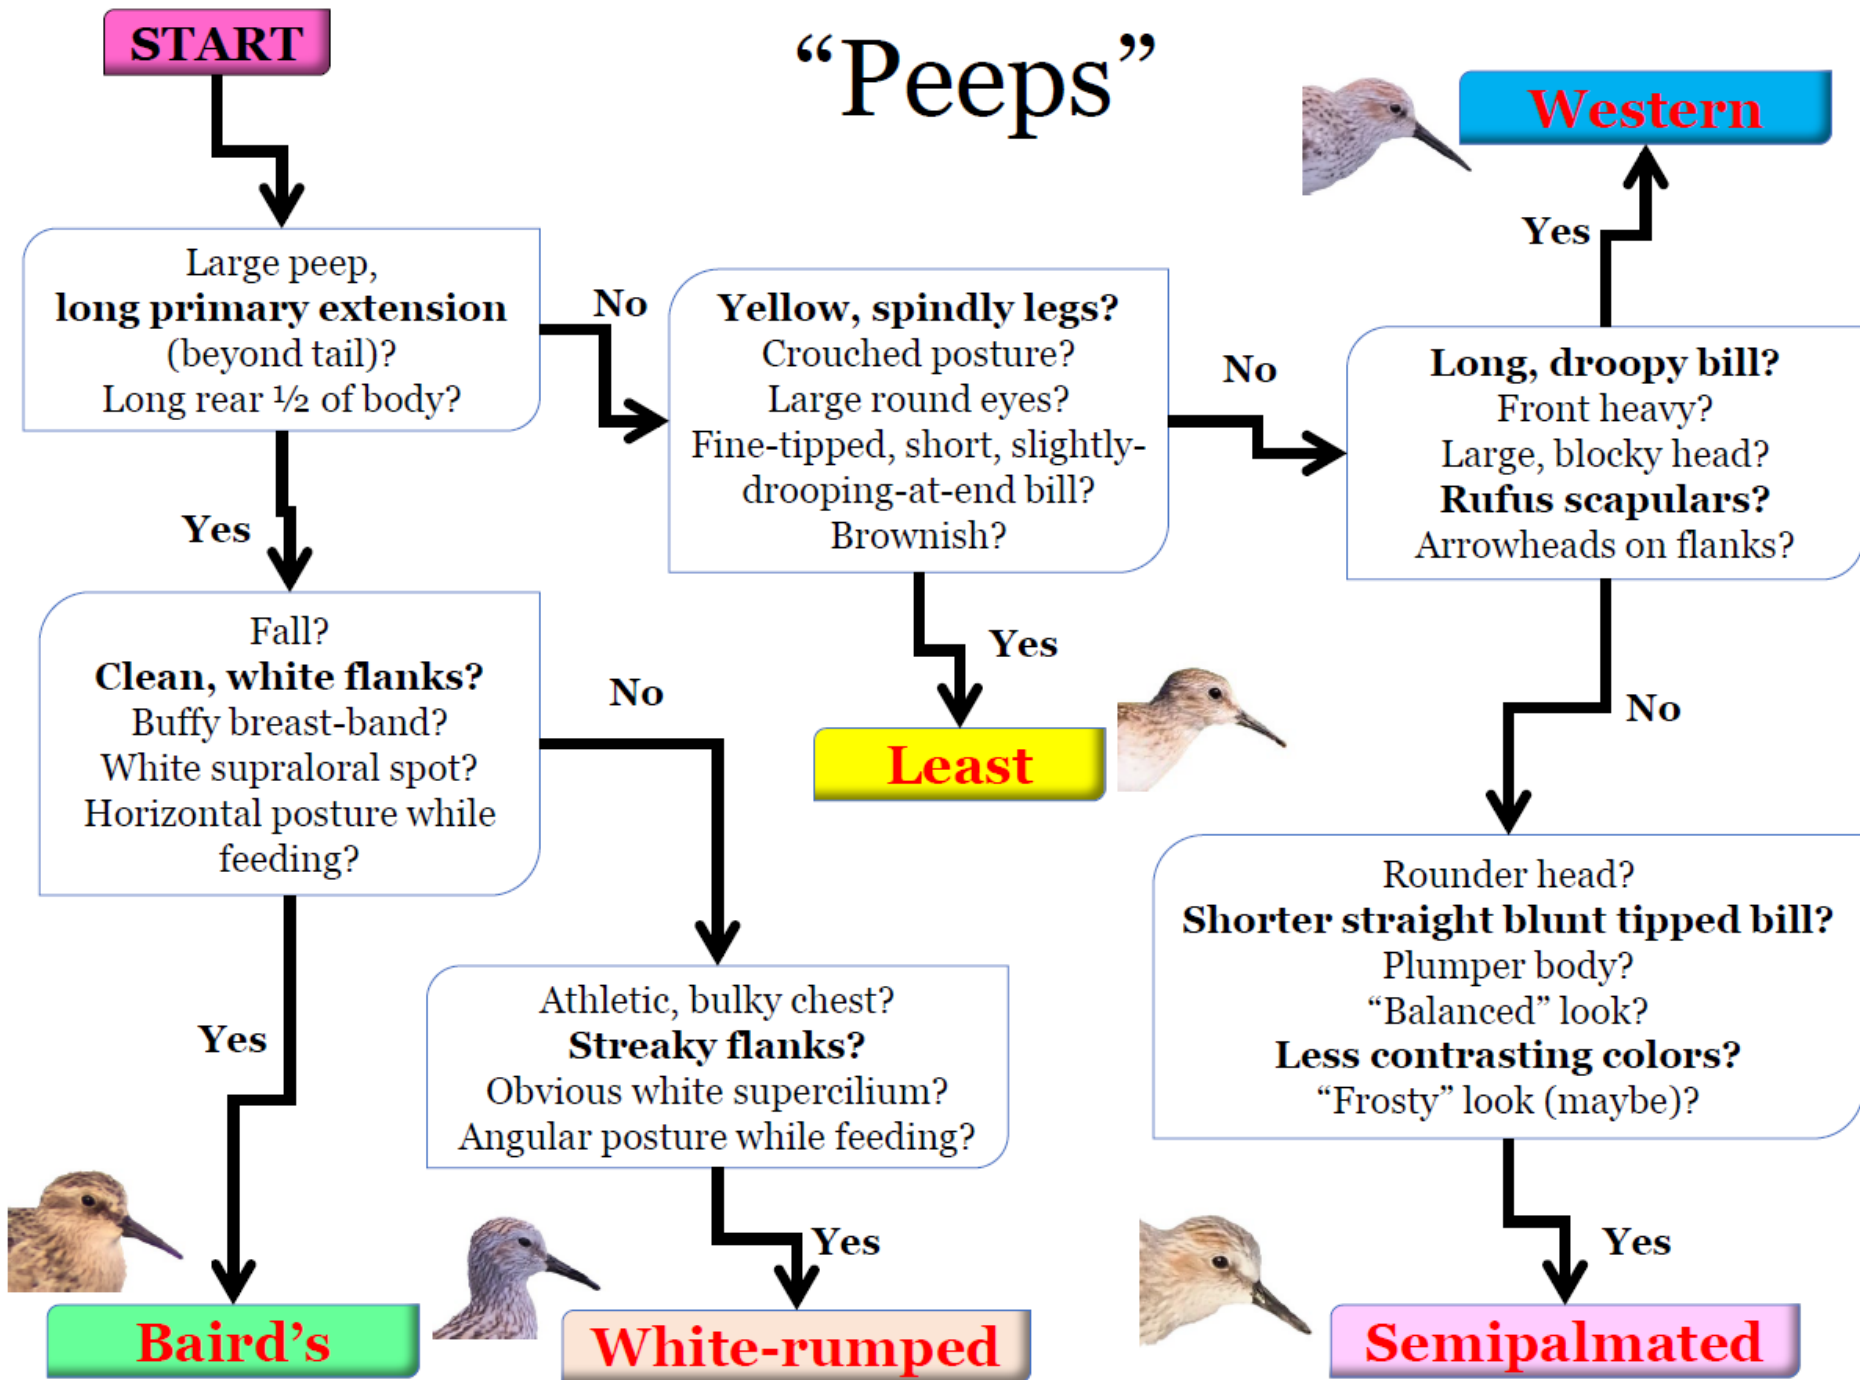

4

Brown

Brown

3

“Peeps”

Which ones
have fine-
tipped bills?

PEEP DISTRIBUTION AT HORNSBY

- ▶ Least
 - ▶ Year round 90% of the shorebirds are Least
 - ▶ Almost always present
- ▶ Western
 - ▶ Moderate numbers in spring, fall and winter
- ▶ Semipalmated
 - ▶ Moderate numbers in spring and fall
 - ▶ None in winter
- ▶ Baird's
 - ▶ Small numbers in spring
 - ▶ Generally a few more in fall
- ▶ White-rumped
 - ▶ Small numbers in spring
 - ▶ Very, very rare in fall