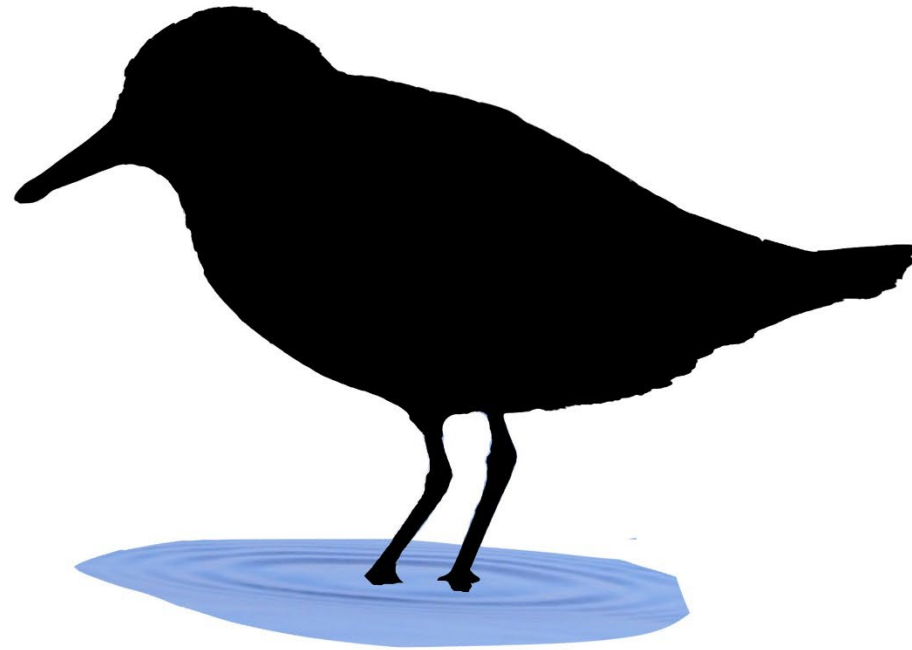

“SEMI-PALMATED”

Drawing by Florida Center for Instructional Technology

A close-up photograph of a Western Sandpiper's bill and feet on a sandy beach. The bird's bill is long and straight, with a distinct hook at the tip. The feet are long and thin. The sand is light-colored and textured. A yellow arrow points to the hook at the tip of the bill. A red rectangular box contains the text "Western Sandpiper".

**Western
Sandpiper**

Piping Plover

Western Sandpiper

Can you
ID?

Semipalmated

Western

Least

Photos by Jeffrey E. Patterson