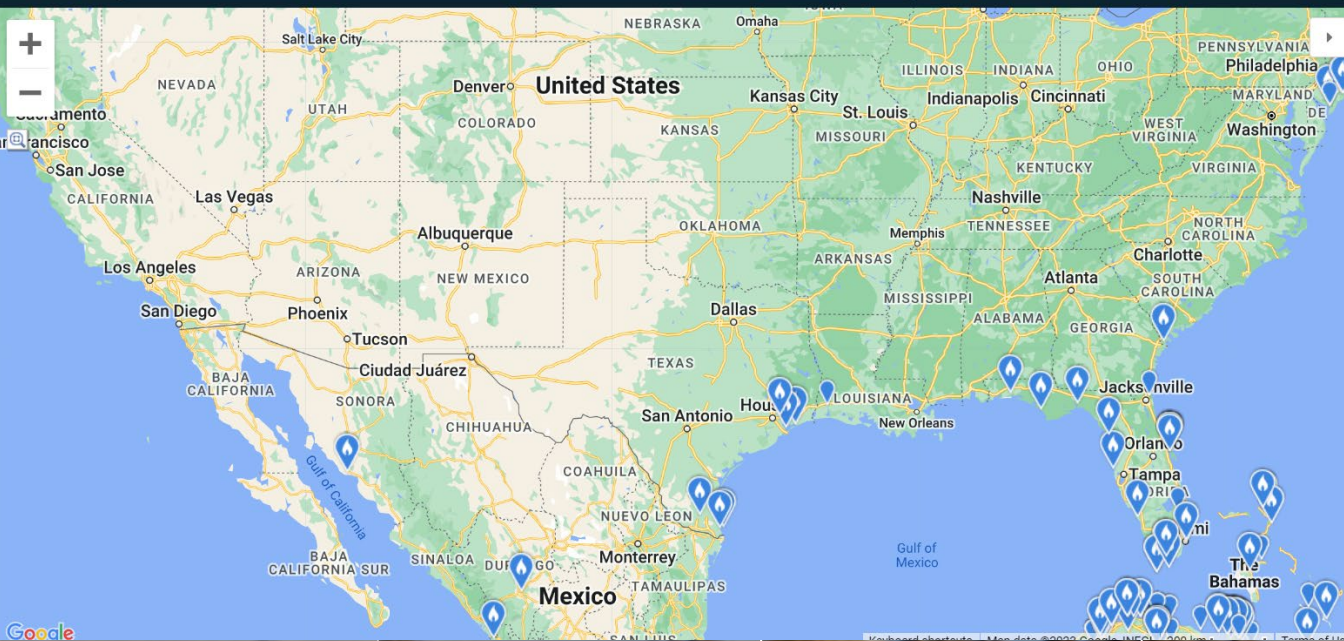

Population
Estimate
2.3 million

SHORE-BIRDING IS COMPARATIVE BIRDING

Lefty

Righty

What's different?
What's the same ?

Species: Semipalmated Sandpiper DATE: Dec-Feb, Past 10 years LOCATION:

Semipalmated Sandpiper
 Last 10 years
Texas sightings
in winter
 (Dec, Jan, Feb)