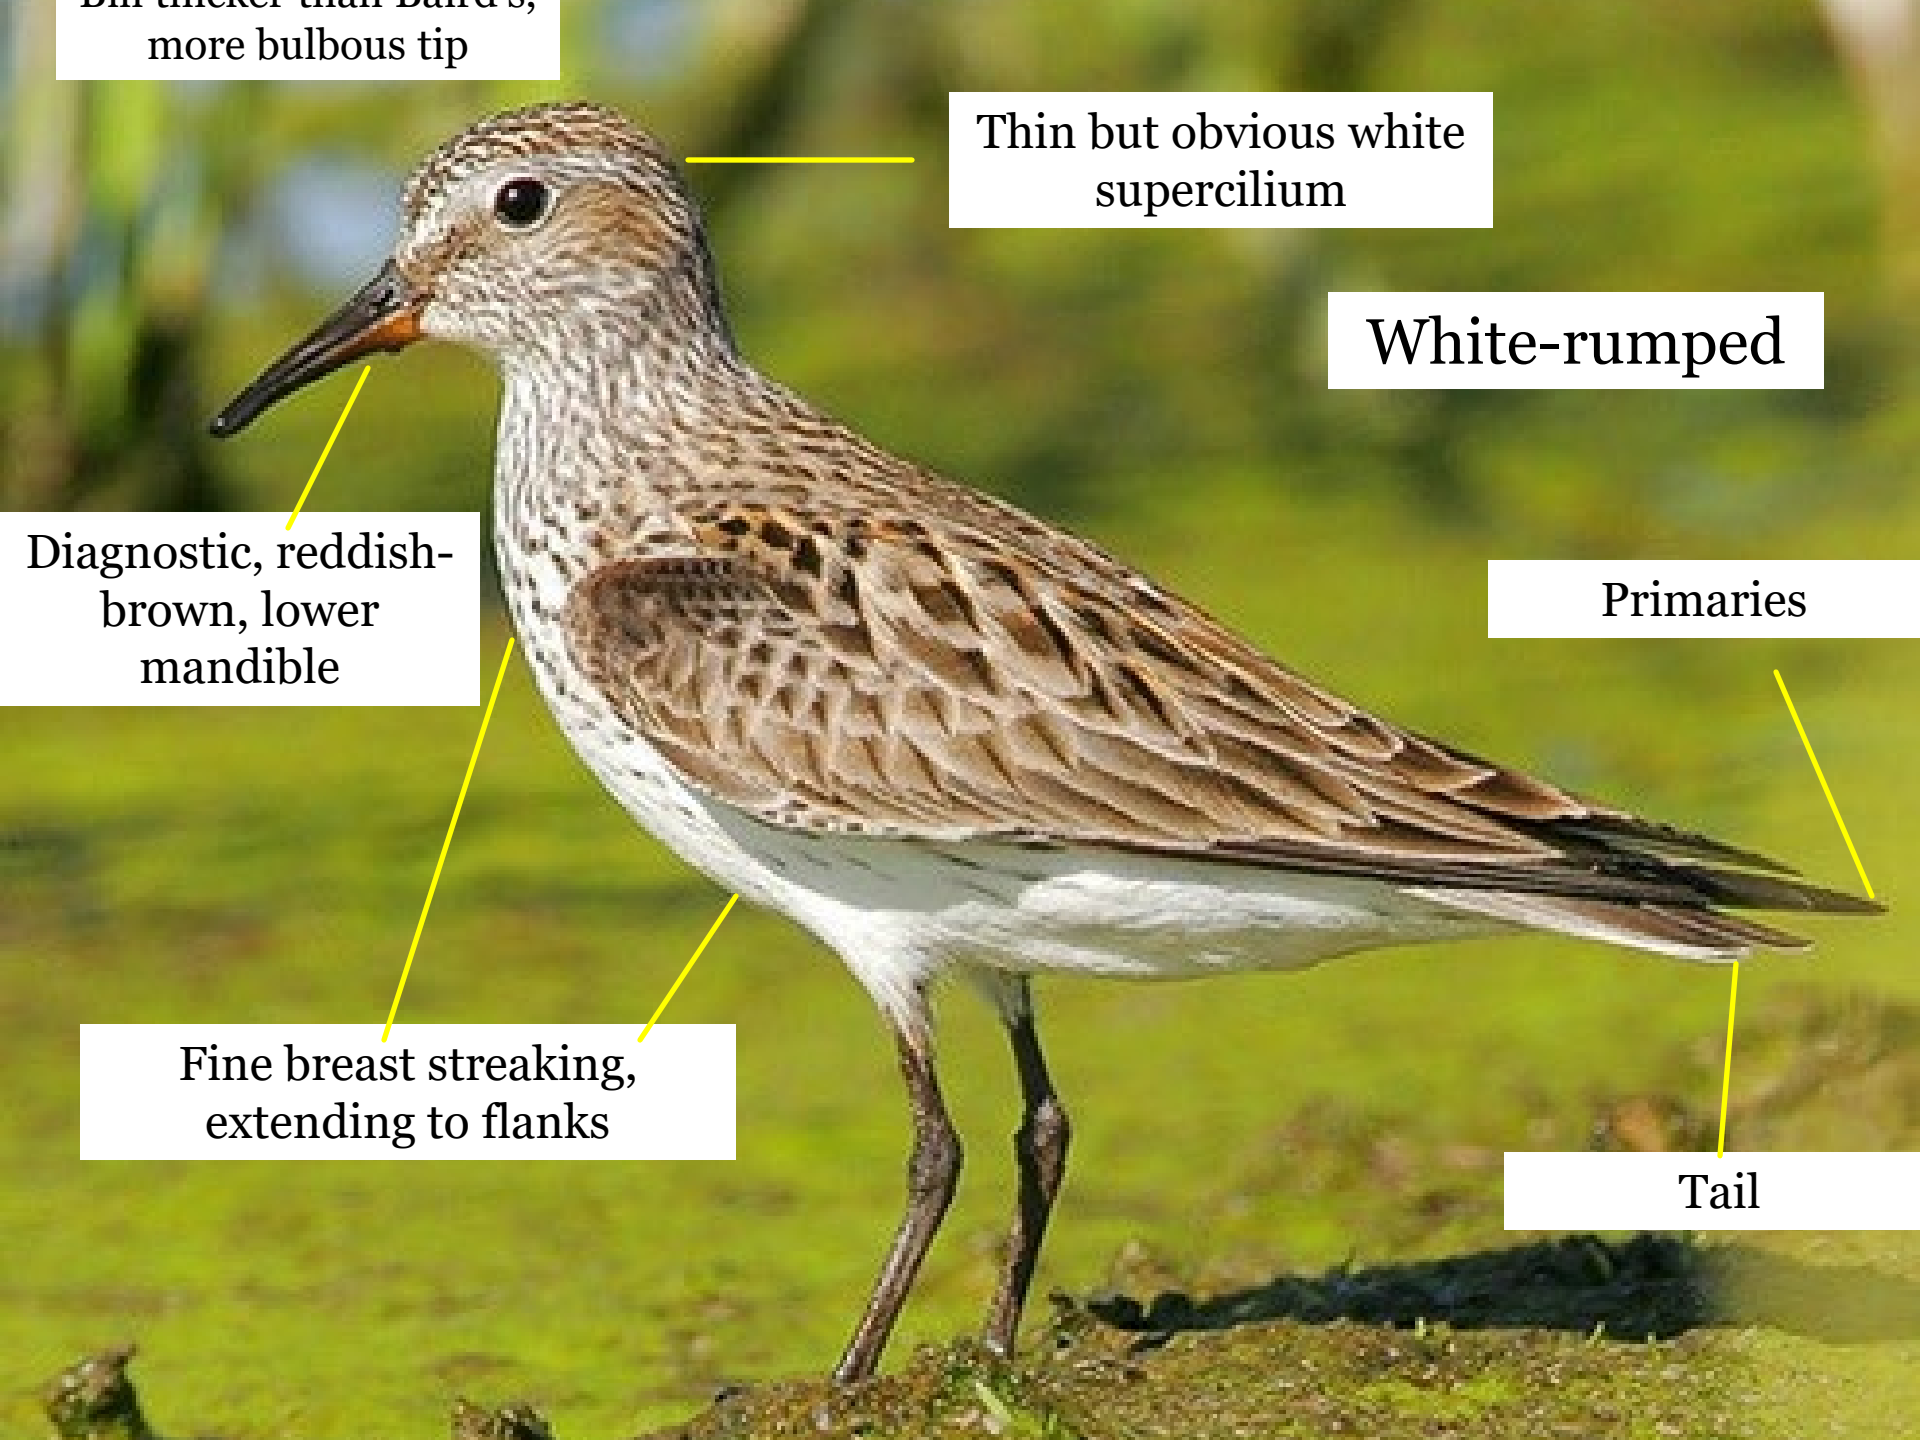

Baird's

Photo by Jeffrey E. Patterson

“ELLIPTICAL” MIGRANTS

White-rumped Sandpiper
Whimbrel
Hudsonian Godwit
American Golden Plover

WHITE-RUMPED SANDPIPER LONG-WINGED STREAKY-FLANKED PEEP

Population
Estimate
1.7 million