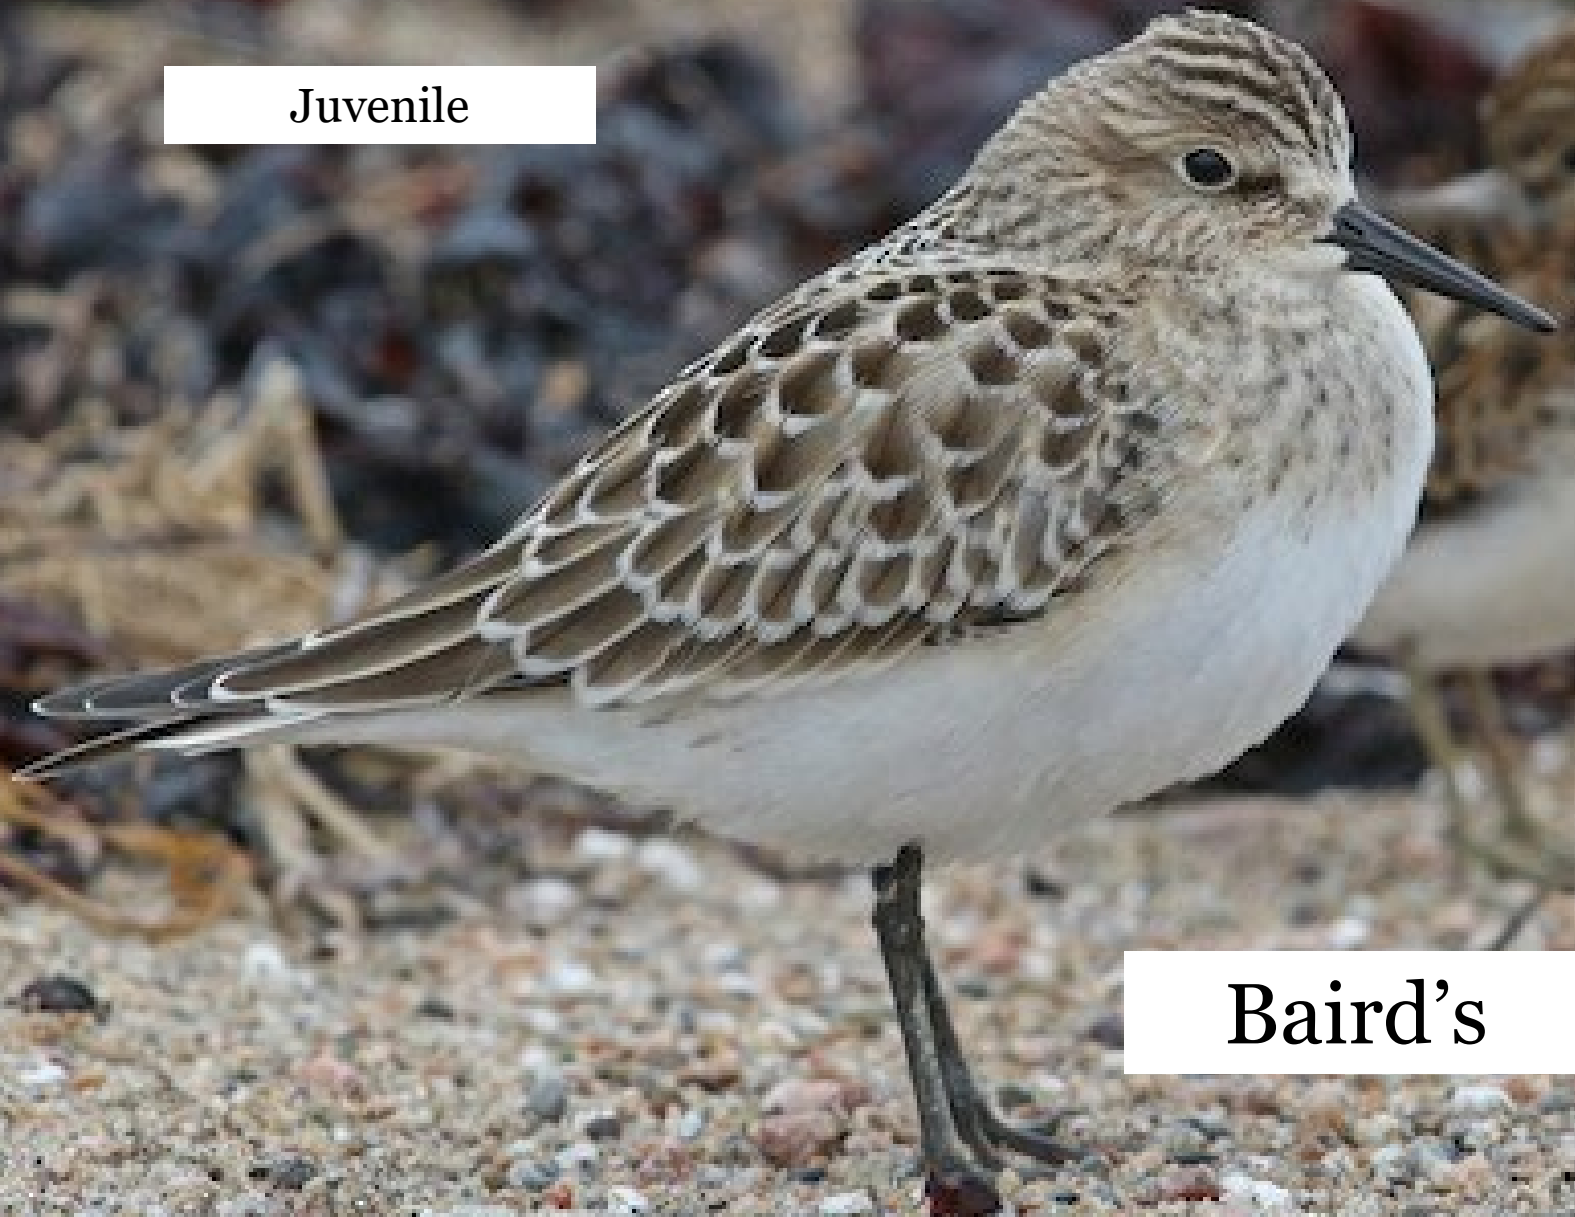

Plain face,
Dark Lores

Pale, but
complete
breast-band

Clean,
white flanks

Tail

Baird's

Baird's

Juvenile

Baird's

Baird's

Photo by Jeffrey E. Patterson

“ELLIPTICAL” MIGRANTS

White-rumped Sandpiper
Whimbrel
Hudsonian Godwit
American Golden Plover

WHITE-RUMPED SANDPIPER LONG-WINGED STREAKY-FLANKED PEEP

Population
Estimate
1.7 million