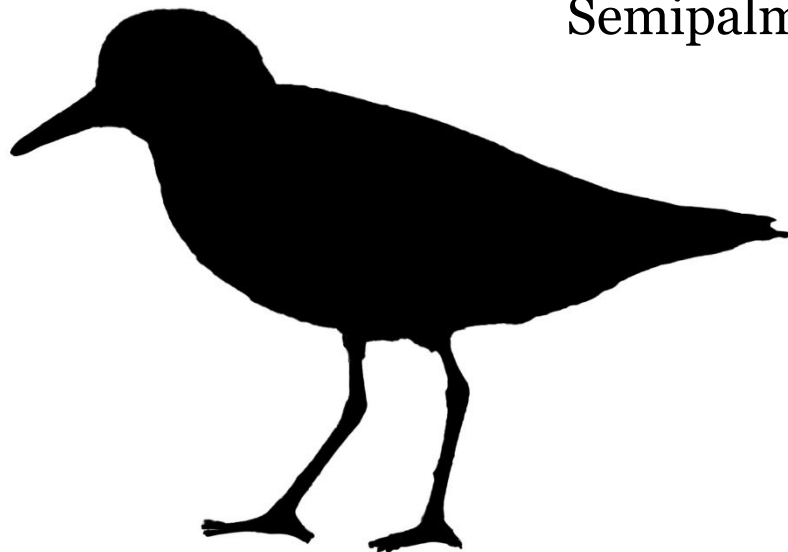

“SEMI-PALMATED”

Drawing by Florida Center for Instructional Technology

A close-up photograph of a Western Sandpiper's bill and feet on a sandy beach. The bird's bill is long and straight, with a distinct hook at the tip. The feet are long and thin. The sand is light-colored and textured. A yellow arrow points to the hook at the tip of the bill. A red rectangular box contains the text "Western Sandpiper".

**Western
Sandpiper**

Piping Plover

Western Sandpiper

Can you
ID?

Semipalmated

Western

Least

Photos by Jeffrey E. Patterson