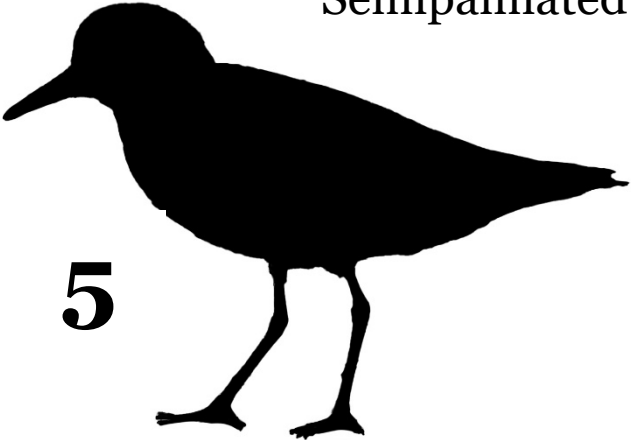

Semipalmated