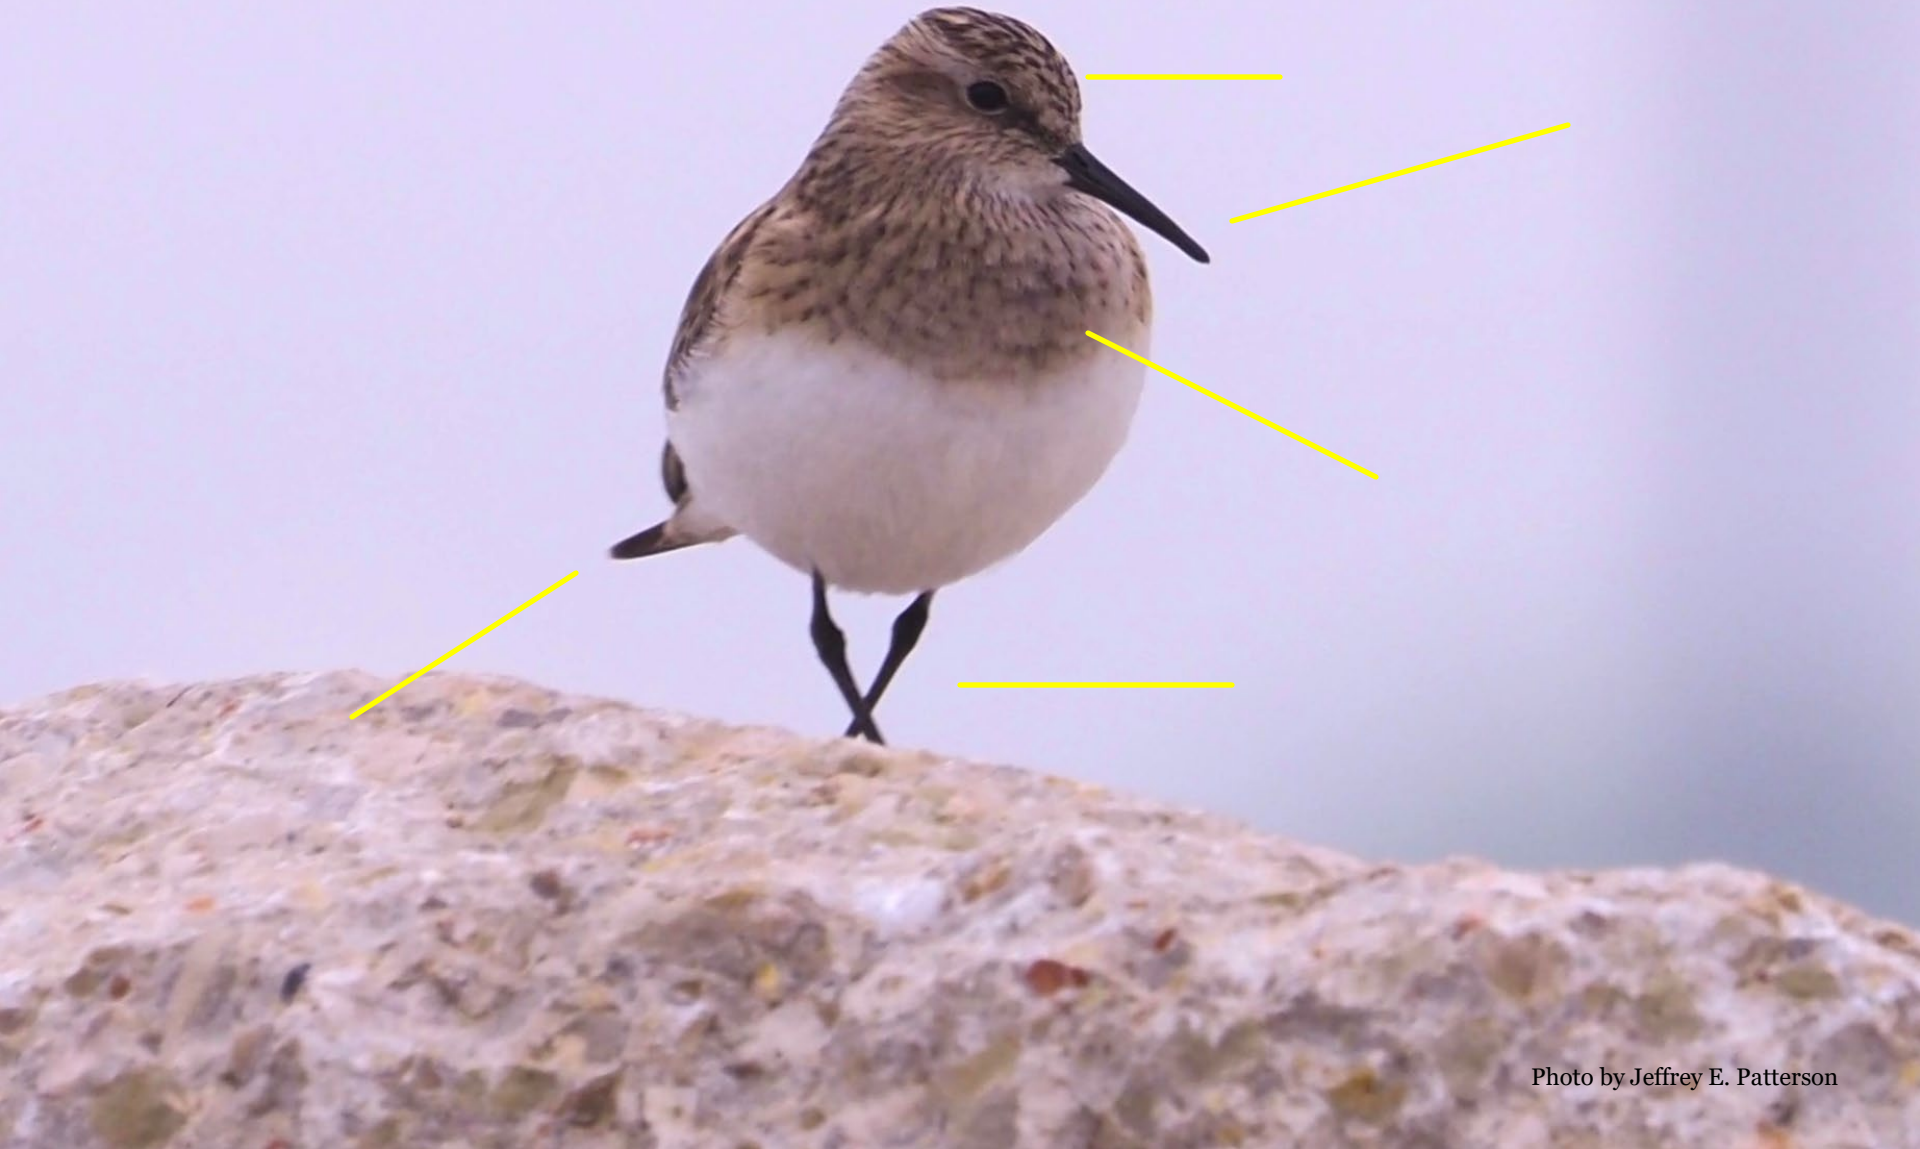

Plain face,
Dark Lores

Pale, but
complete
breast-band

Clean,
white flanks

Tail

Baird's

Baird's

Juvenile

Baird's

Baird's

Photo by Jeffrey E. Patterson

“ELLIPTICAL” MIGRANTS

White-rumped Sandpiper
Whimbrel
Hudsonian Godwit
American Golden Plover

WHITE-RUMPED SANDPIPER LONG-WINGED STREAKY-FLANKED PEEP

Population
Estimate
1.7 million