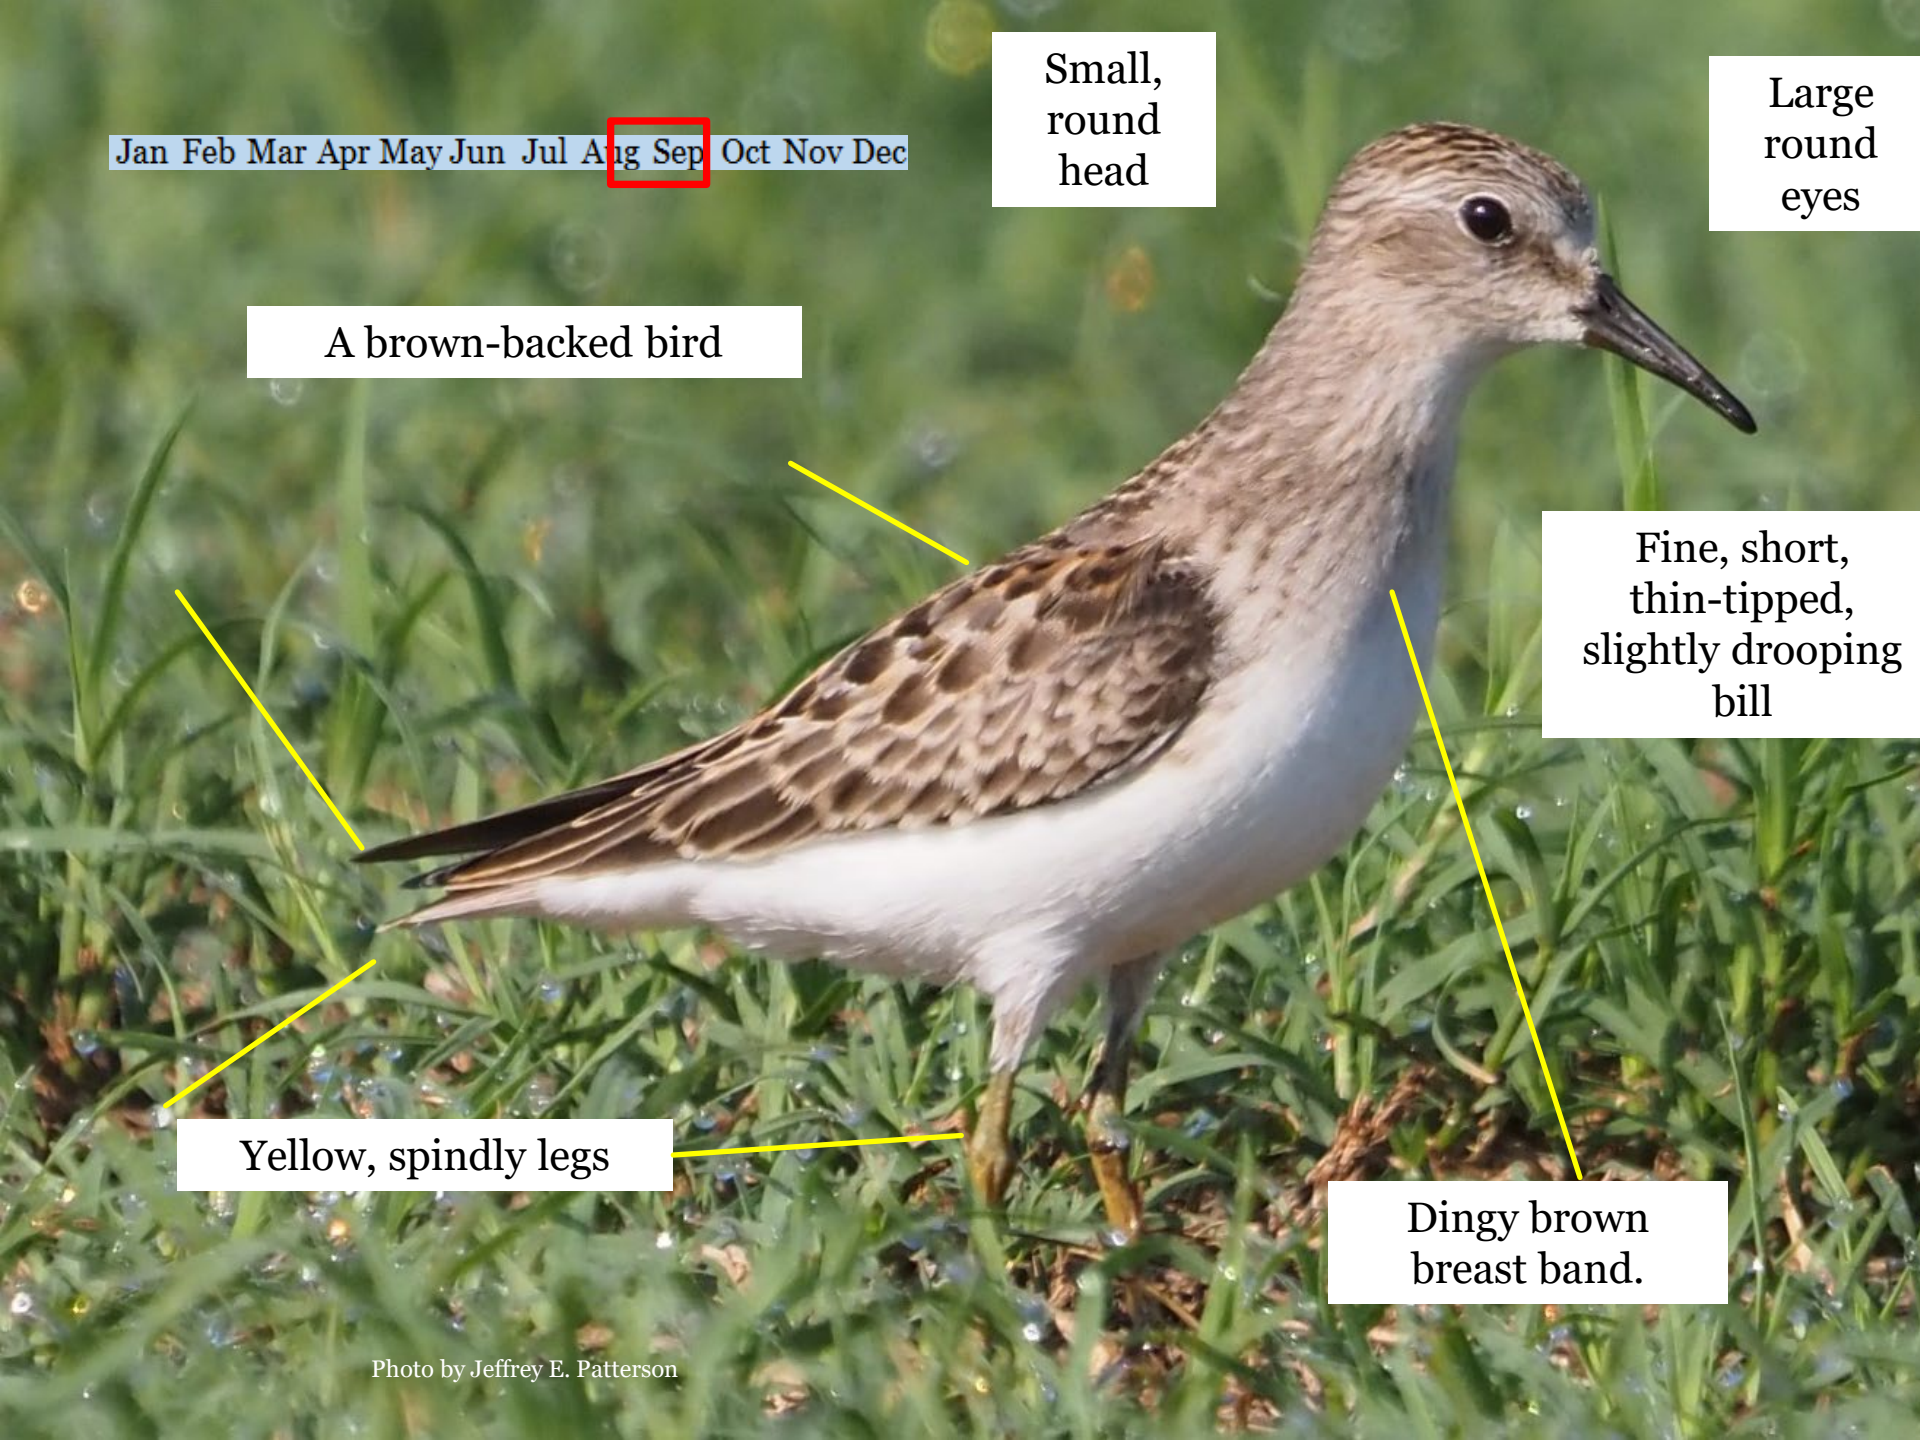

Jan Feb Mar Apr May Jun Jul Aug **Sep** Oct Nov Dec

Small,
round
head

Large
round
eyes

A brown-backed bird

Fine, short,
thin-tipped,
slightly drooping
bill

Yellow, spindly legs

Dingy brown
breast band.