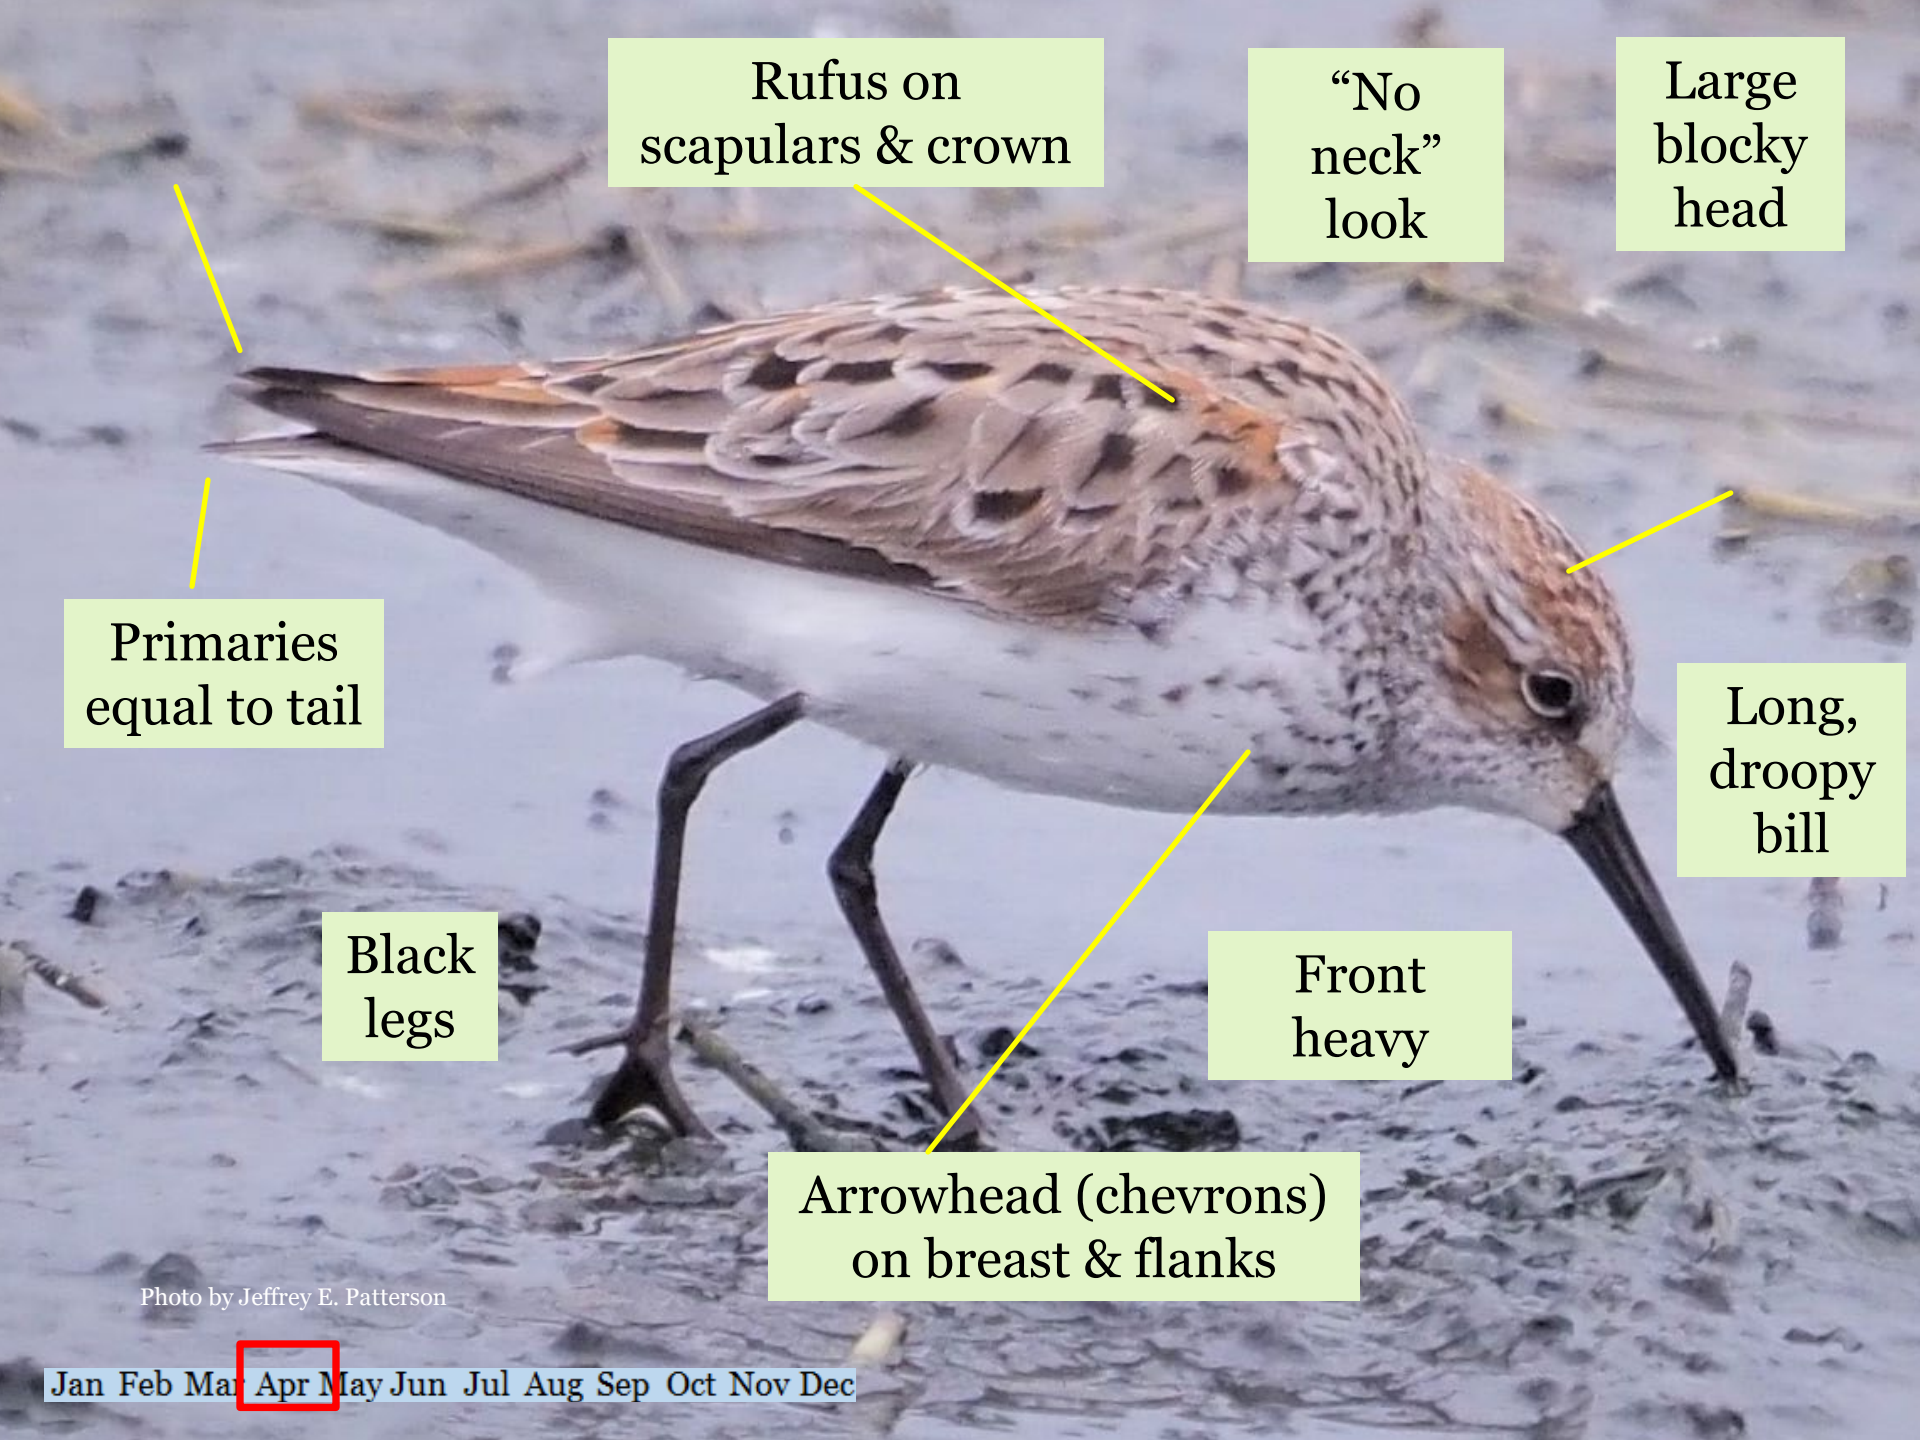

Western

Western

Least

Western

Least

Western

Least

Rufus on
scapulars & crown

“No
neck”
look

Large
blocky
head

Primaries
equal to tail

Long,
droopy
bill

Black
legs

Front
heavy

Arrowhead (chevrons)
on breast & flanks

Photo by Jeffrey E. Patterson