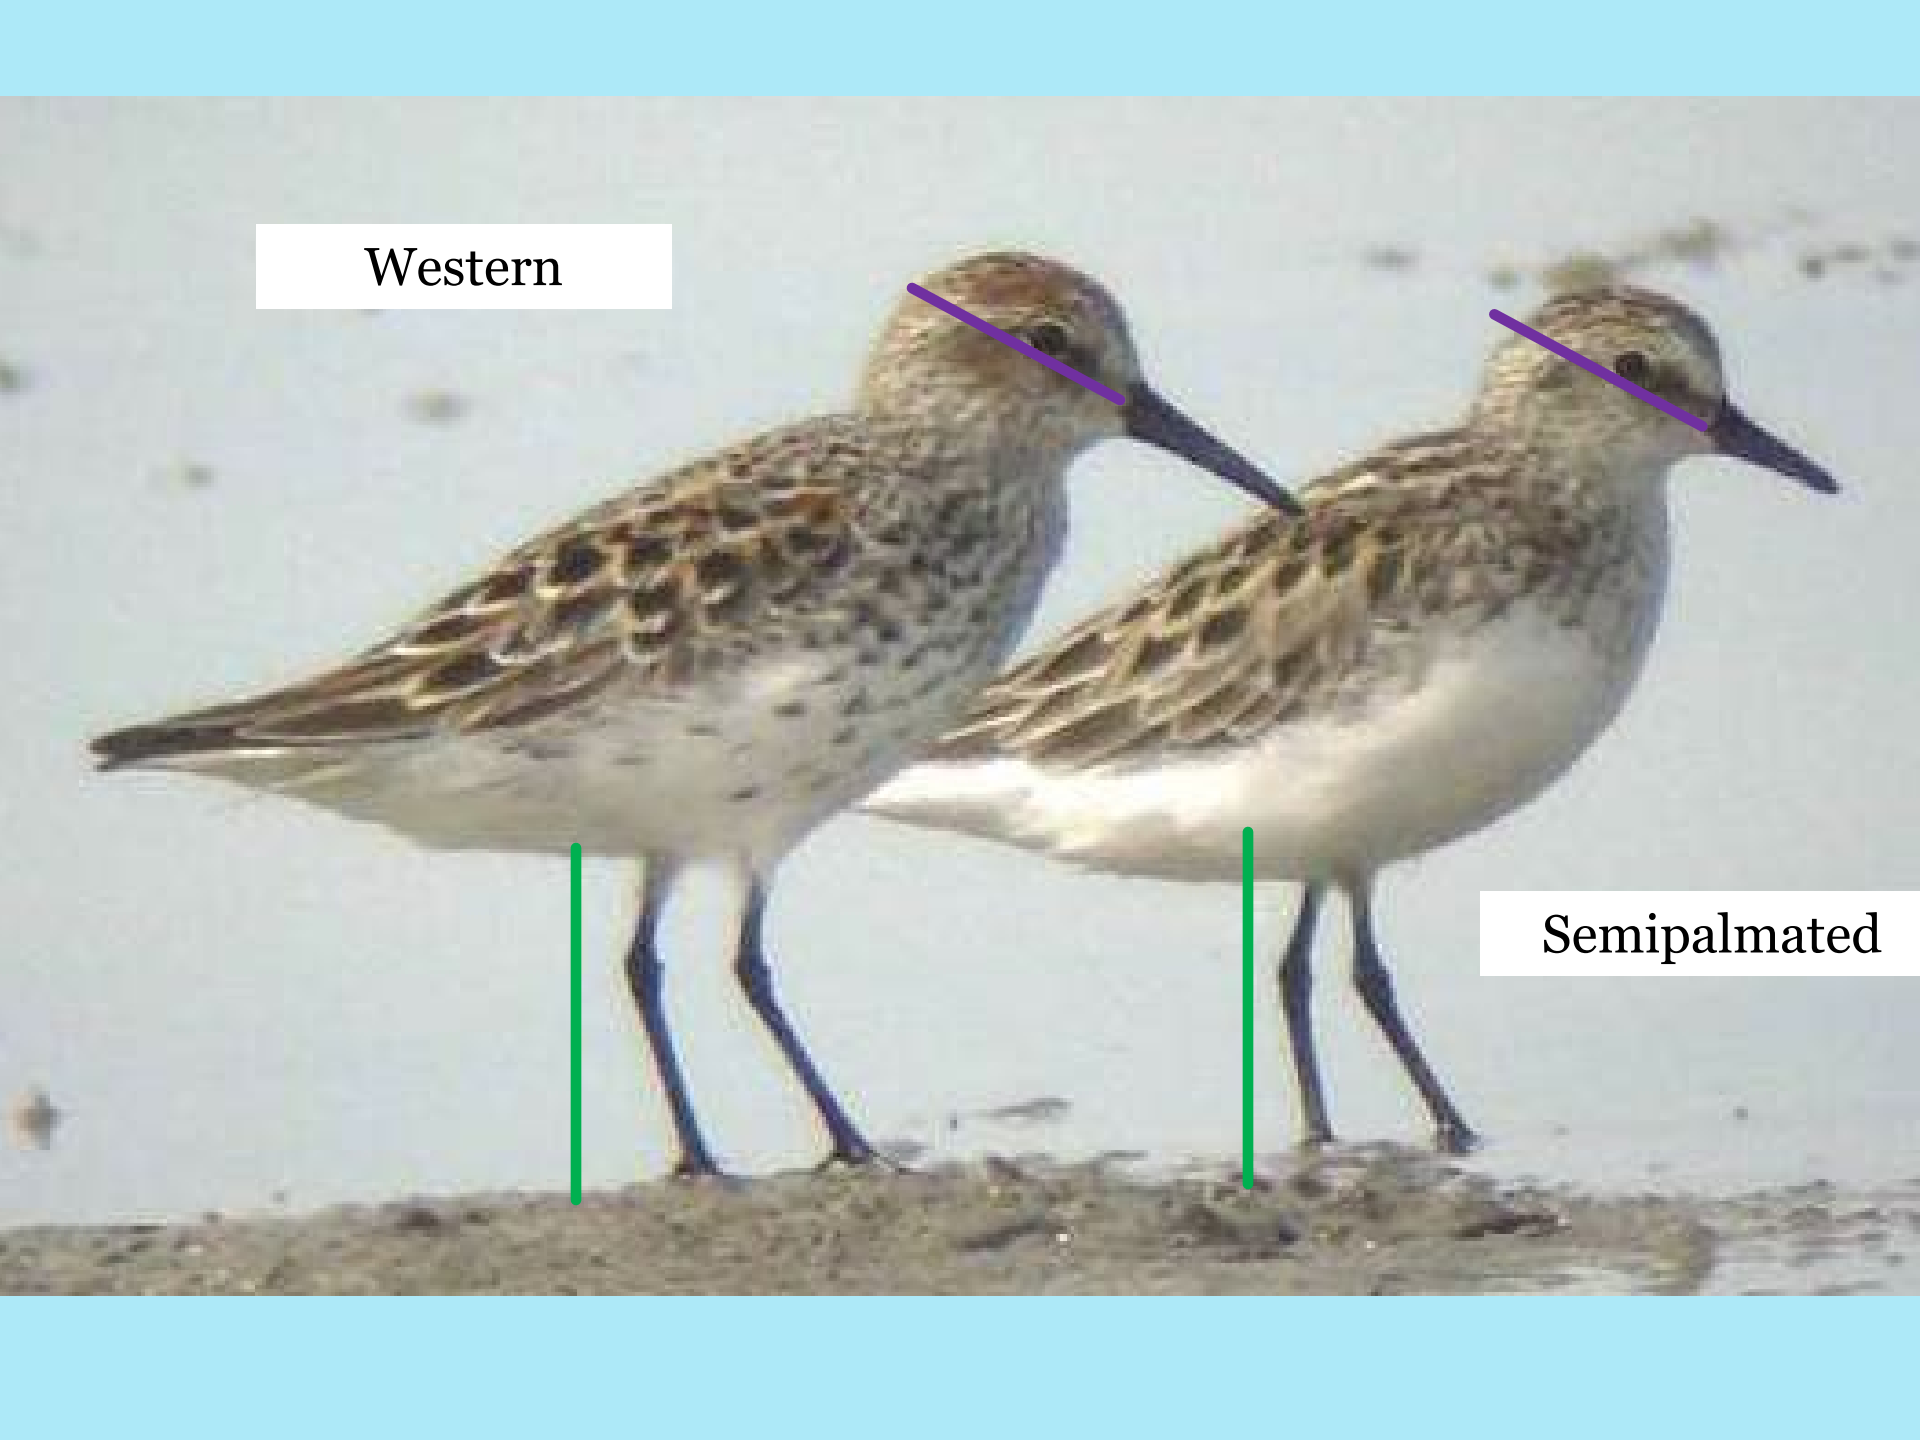

Western

Semipalmated

Western
Sandpiper

Semipalmated
Sandpiper

Semipalmated

Worn
Alternate

Same
date/location
(August)

Western

Basic

What
plumage
am I in?

ID ?

What
plumage
am I in?

Photo by Jeffrey E. Patterson

Jan Feb Mar Apr May Jun Jul **Aug** Sep Oct Nov Dec

A photograph of two shorebirds standing on a sandy beach. The bird on the left is labeled 'Western' and has a reddish-brown cap and a dark, straight bill. The bird on the right is labeled 'Semipalmated' and has a more mottled brown and white pattern on its head and neck, and a dark, straight bill. Both birds have long, thin legs and are facing right. The background is a light, sandy beach with some sparse vegetation.

Western

Semipalmated

Western

Semipalmated

Western

Semipalmated

A photograph of two Least Semipalmated plovers in a shallow, blue-tinted wetland. The birds have mottled brown and white plumage and long, dark bills. One bird is in the foreground, facing left, with its reflection clearly visible in the water. The second bird is slightly behind and to the right, also facing left. The water is shallow and reflects the sky and the birds. The background is a soft-focus expanse of the wetland.

Least

Semipalmated

Photo by Jeffrey E. Patterson

A photograph of a juvenile bird, possibly a sandpiper, standing in shallow, rippling water. The bird has a white underbelly and a back with intricate brown and black mottled patterns. Its head is turned to the right, showing a dark, pointed beak and a dark eye. The background is a soft-focus blue sky and water.